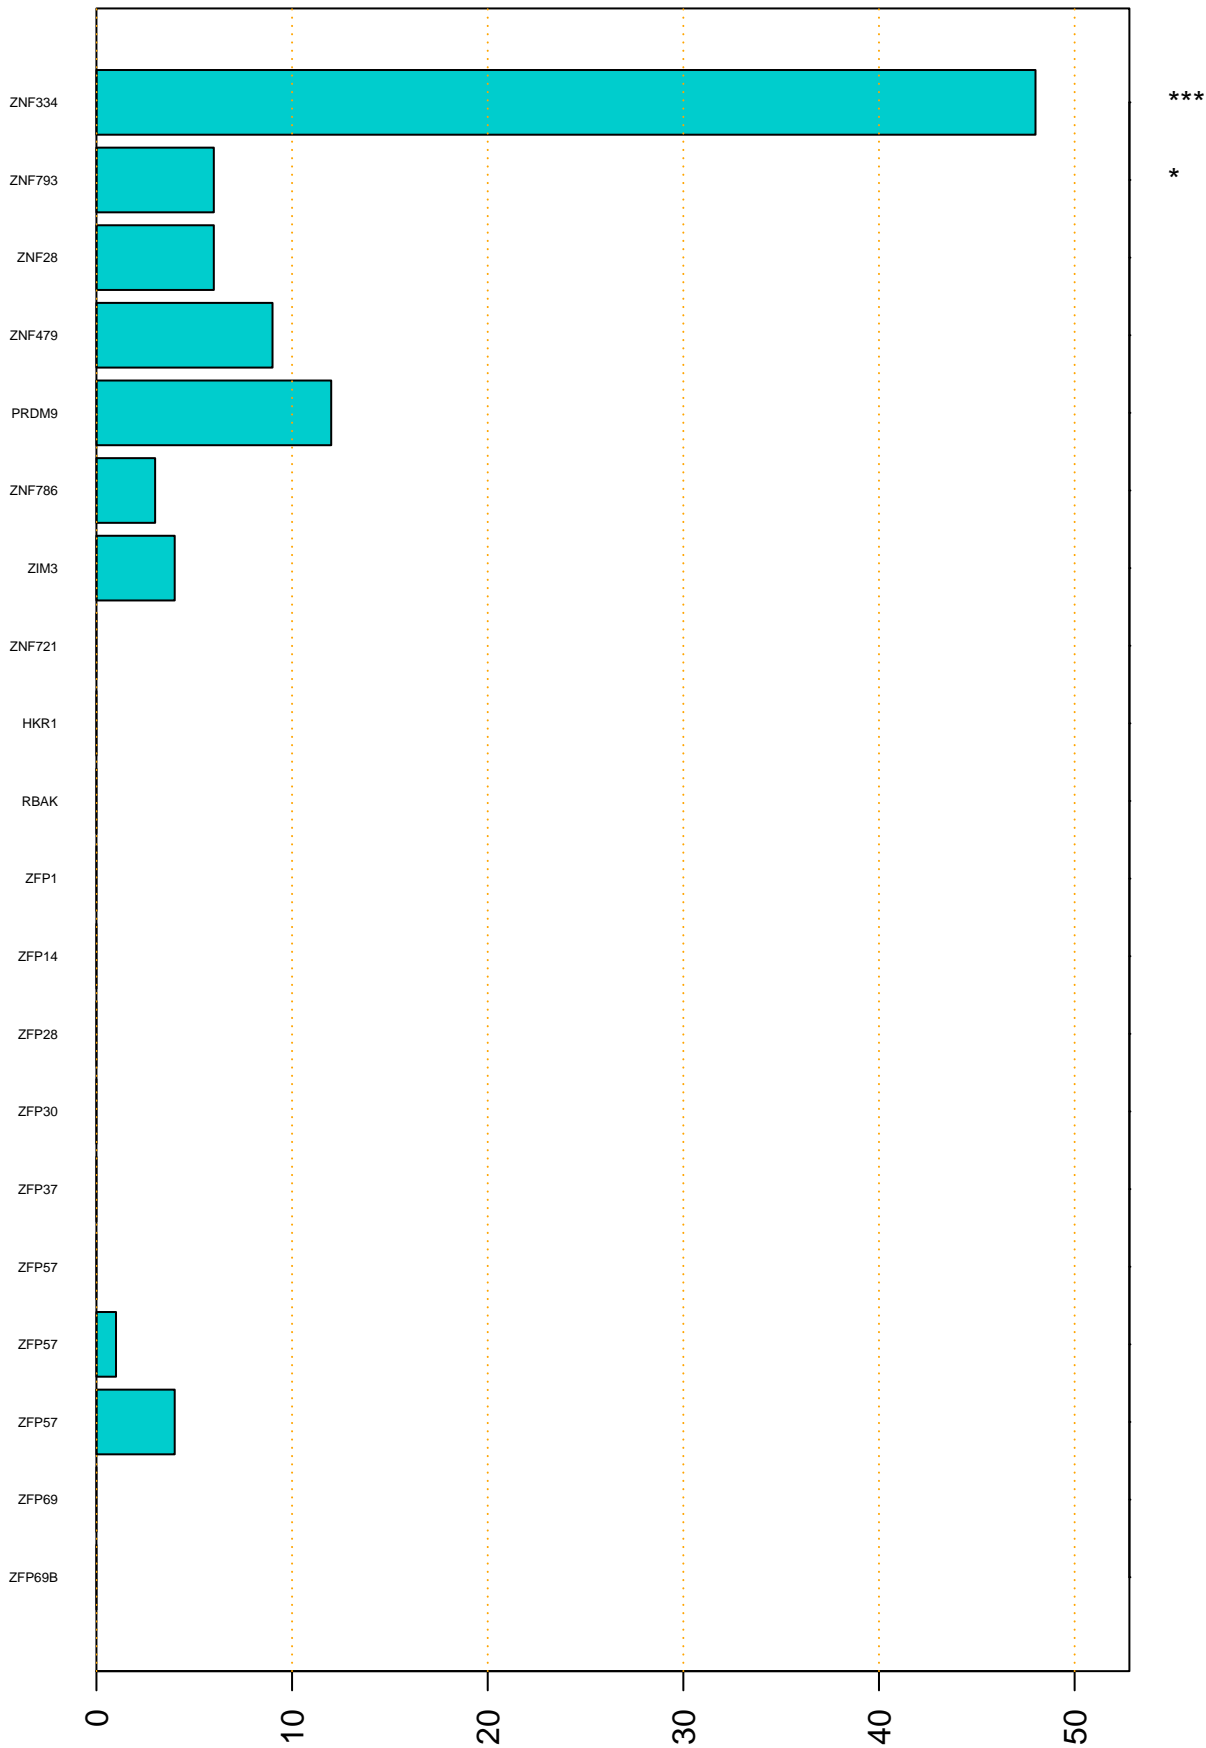

Enriched KZFP

#TE sfam with peak