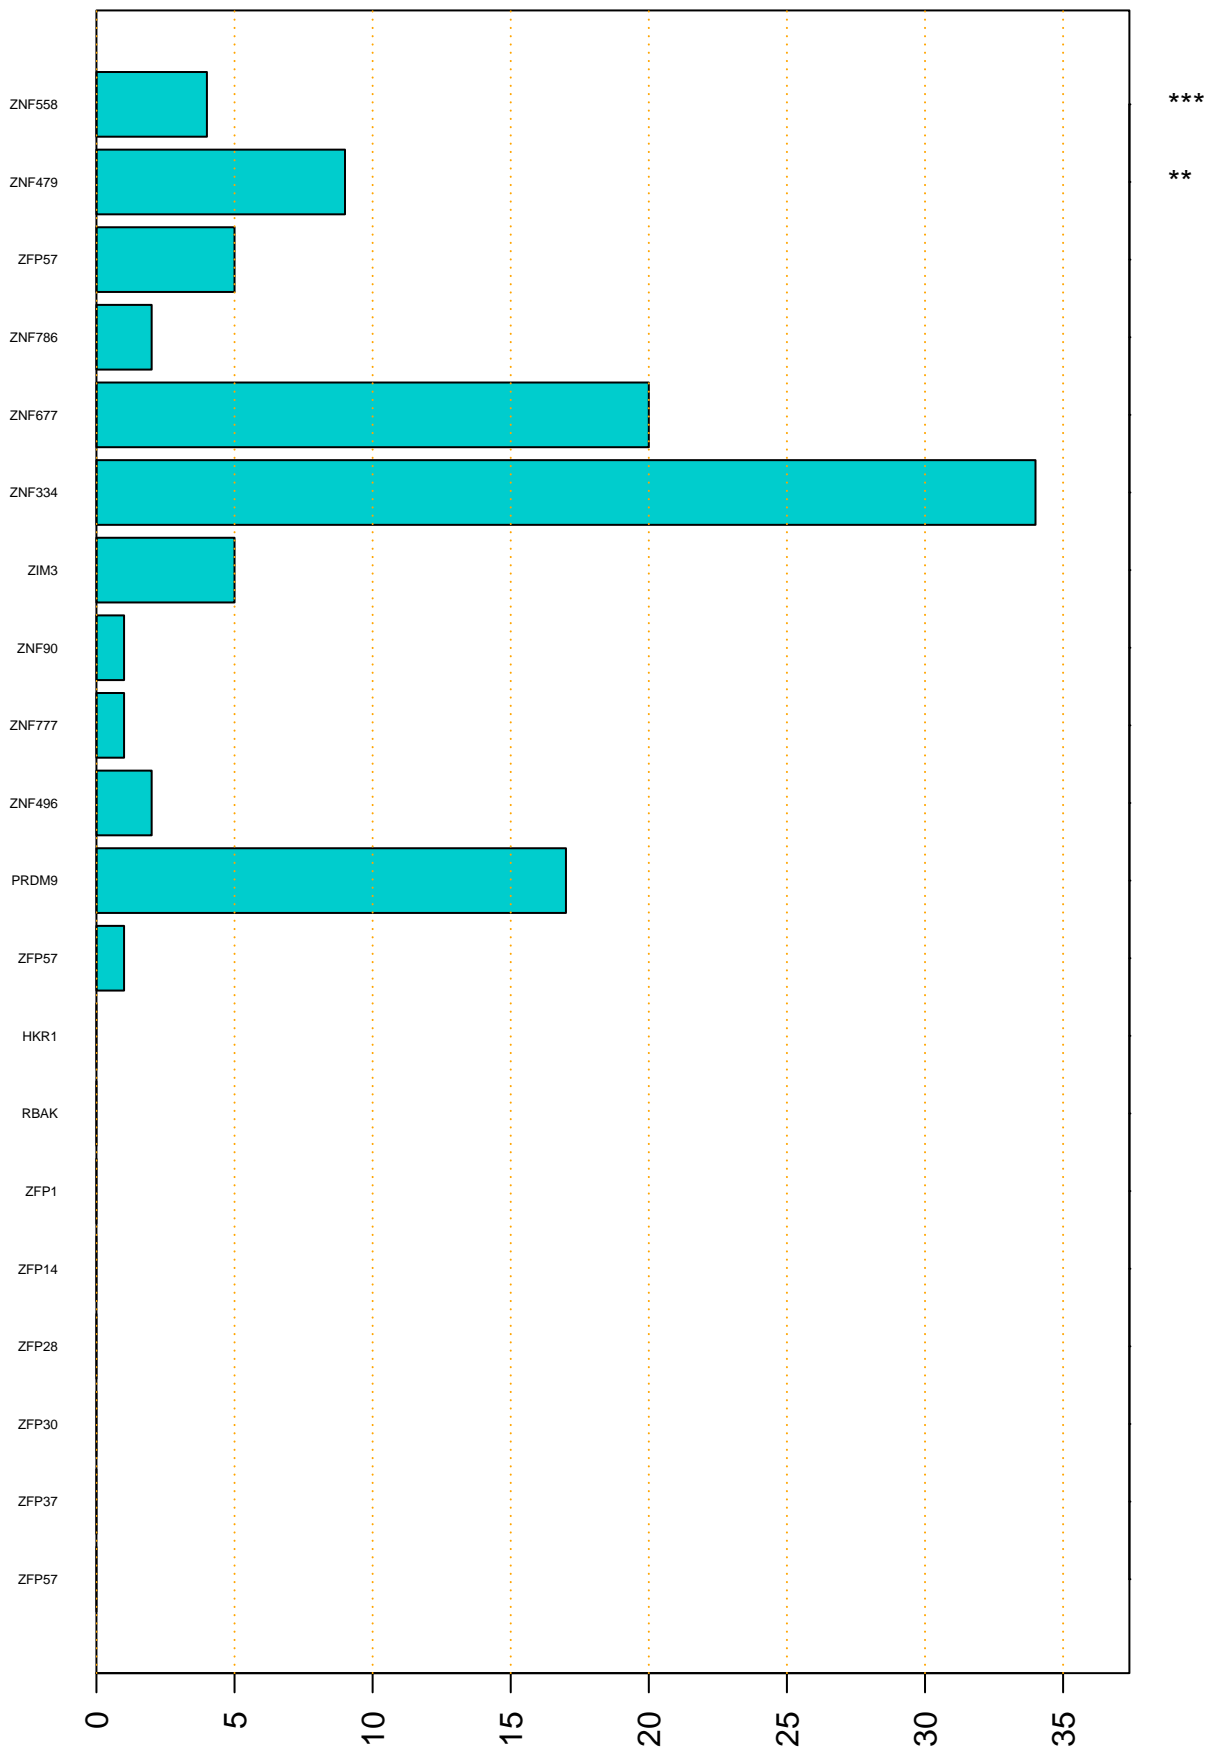

Enriched KZFP

#TE sfam with peak