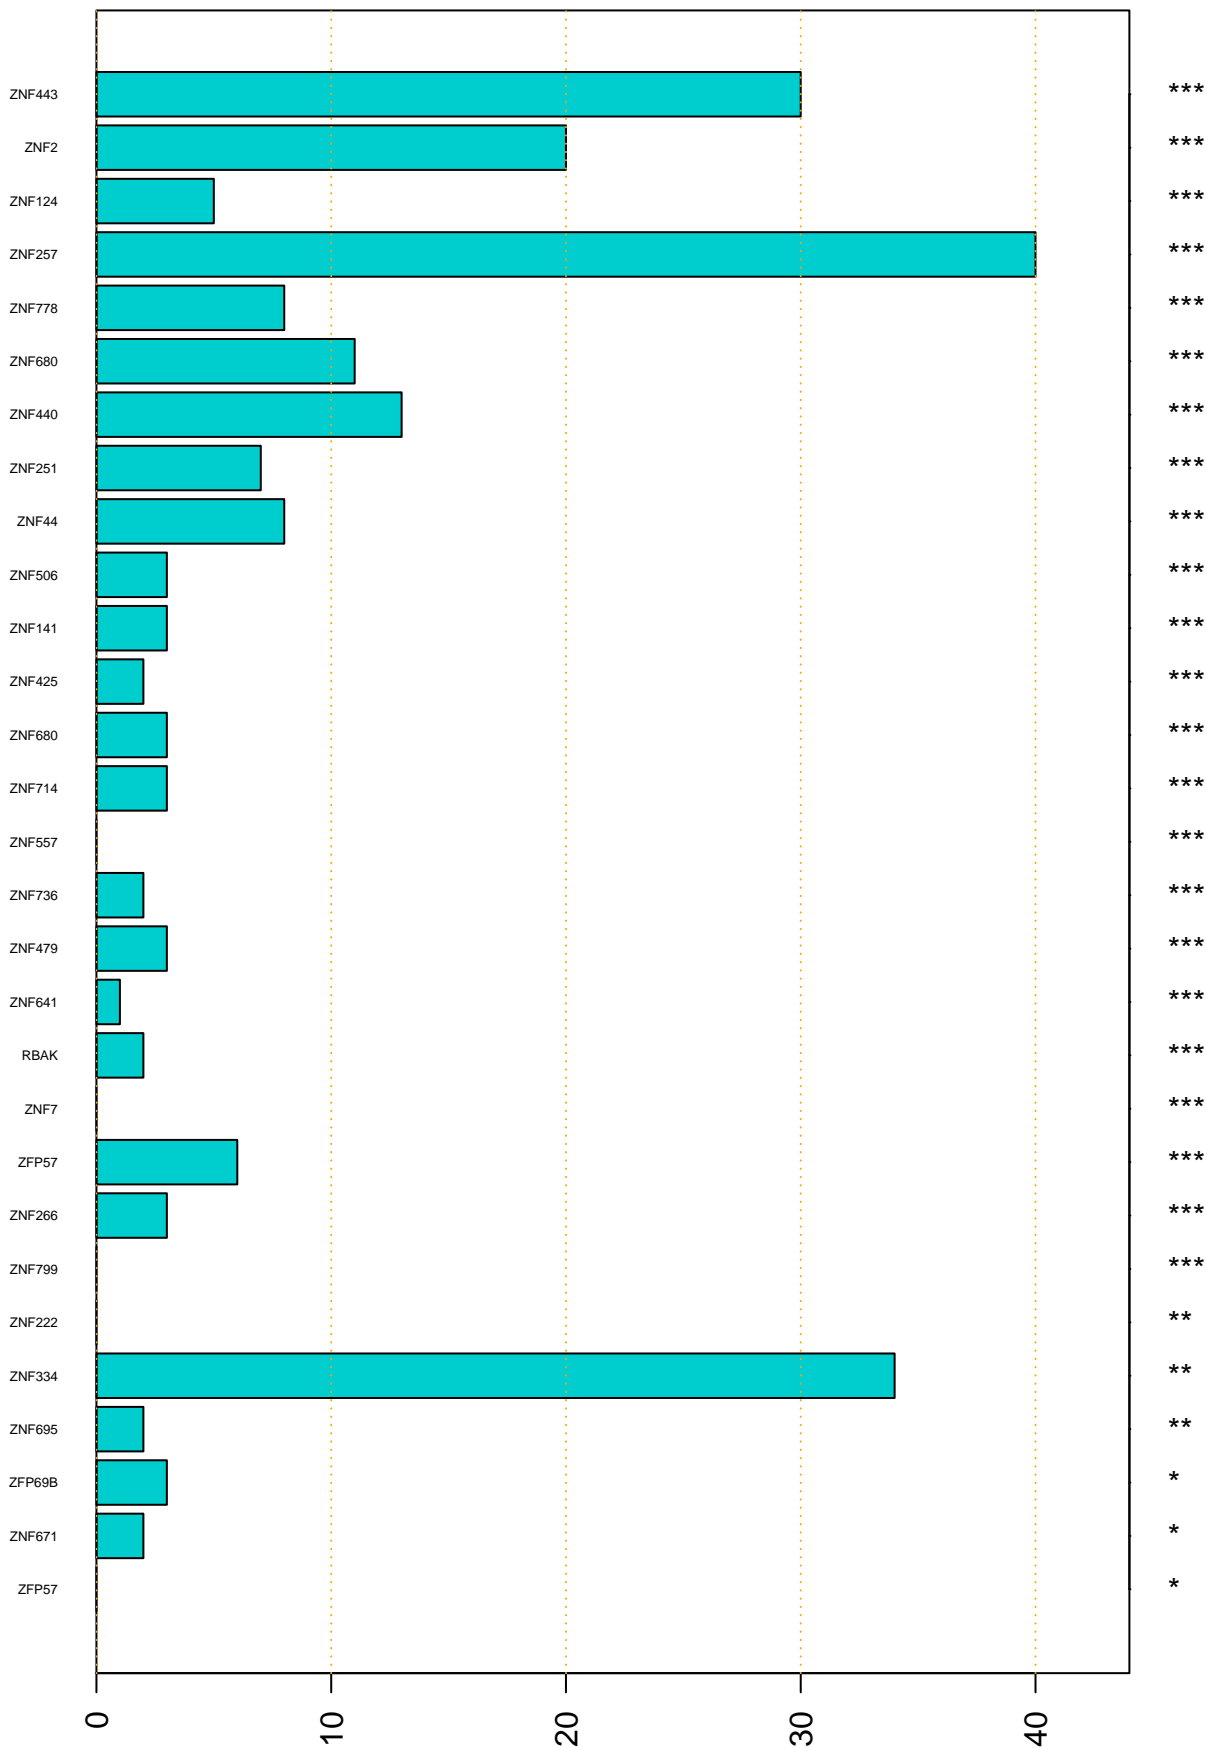

Enriched KZFP

#TE sfam with peak