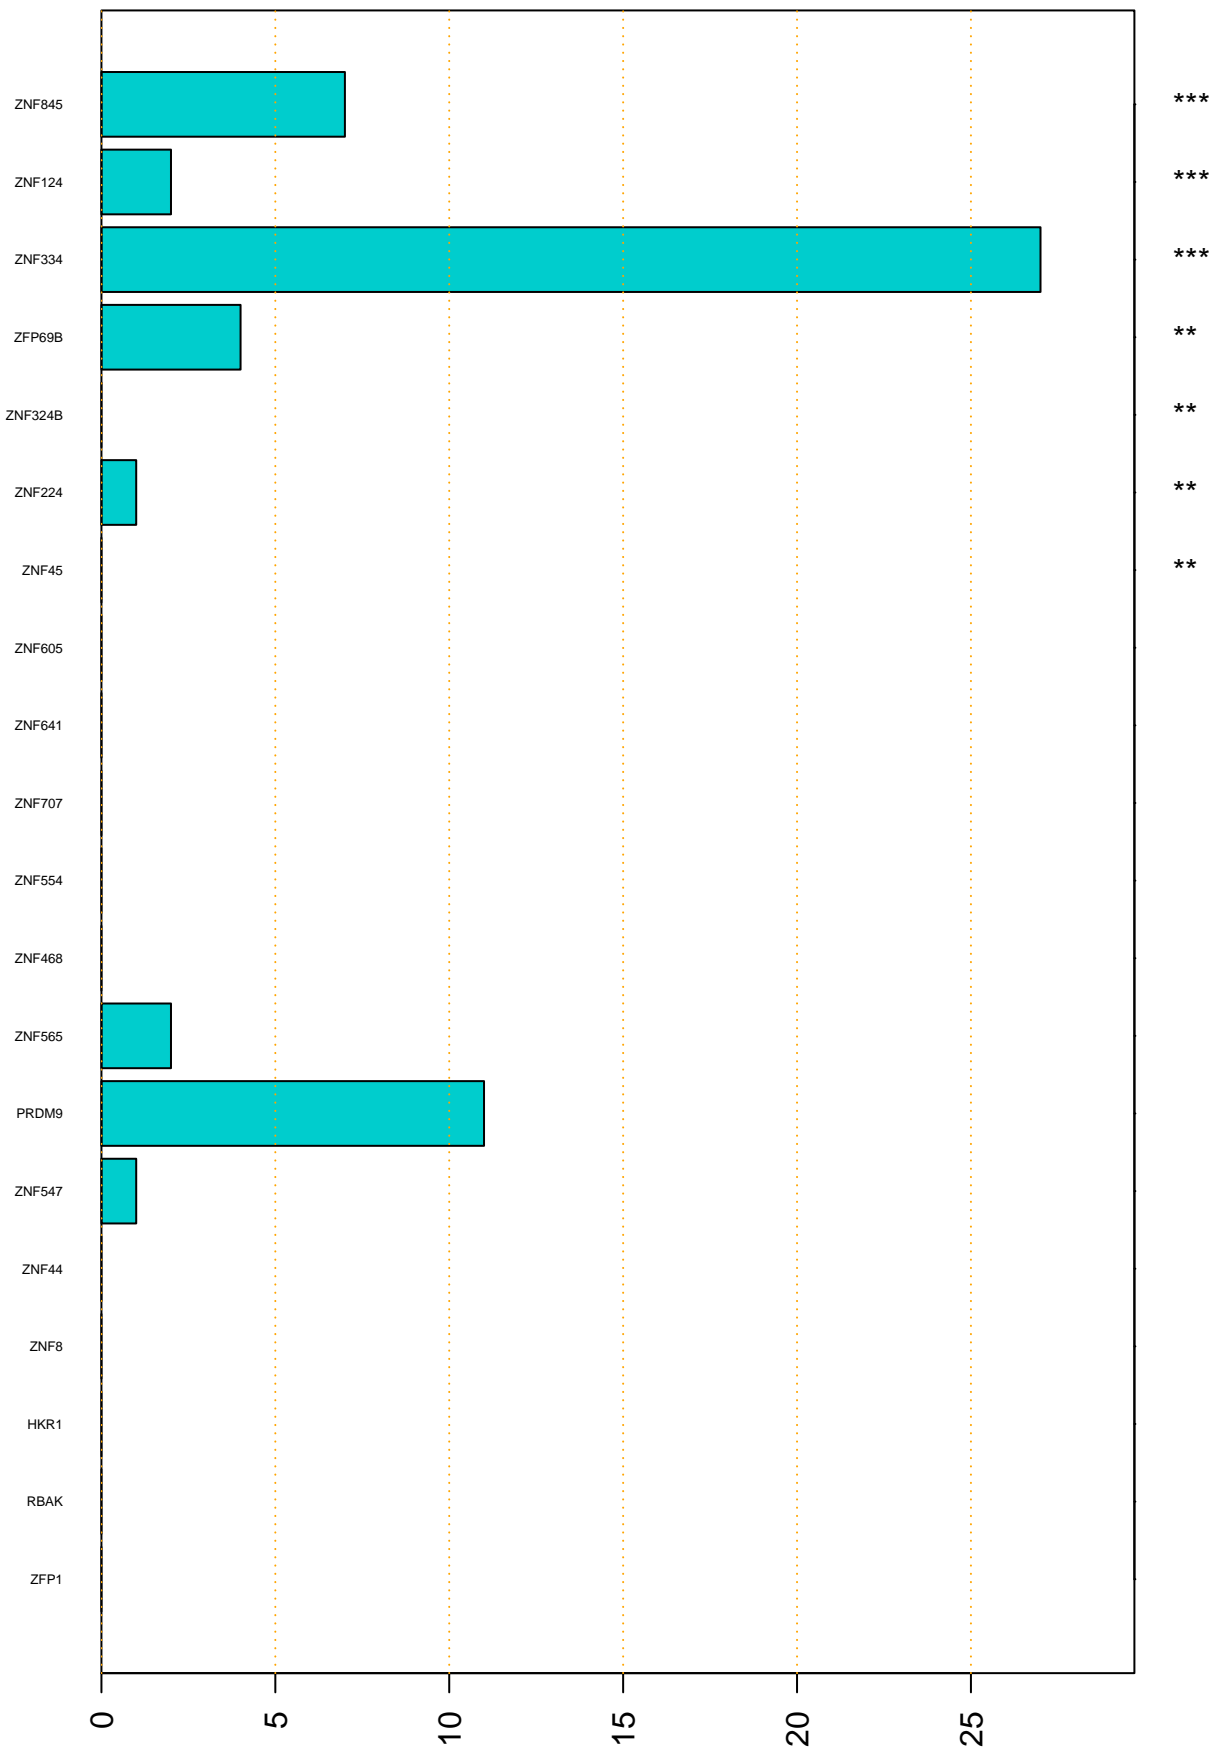

Enriched KZFP

#TE sfam with peak