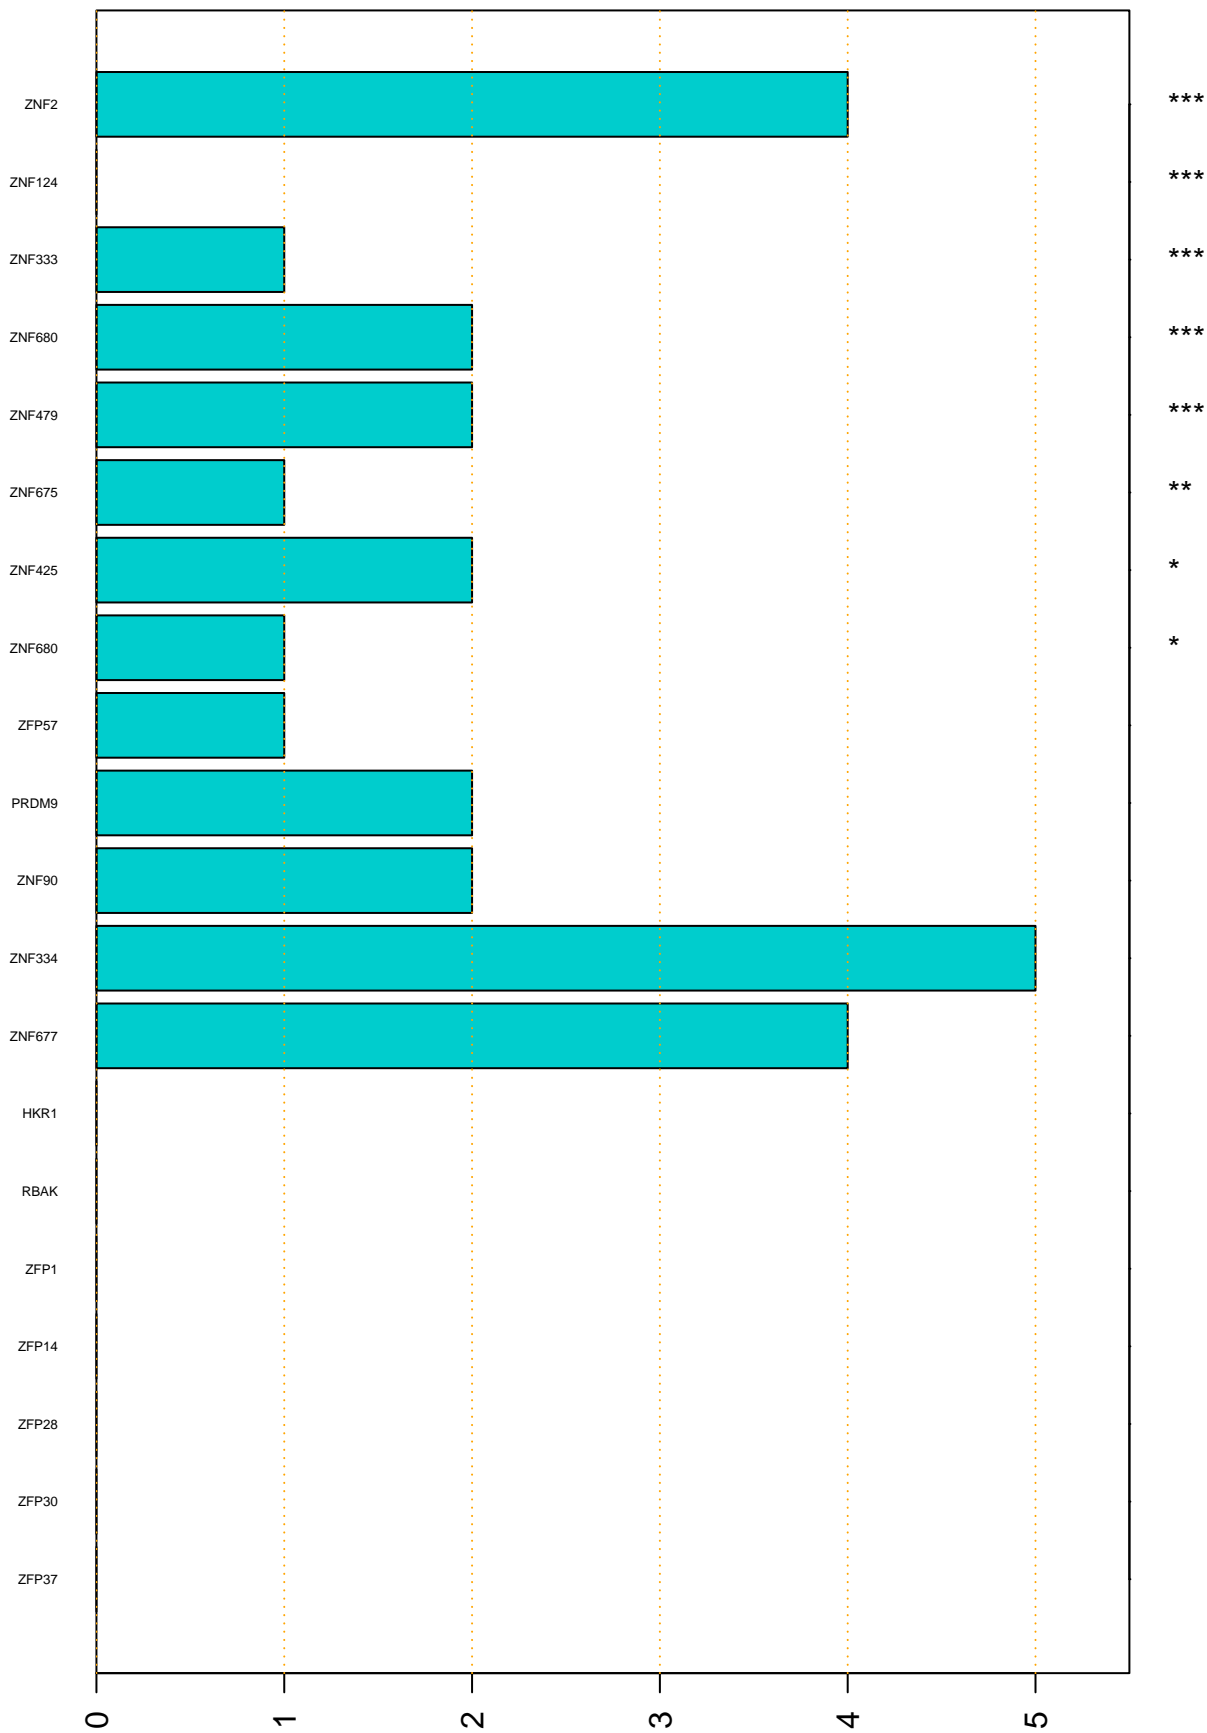

Enriched KZFP

#TE sfam with peak