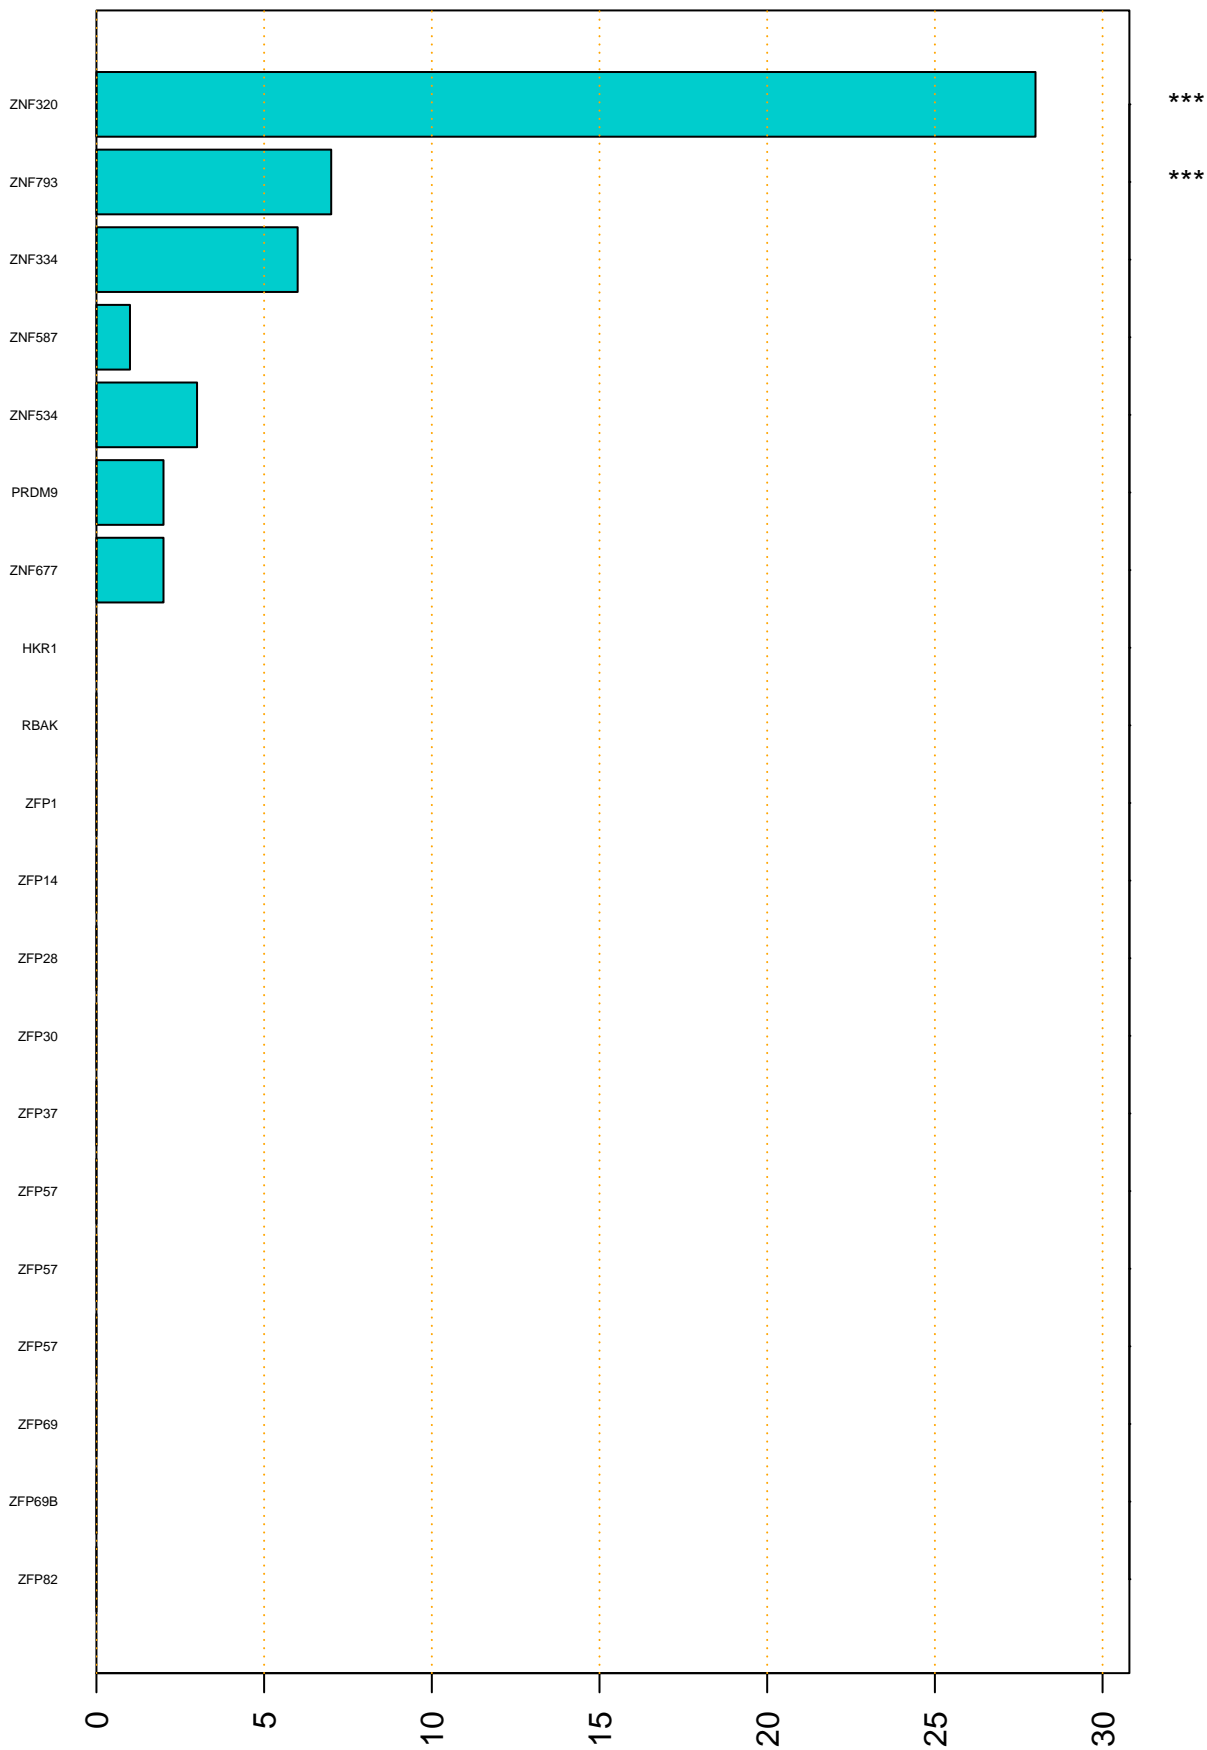

Enriched KZFP

#TE sfam with peak