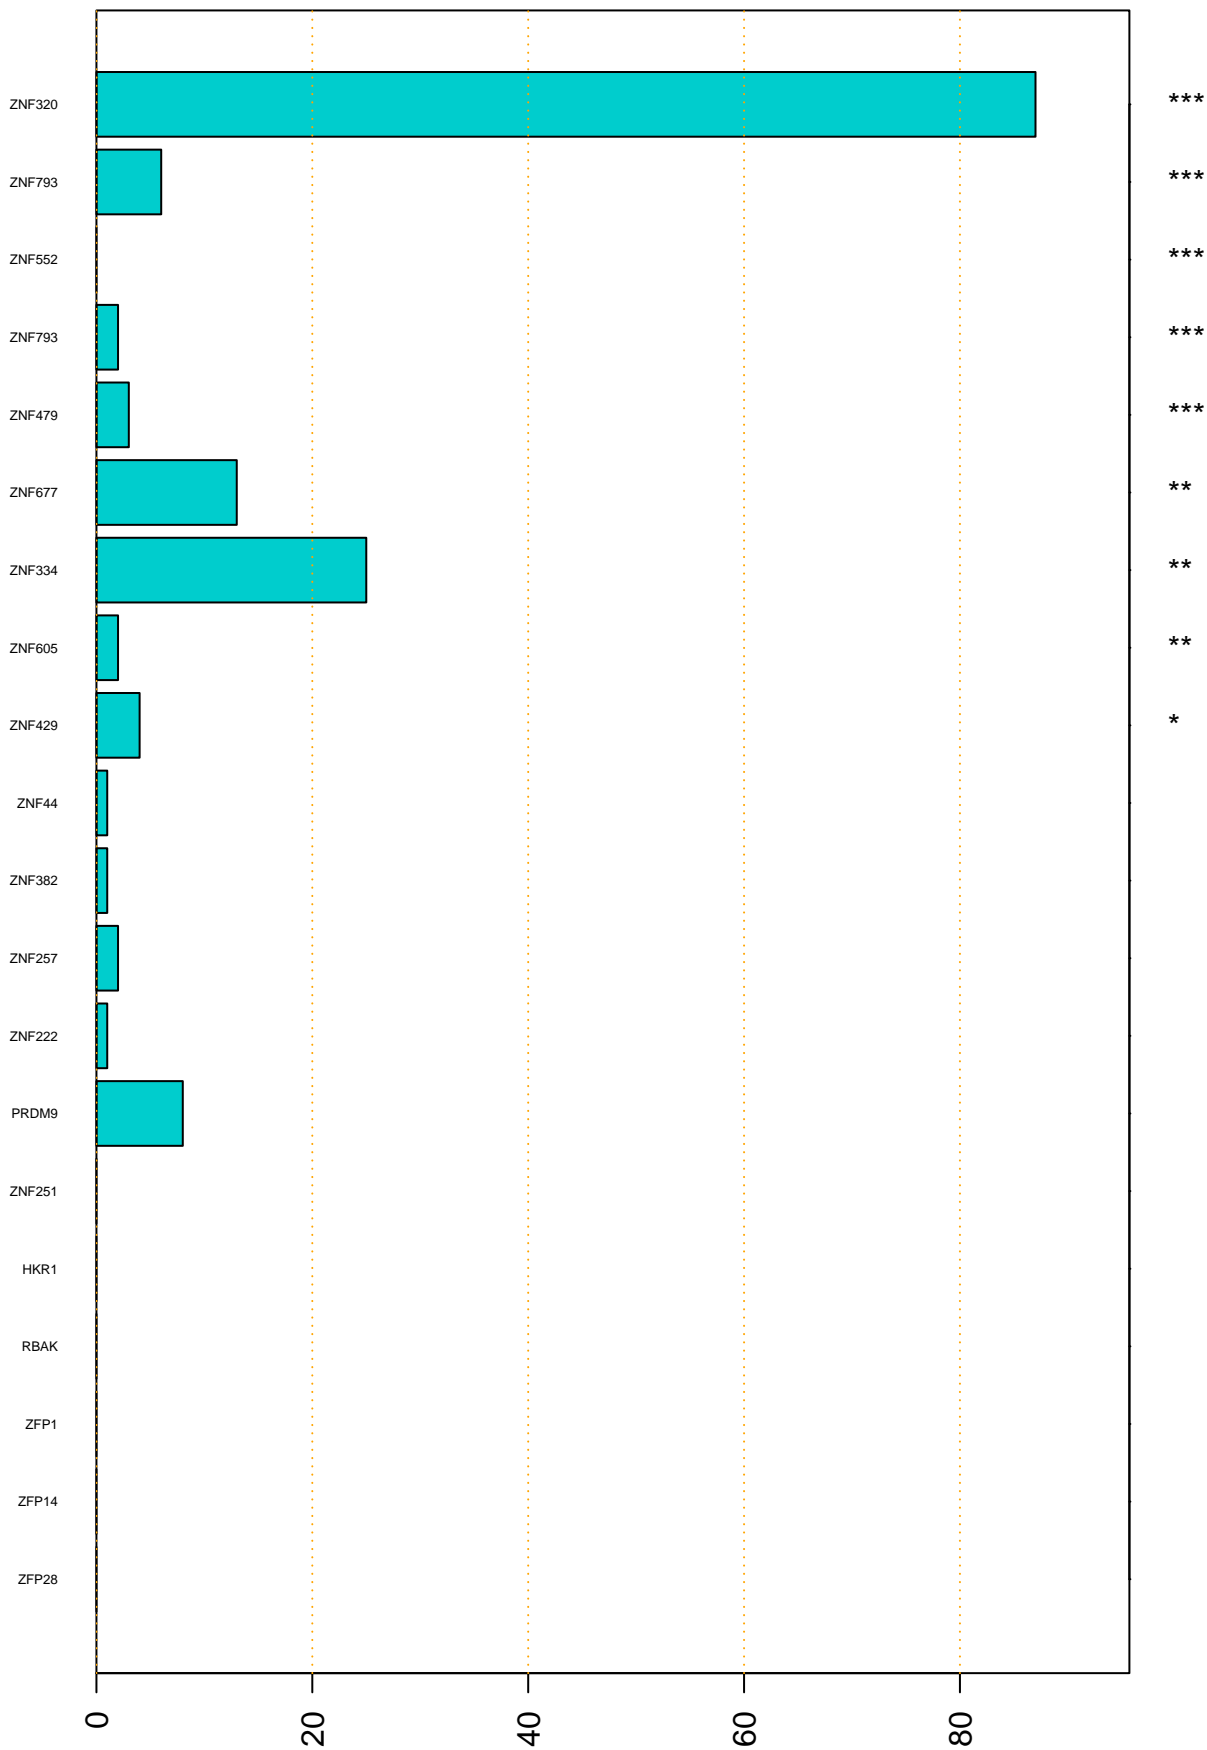

Enriched KZFP

#TE sfam with peak