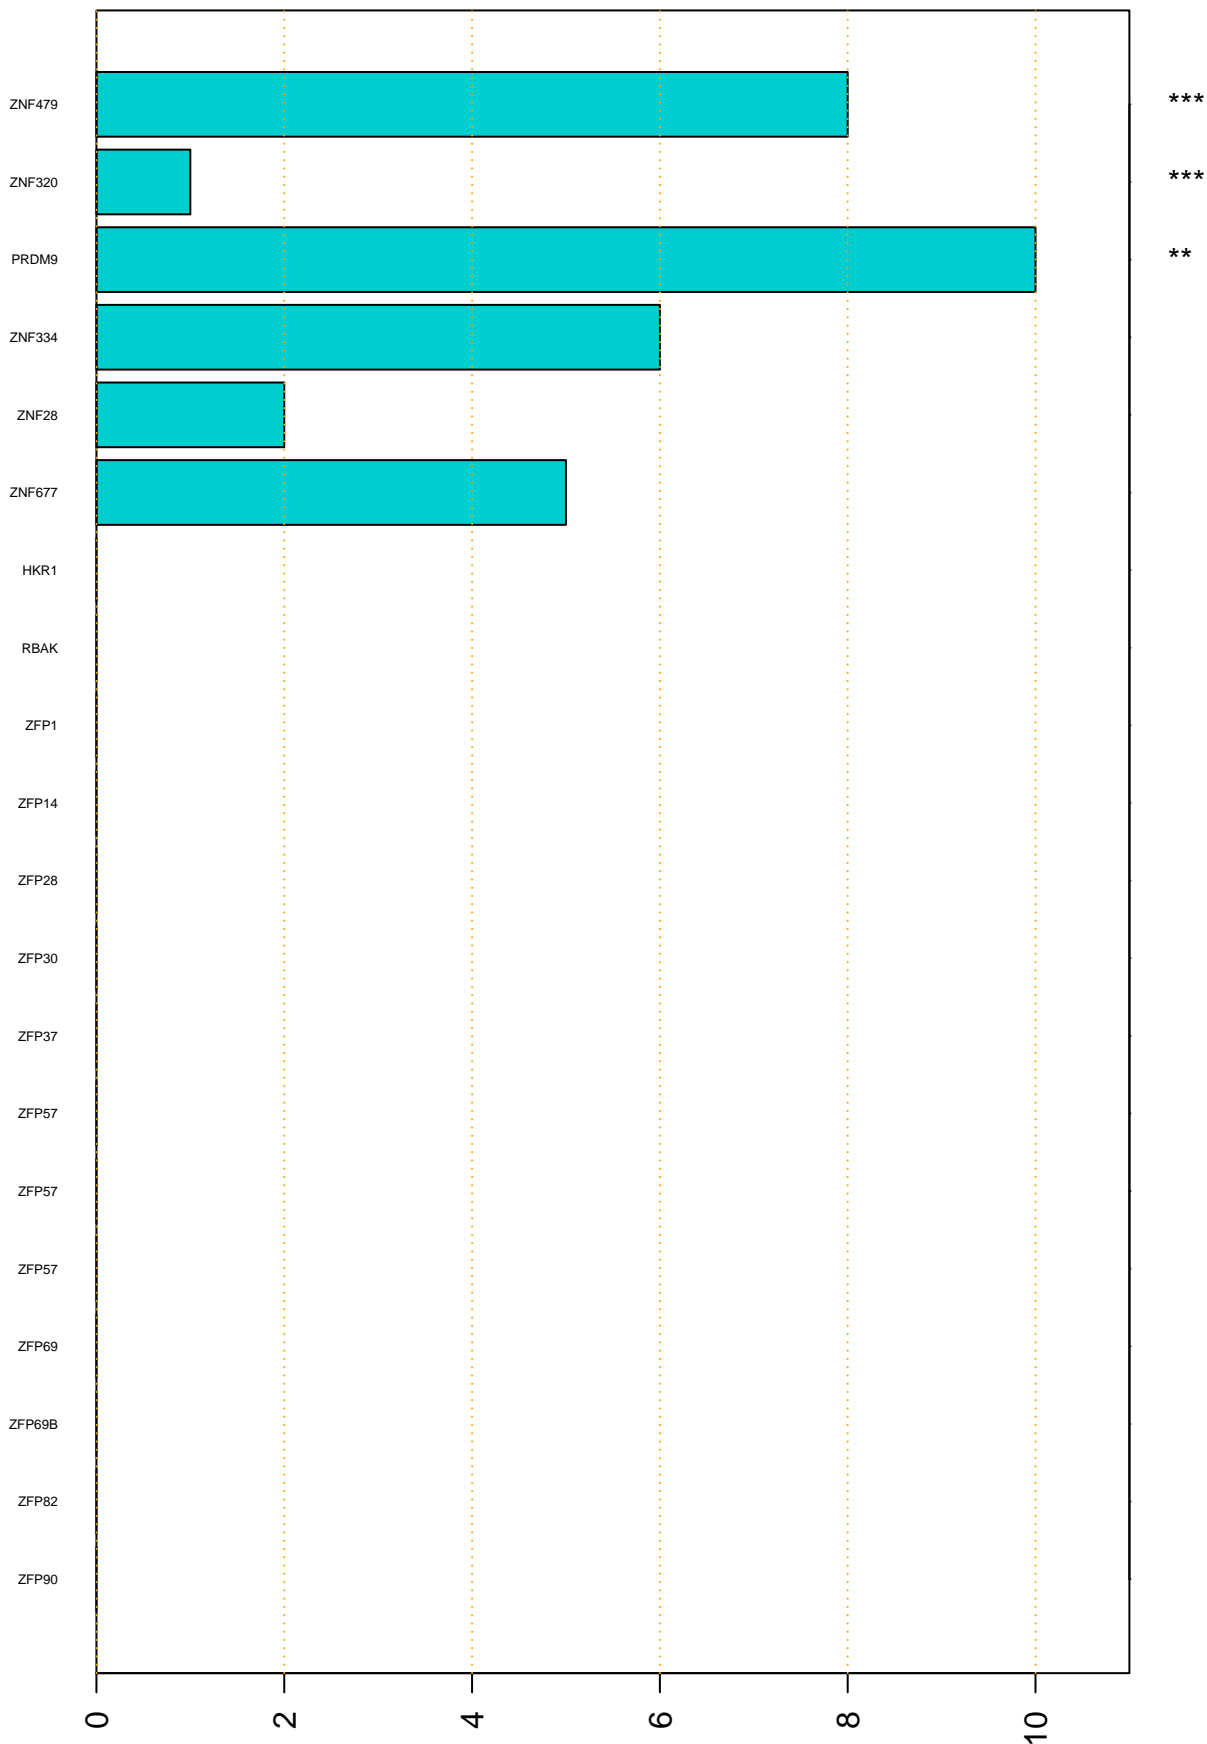

Enriched KZFP

#TE sfam with peak