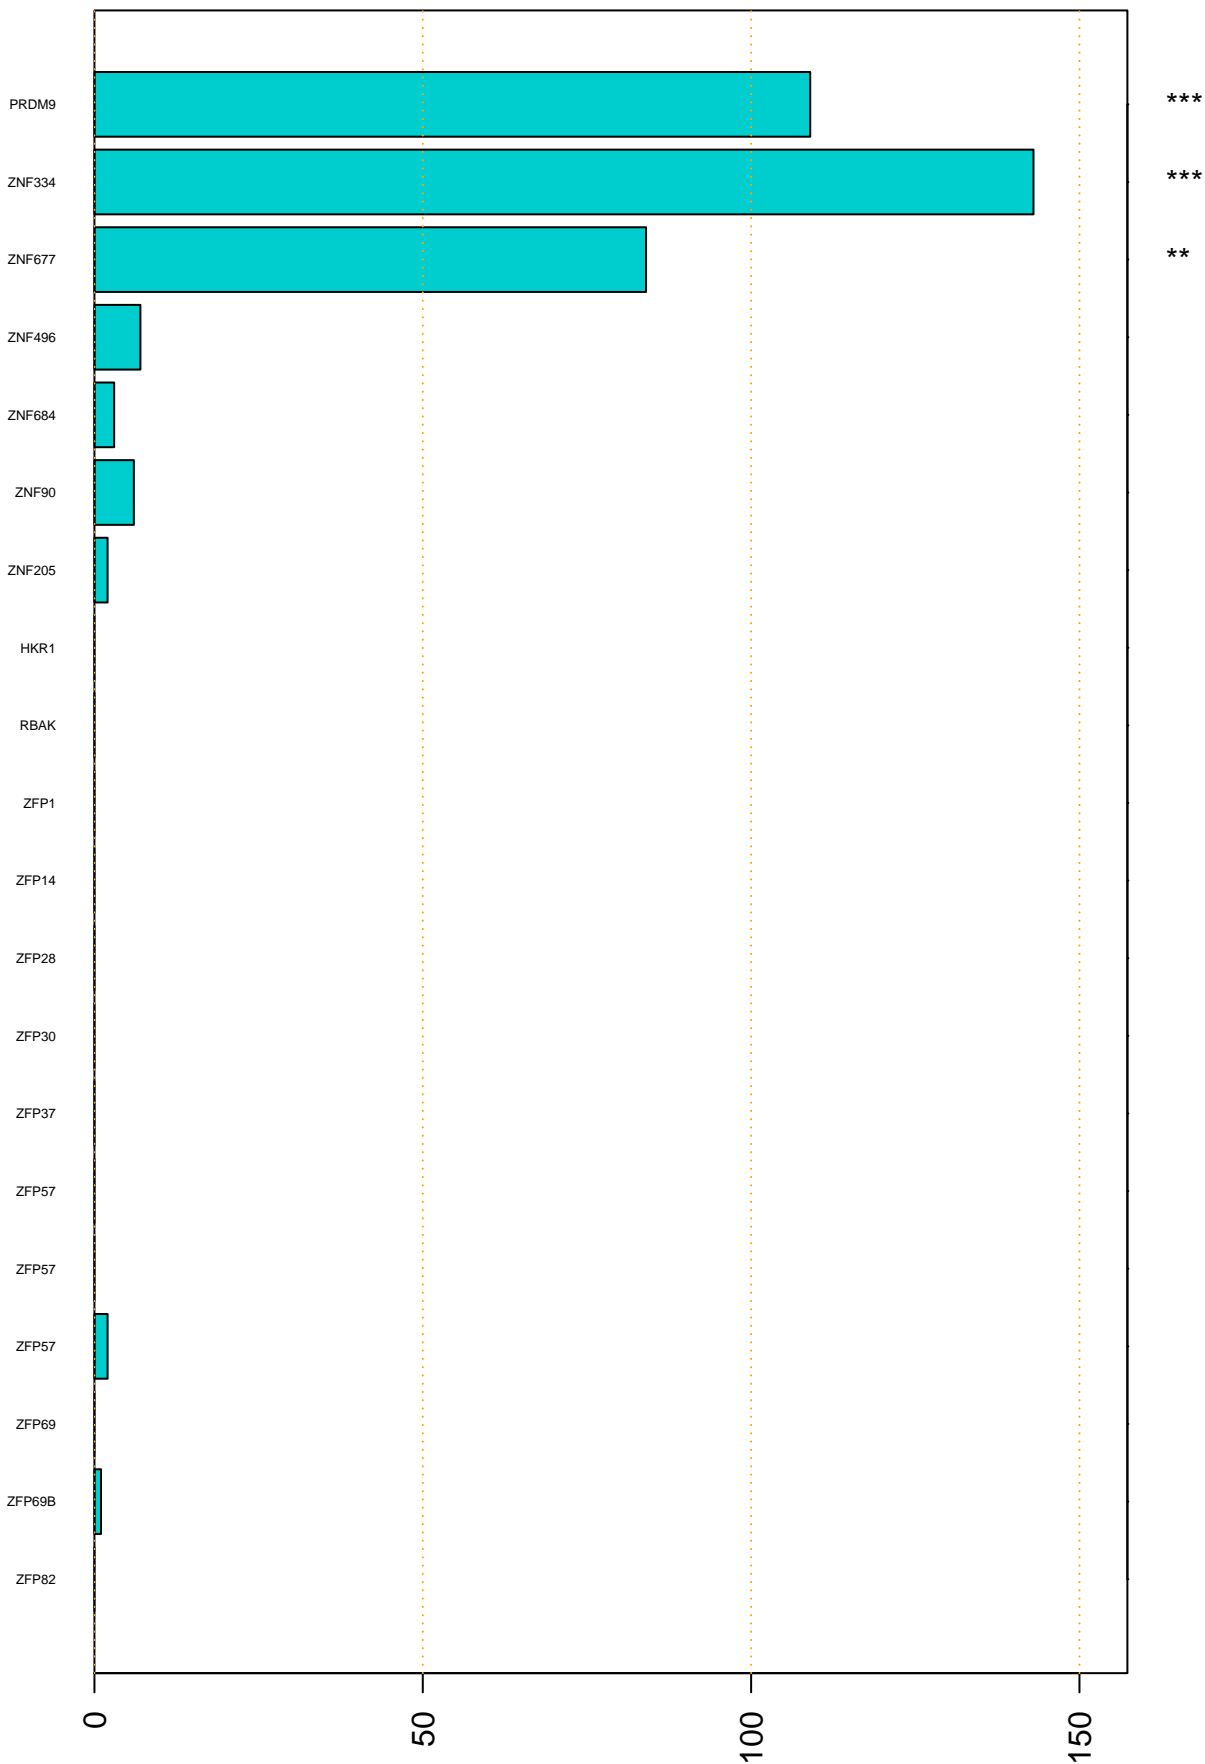

Enriched KZFP

#TE sfam with peak