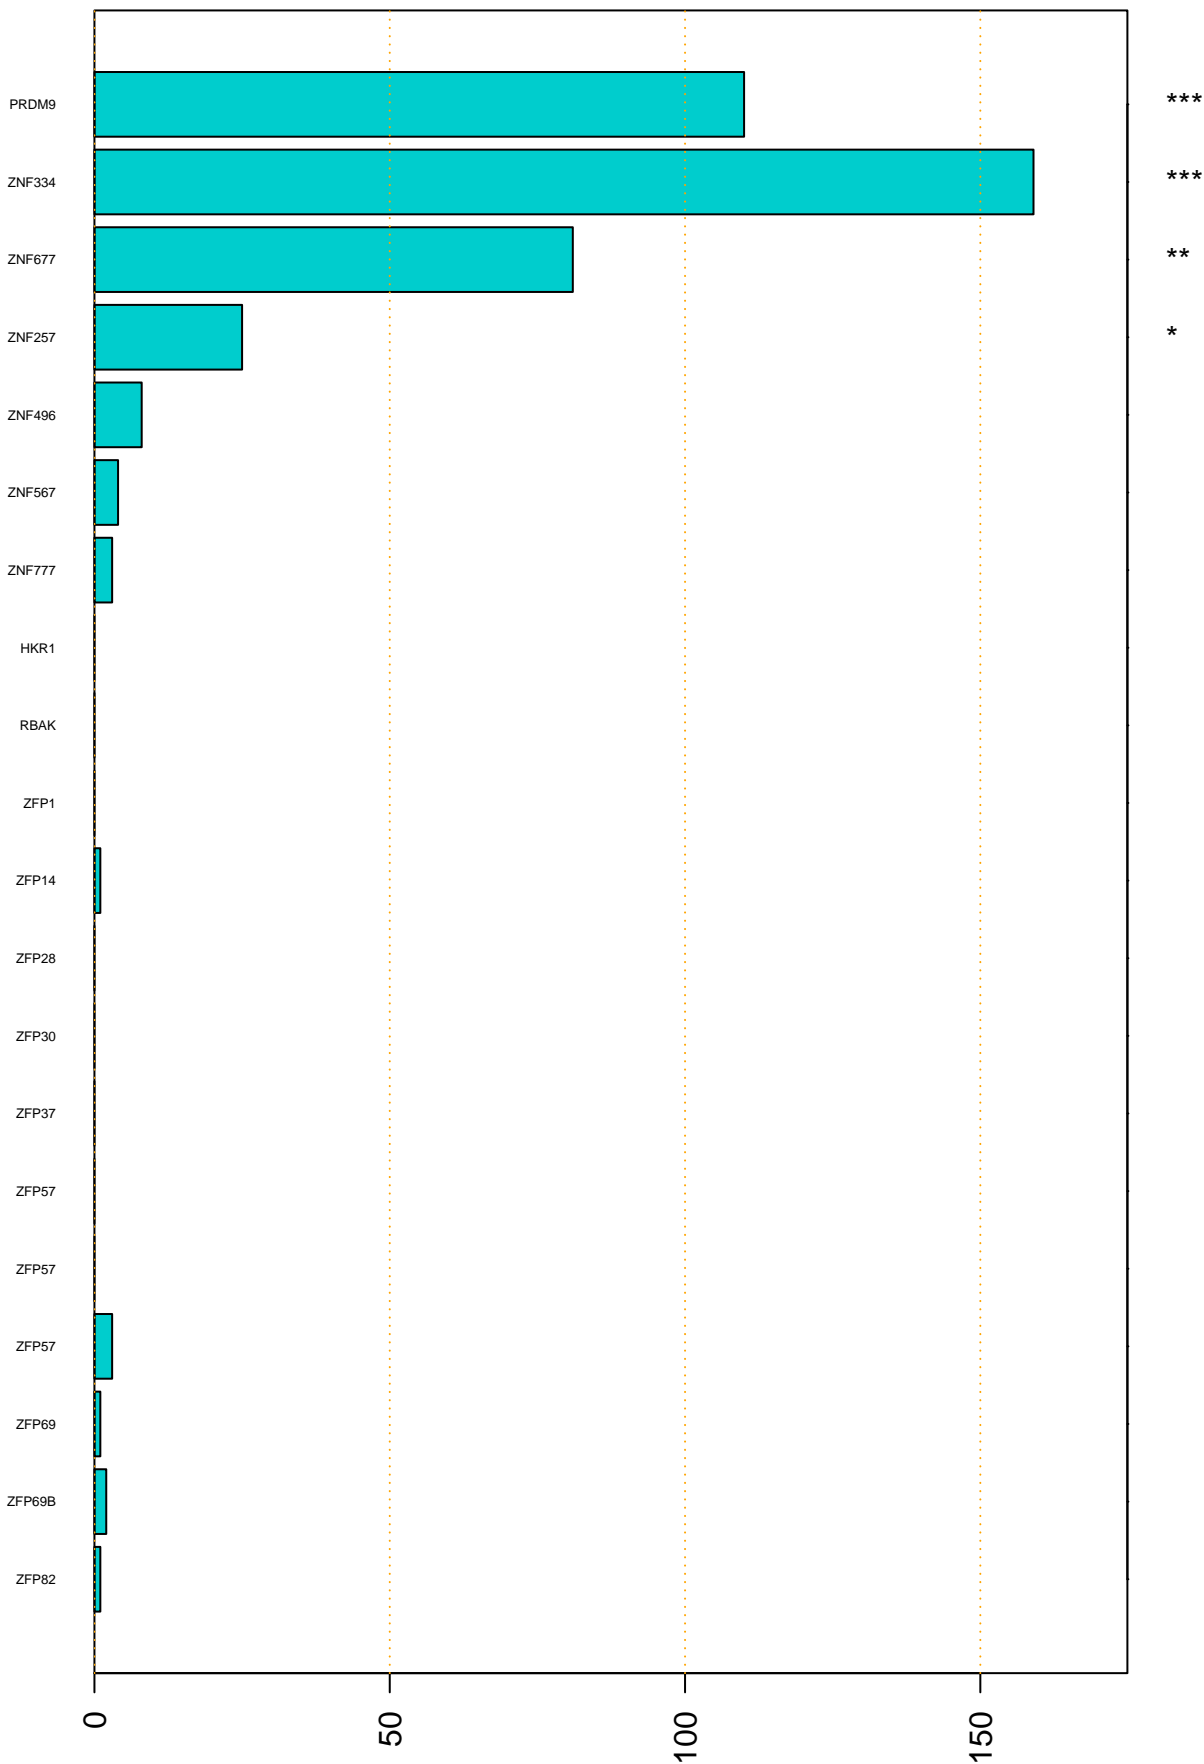

Enriched KZFP

#TE sfam with peak