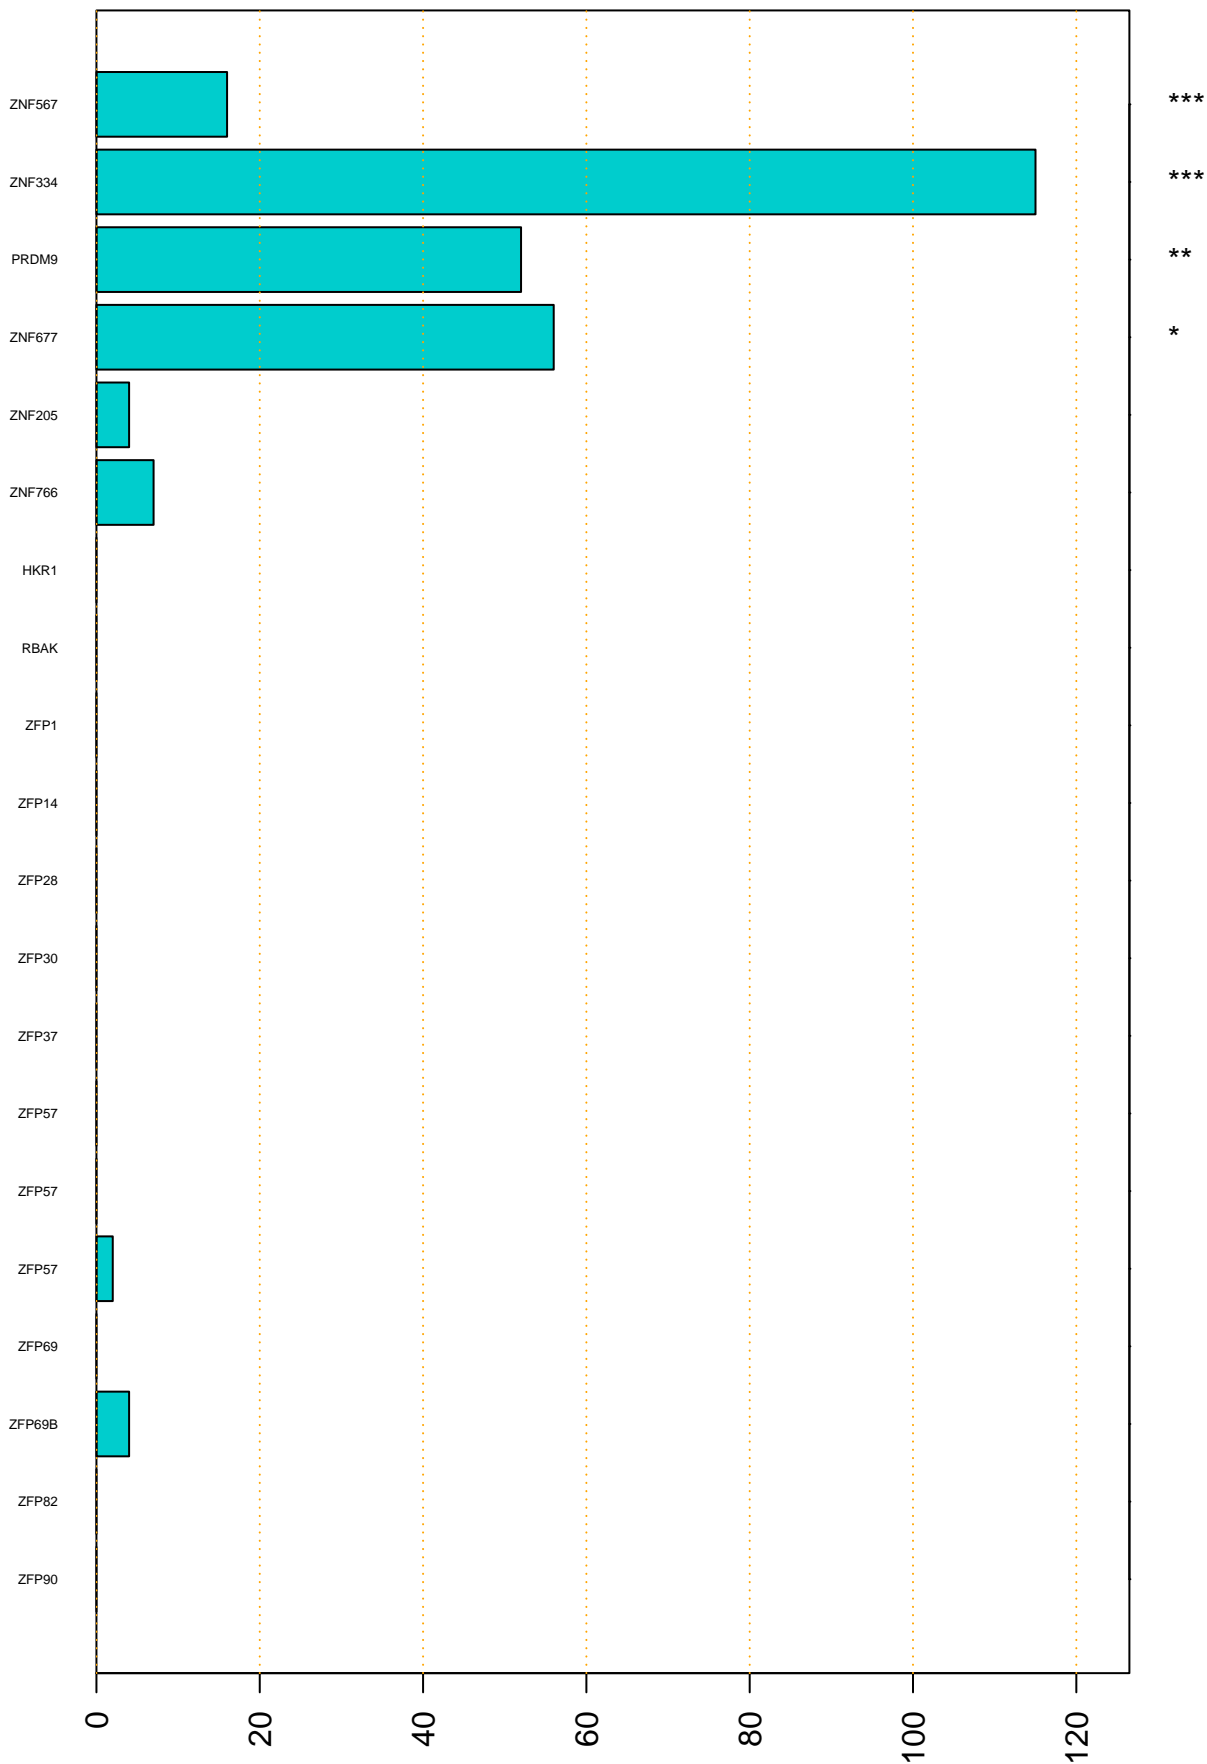

Enriched KZFP

#TE sfam with peak