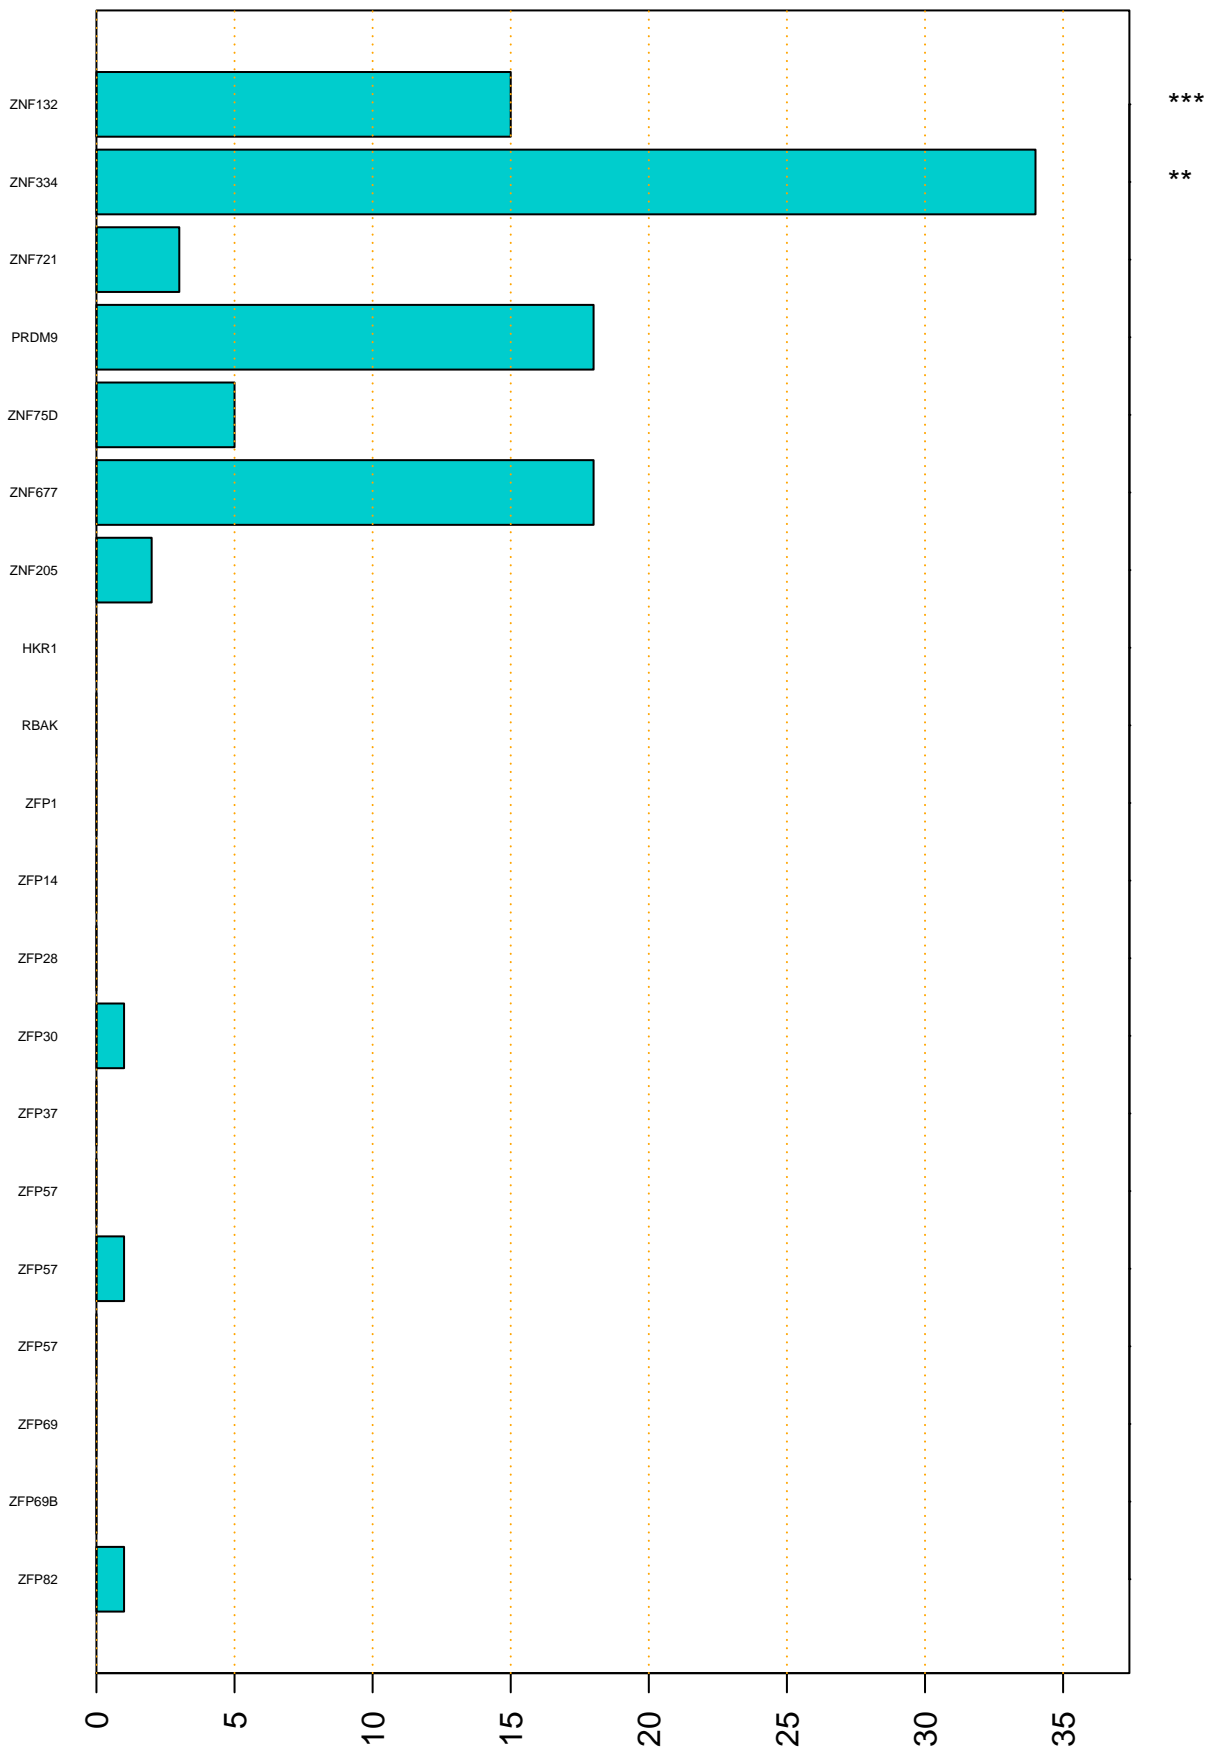

Enriched KZFP

#TE sfam with peak