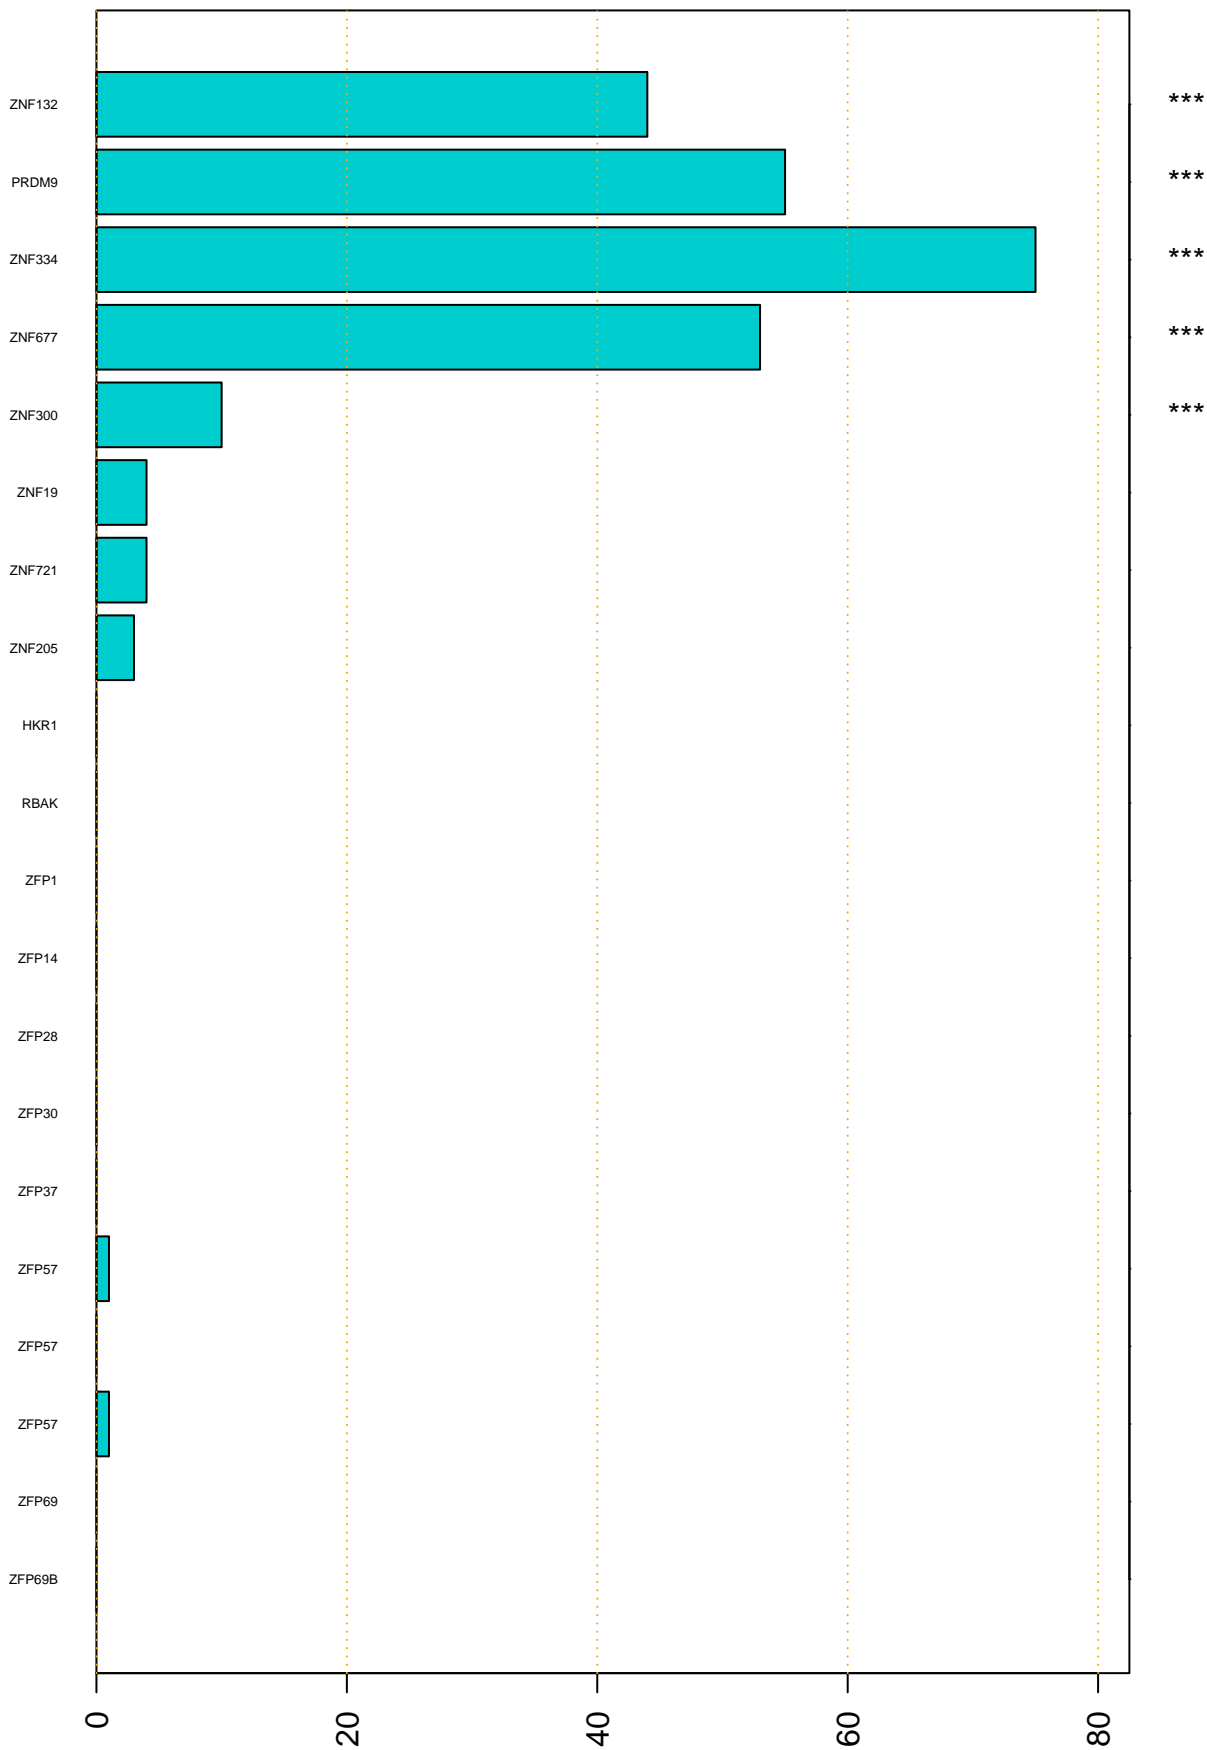

Enriched KZFP

#TE sfam with peak