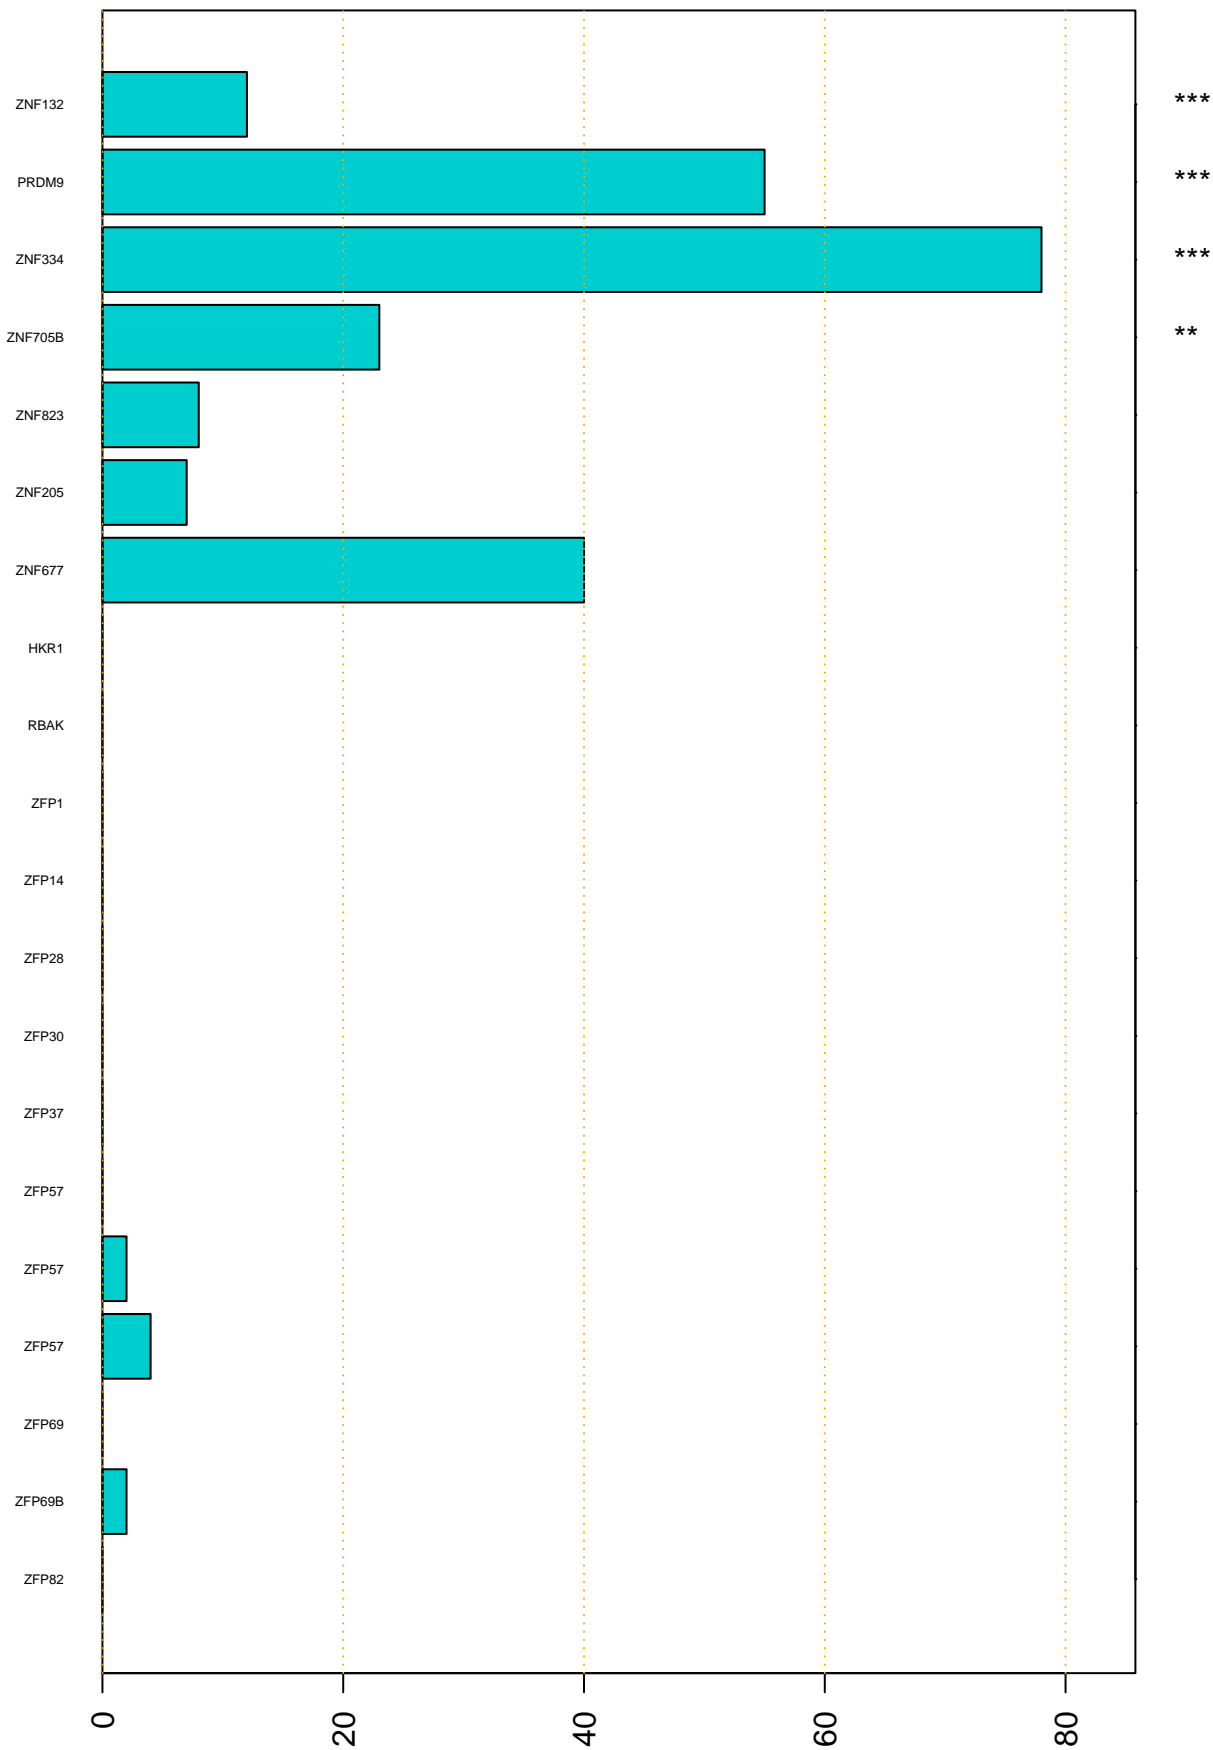

Enriched KZFP

#TE sfam with peak