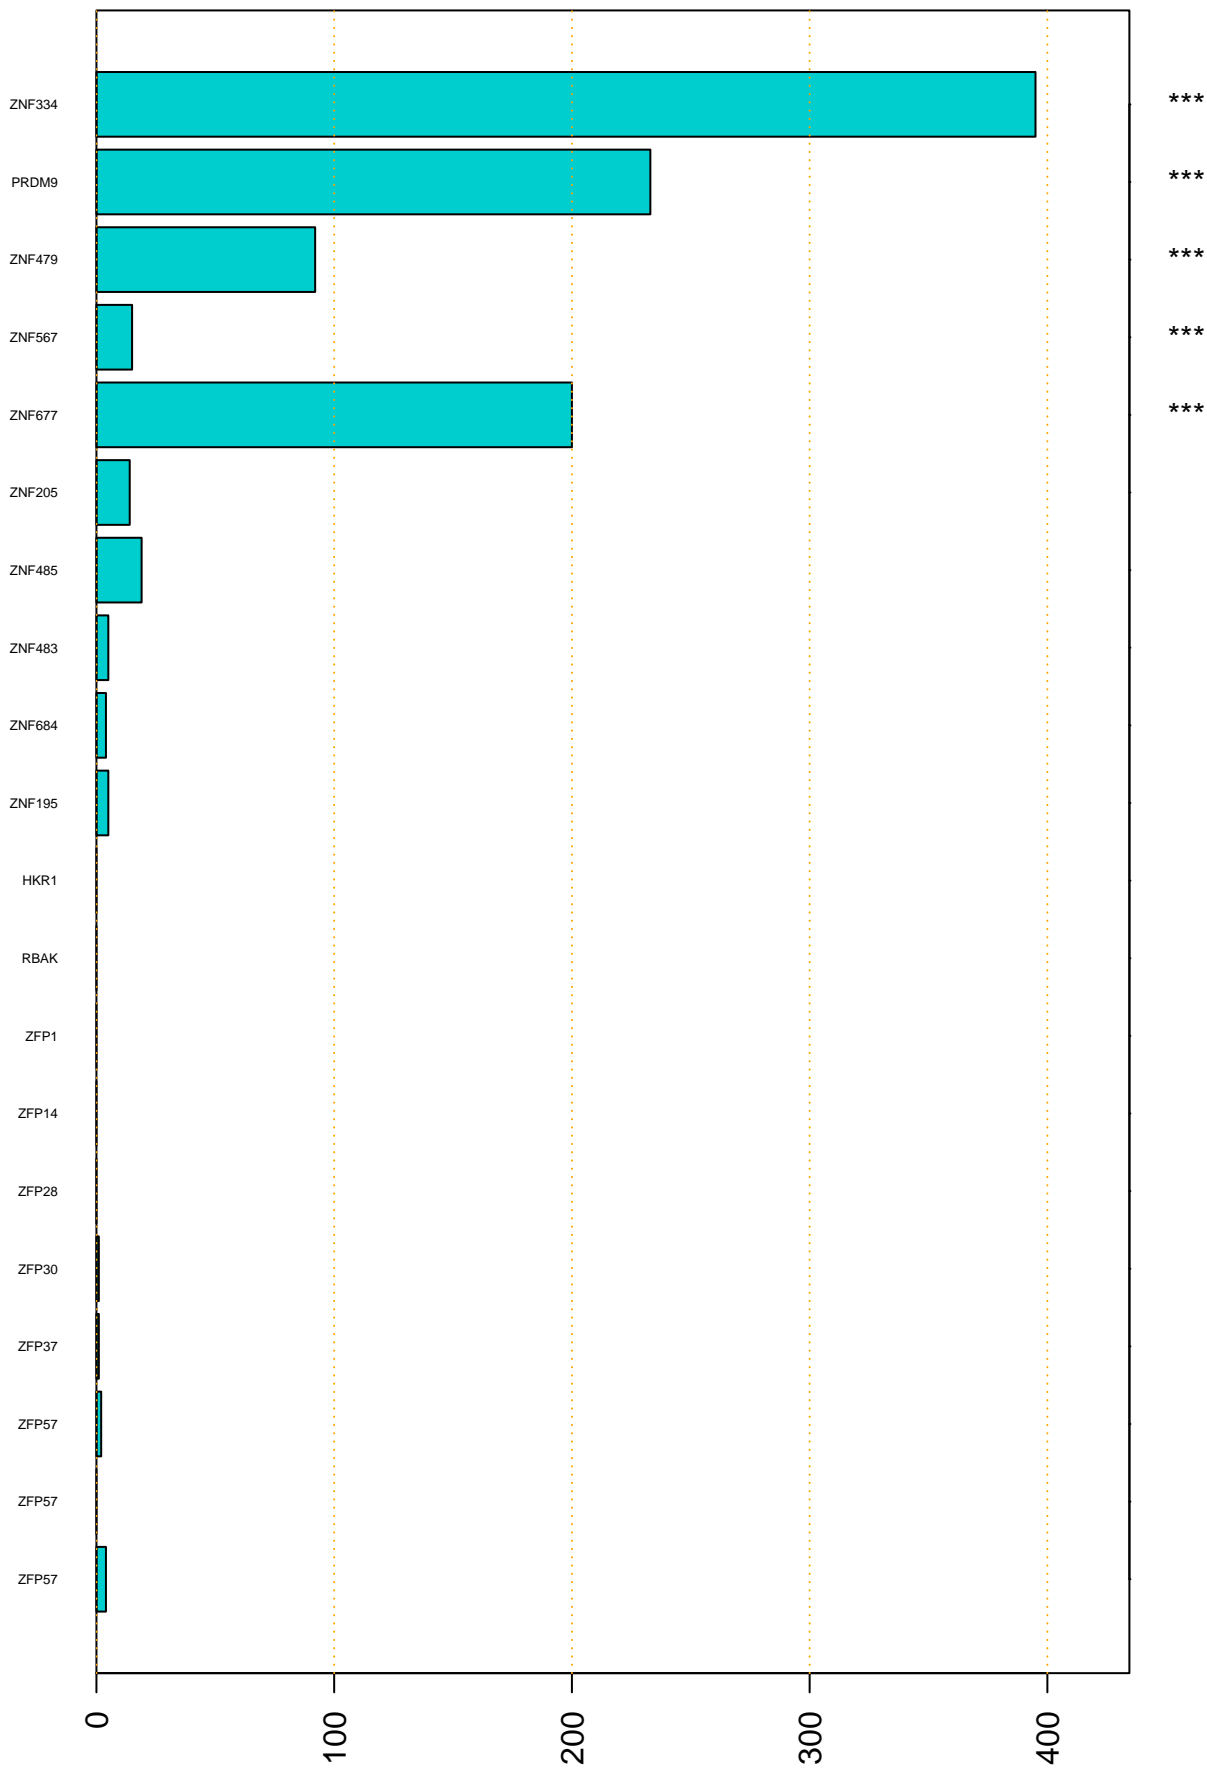

Enriched KZFP

#TE sfam with peak