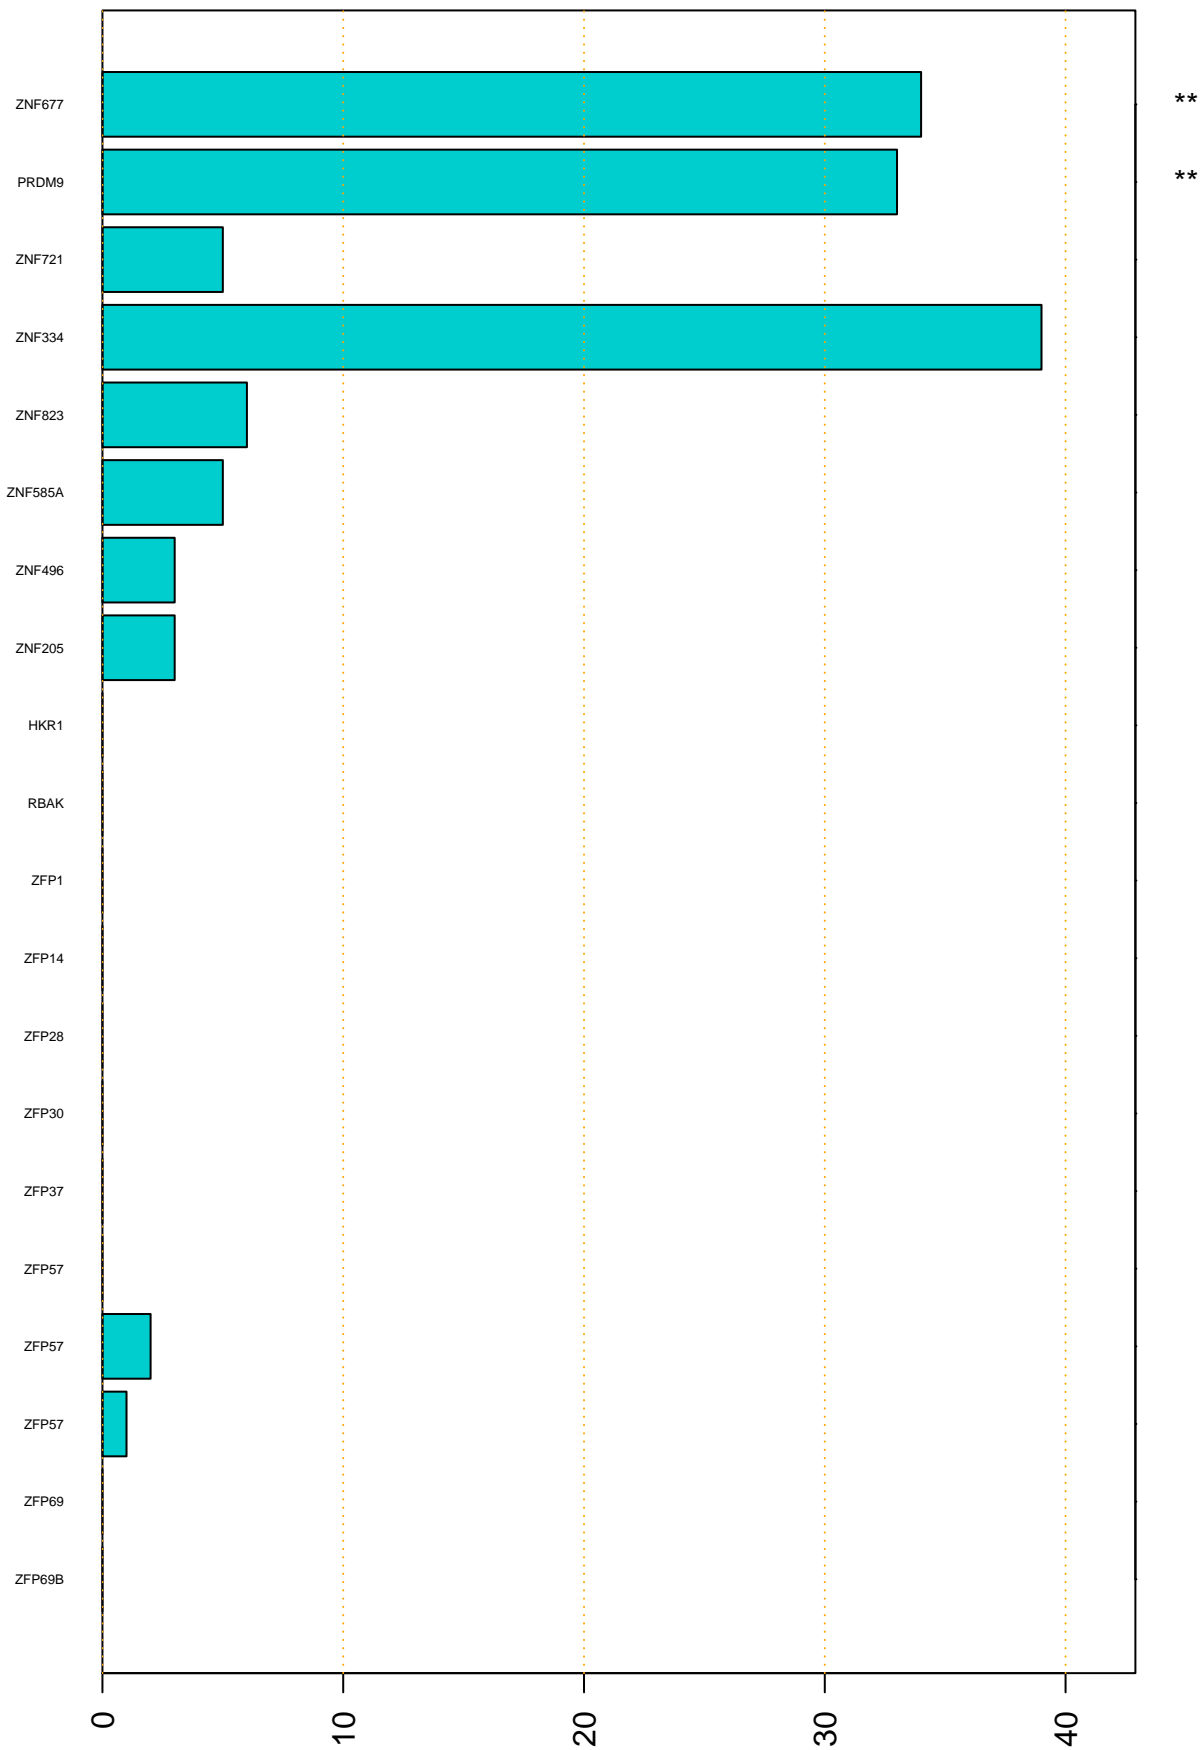

Enriched KZFP

#TE sfam with peak