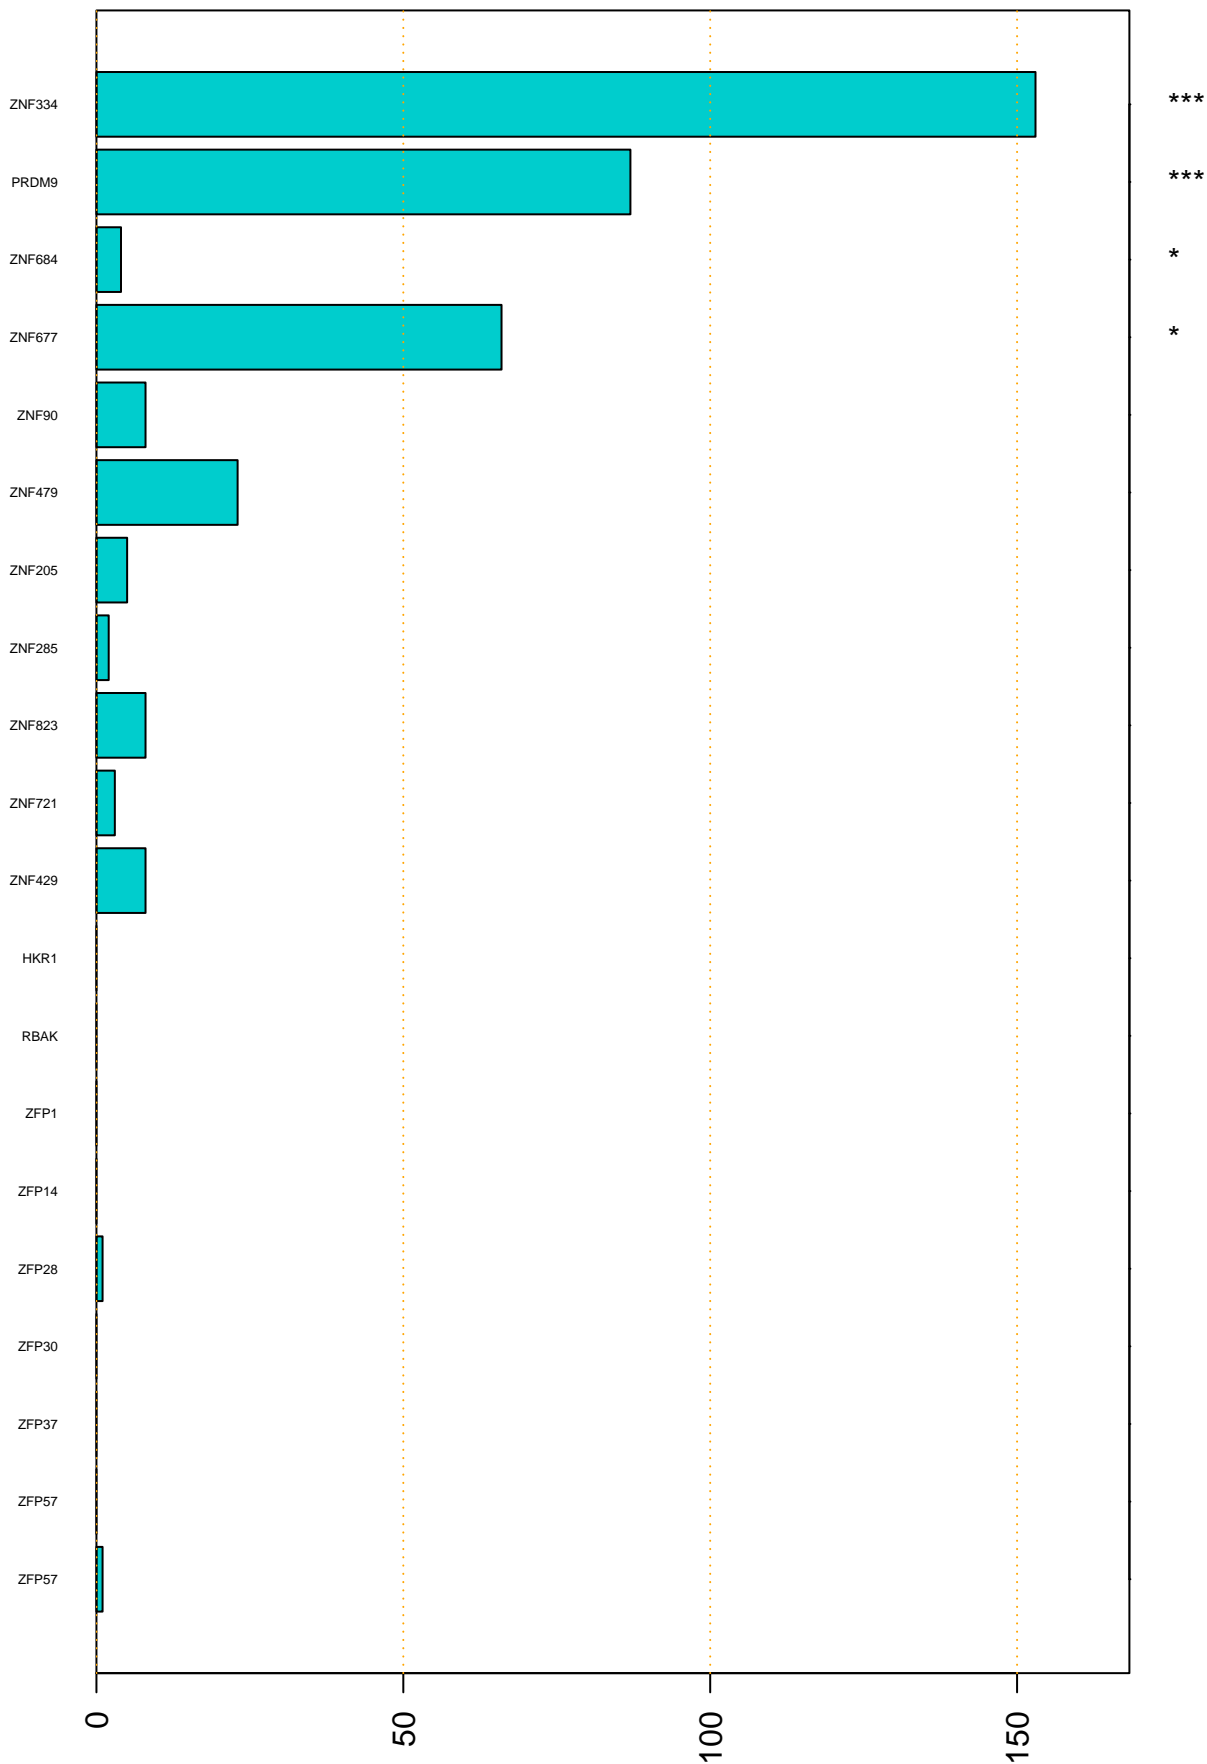

Enriched KZFP

#TE sfam with peak