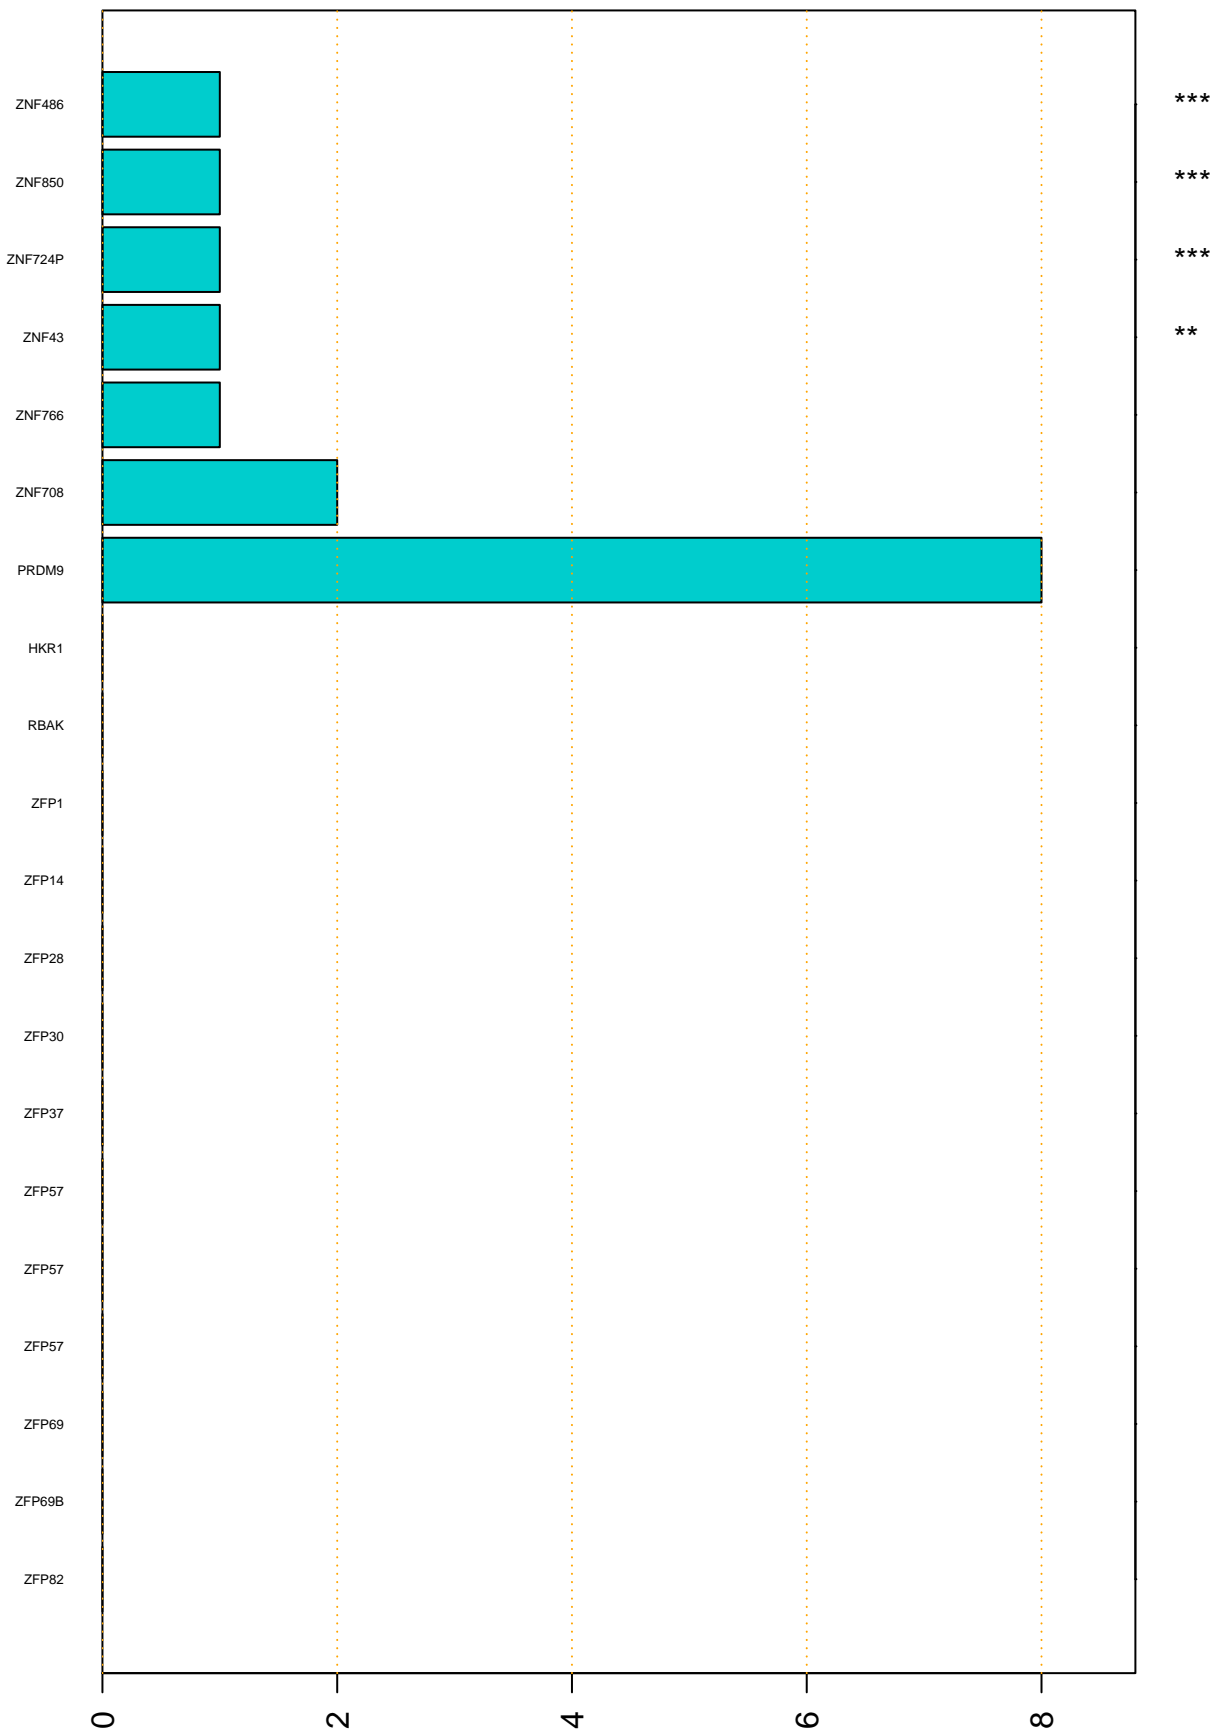

Enriched KZFP

#TE sfam with peak