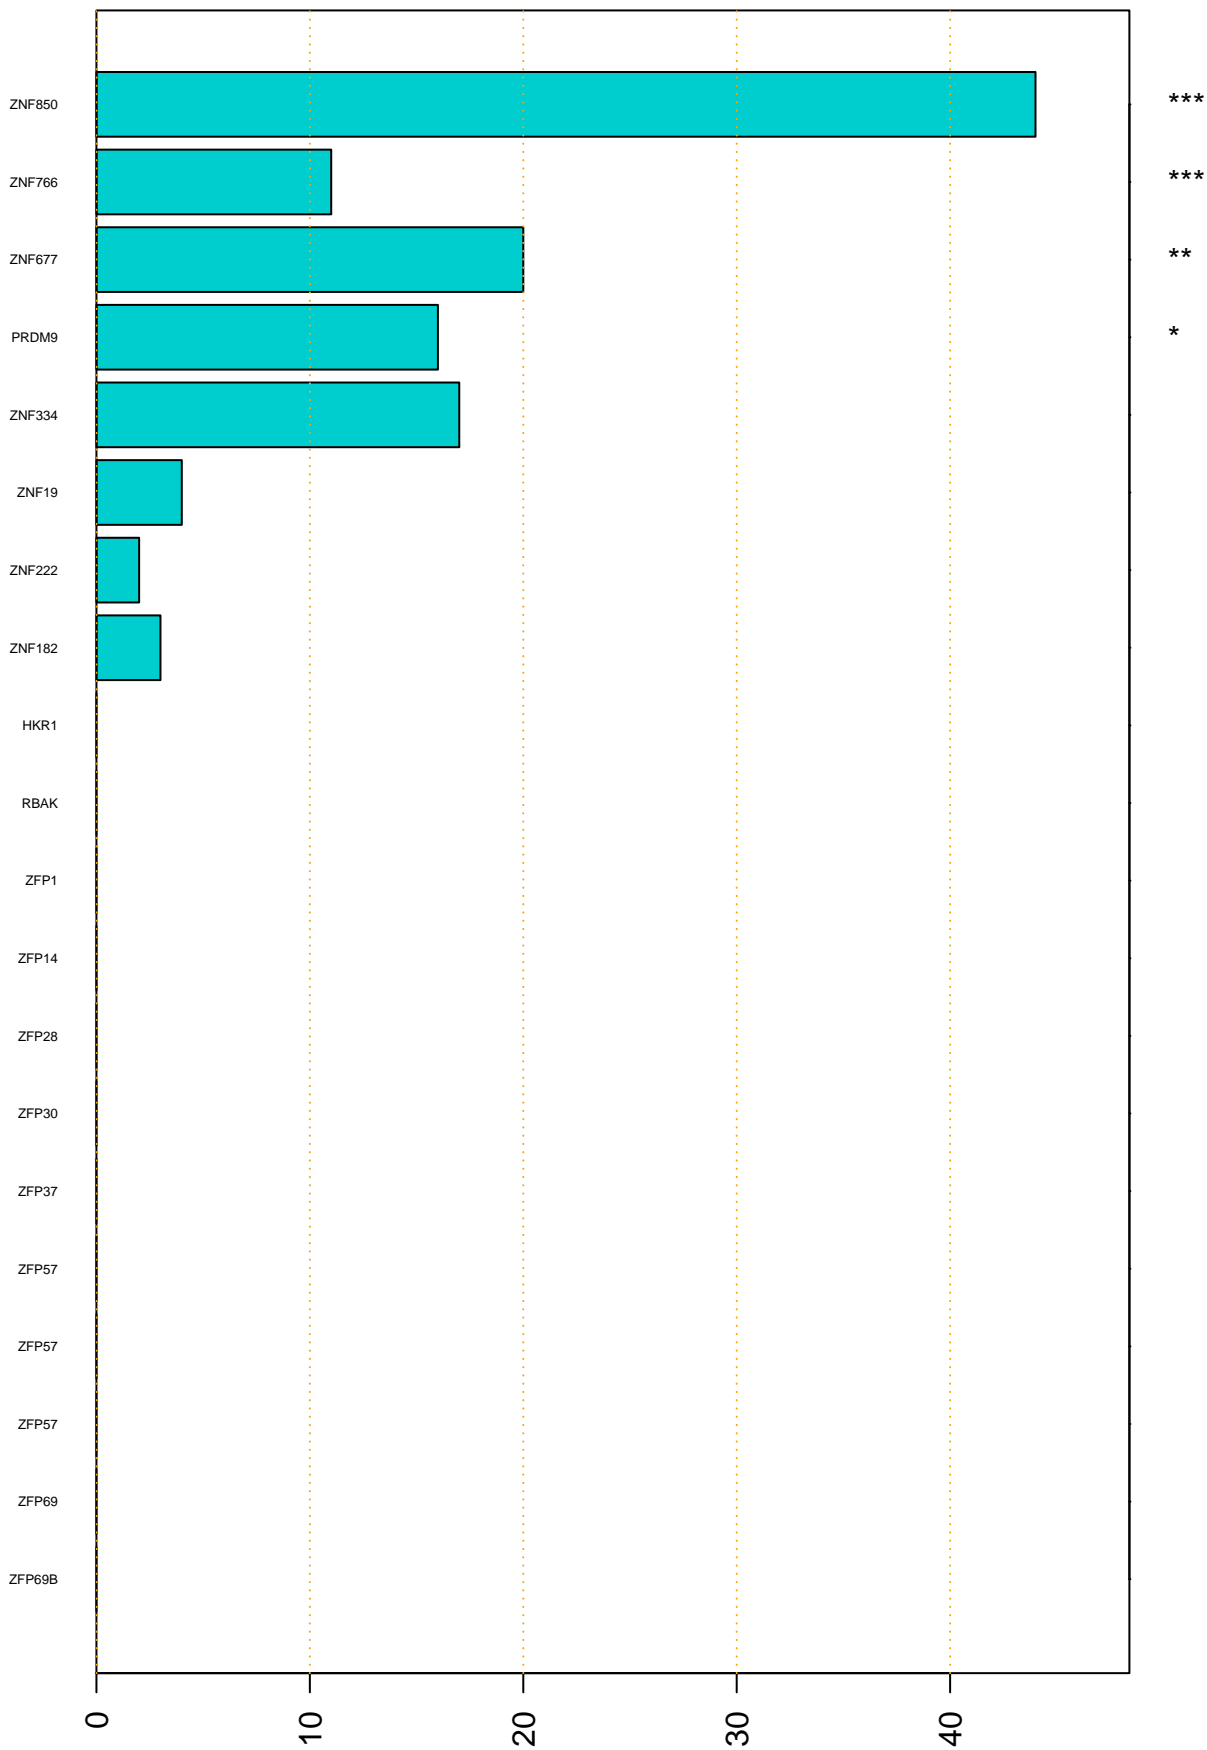

Enriched KZFP

#TE sfam with peak