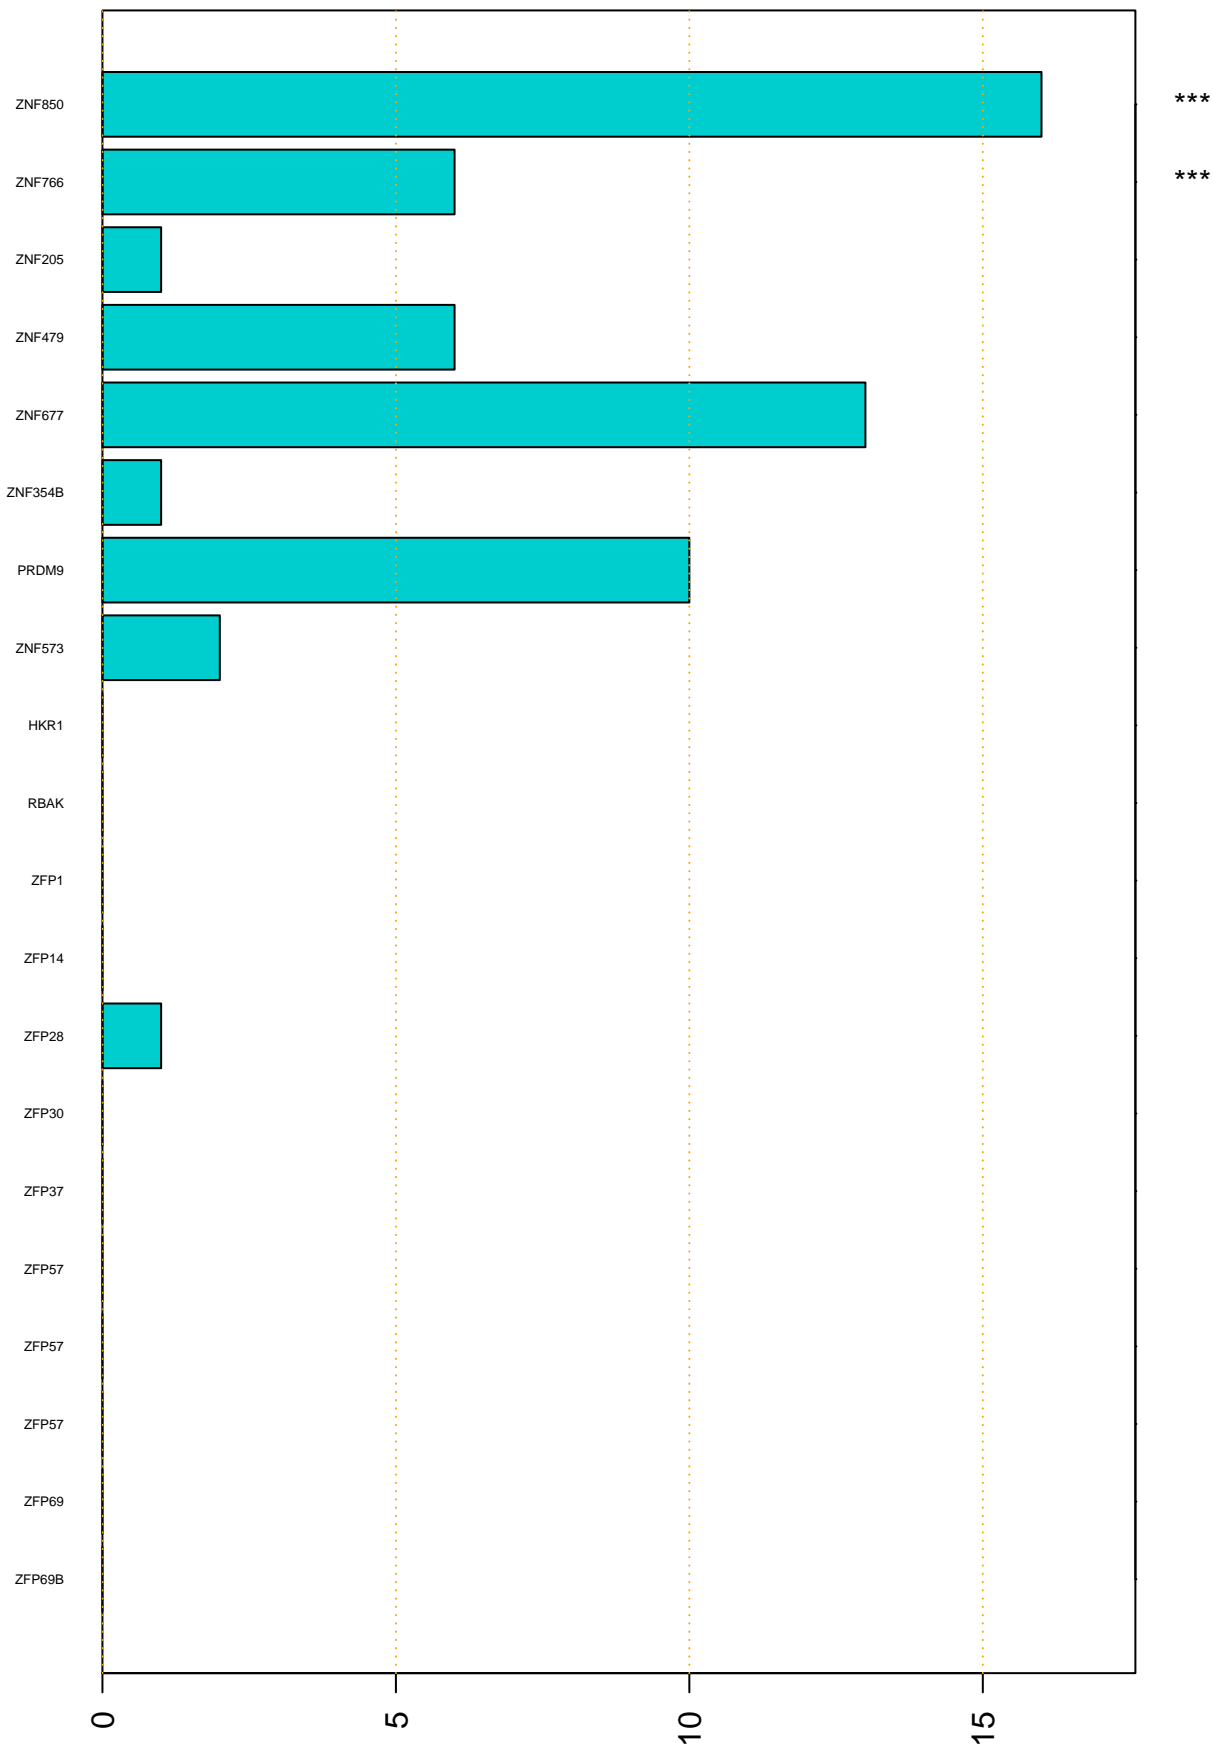

Enriched KZFP

#TE sfam with peak