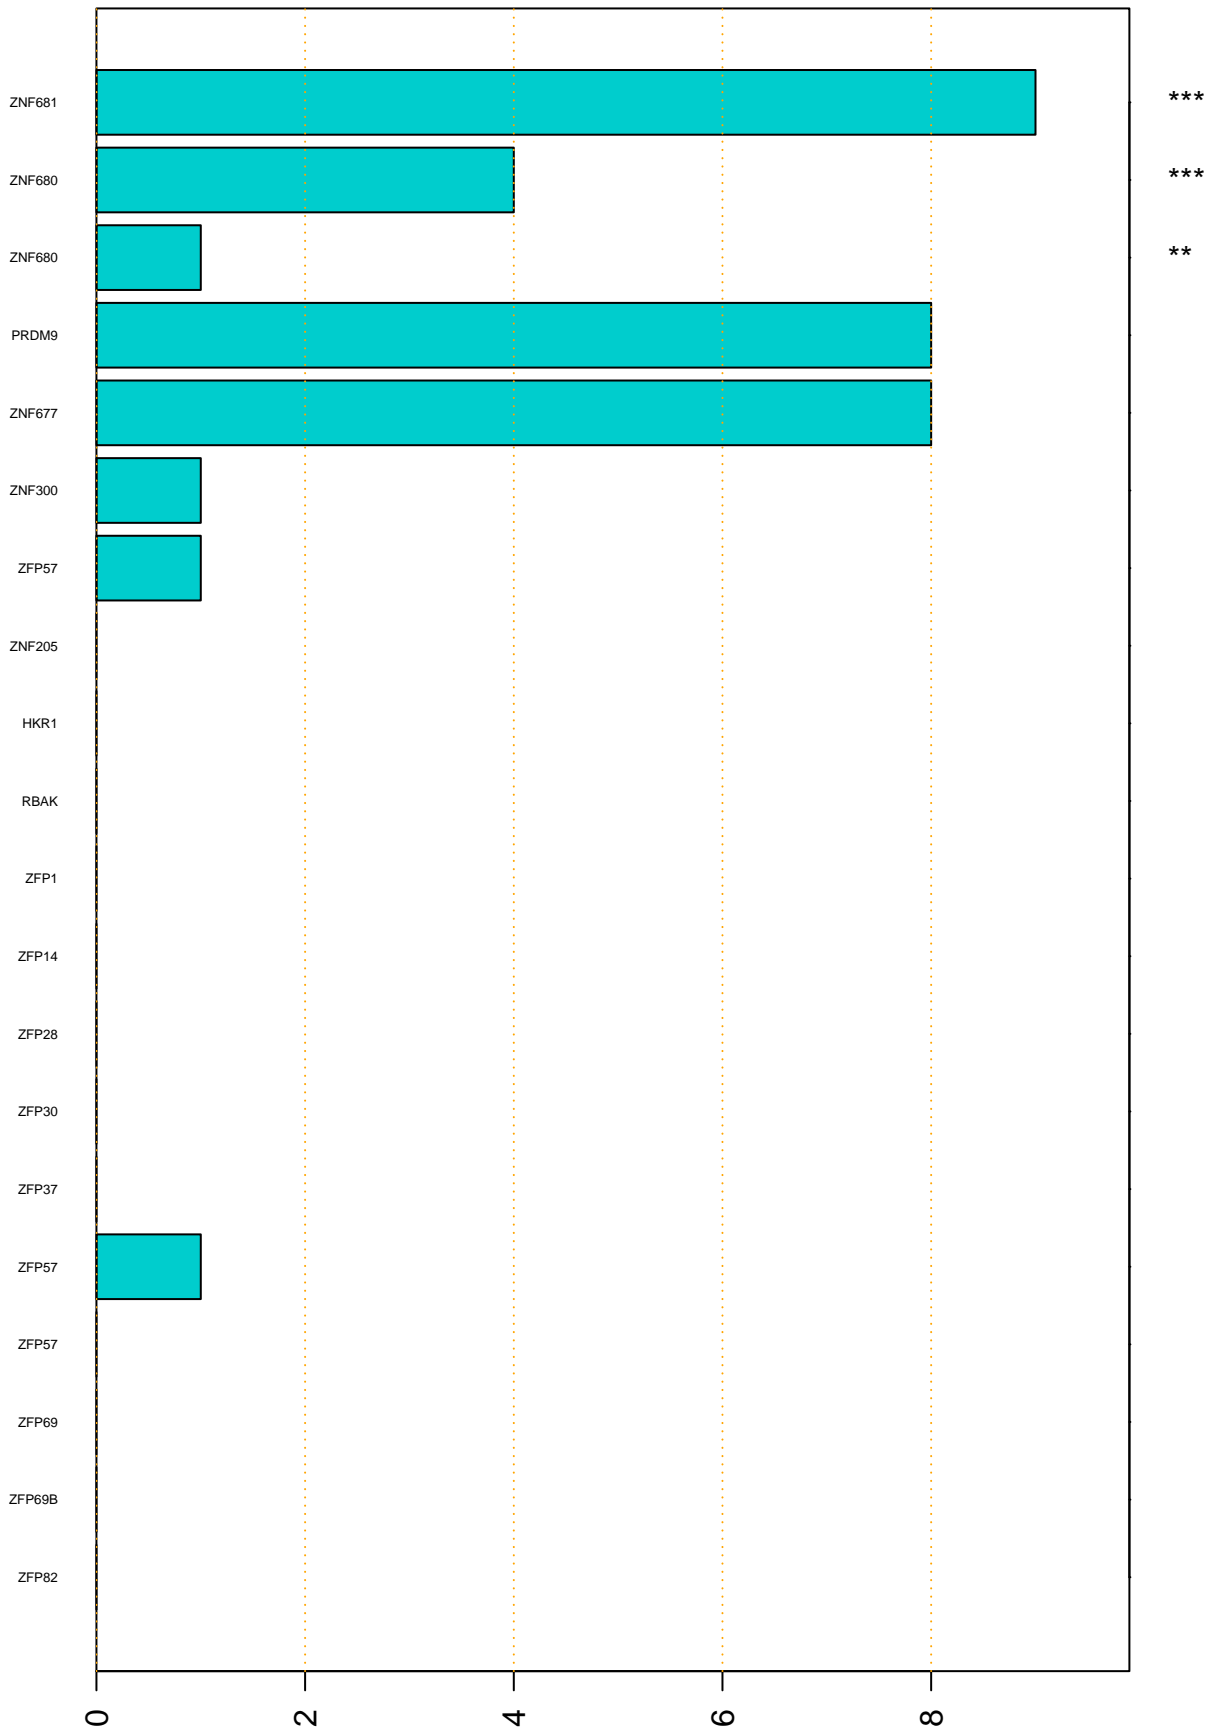

Enriched KZFP

#TE sfam with peak