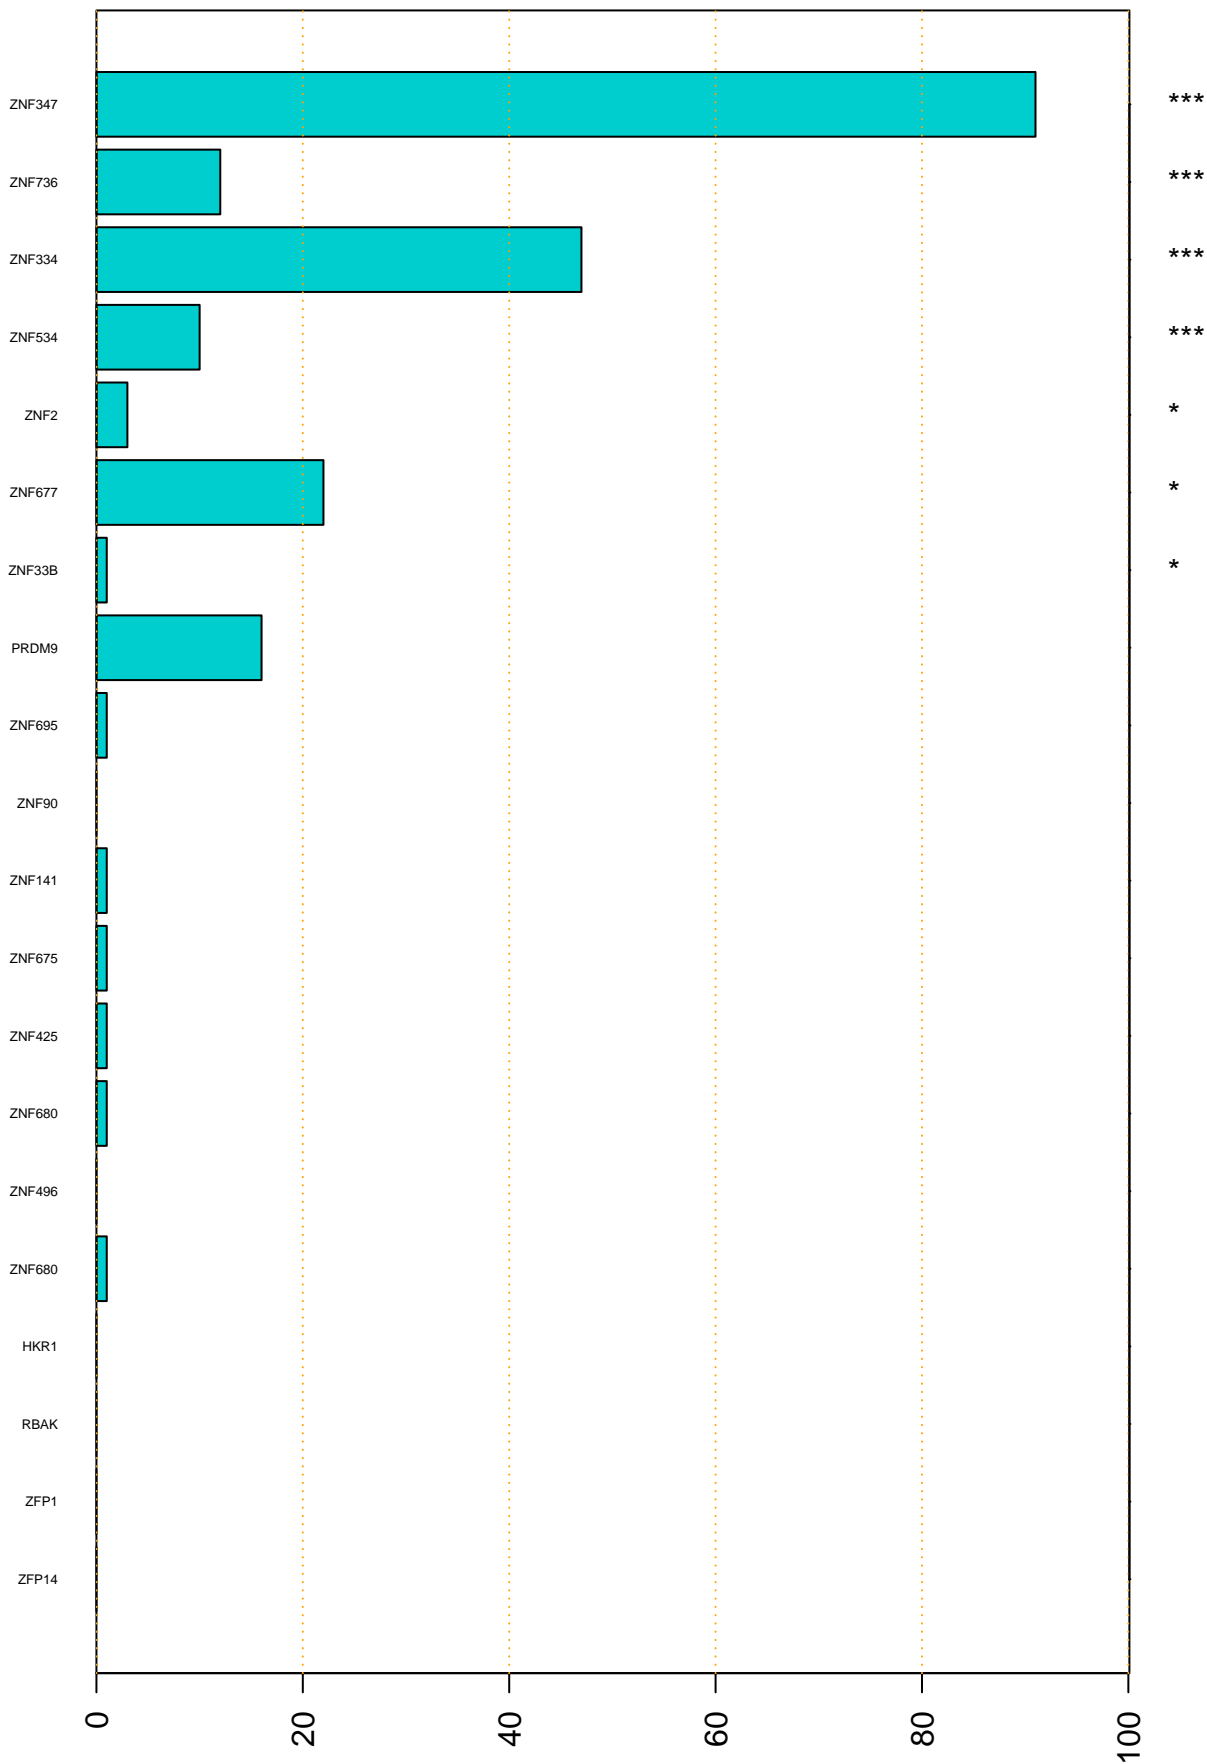

Enriched KZFP

#TE sfam with peak