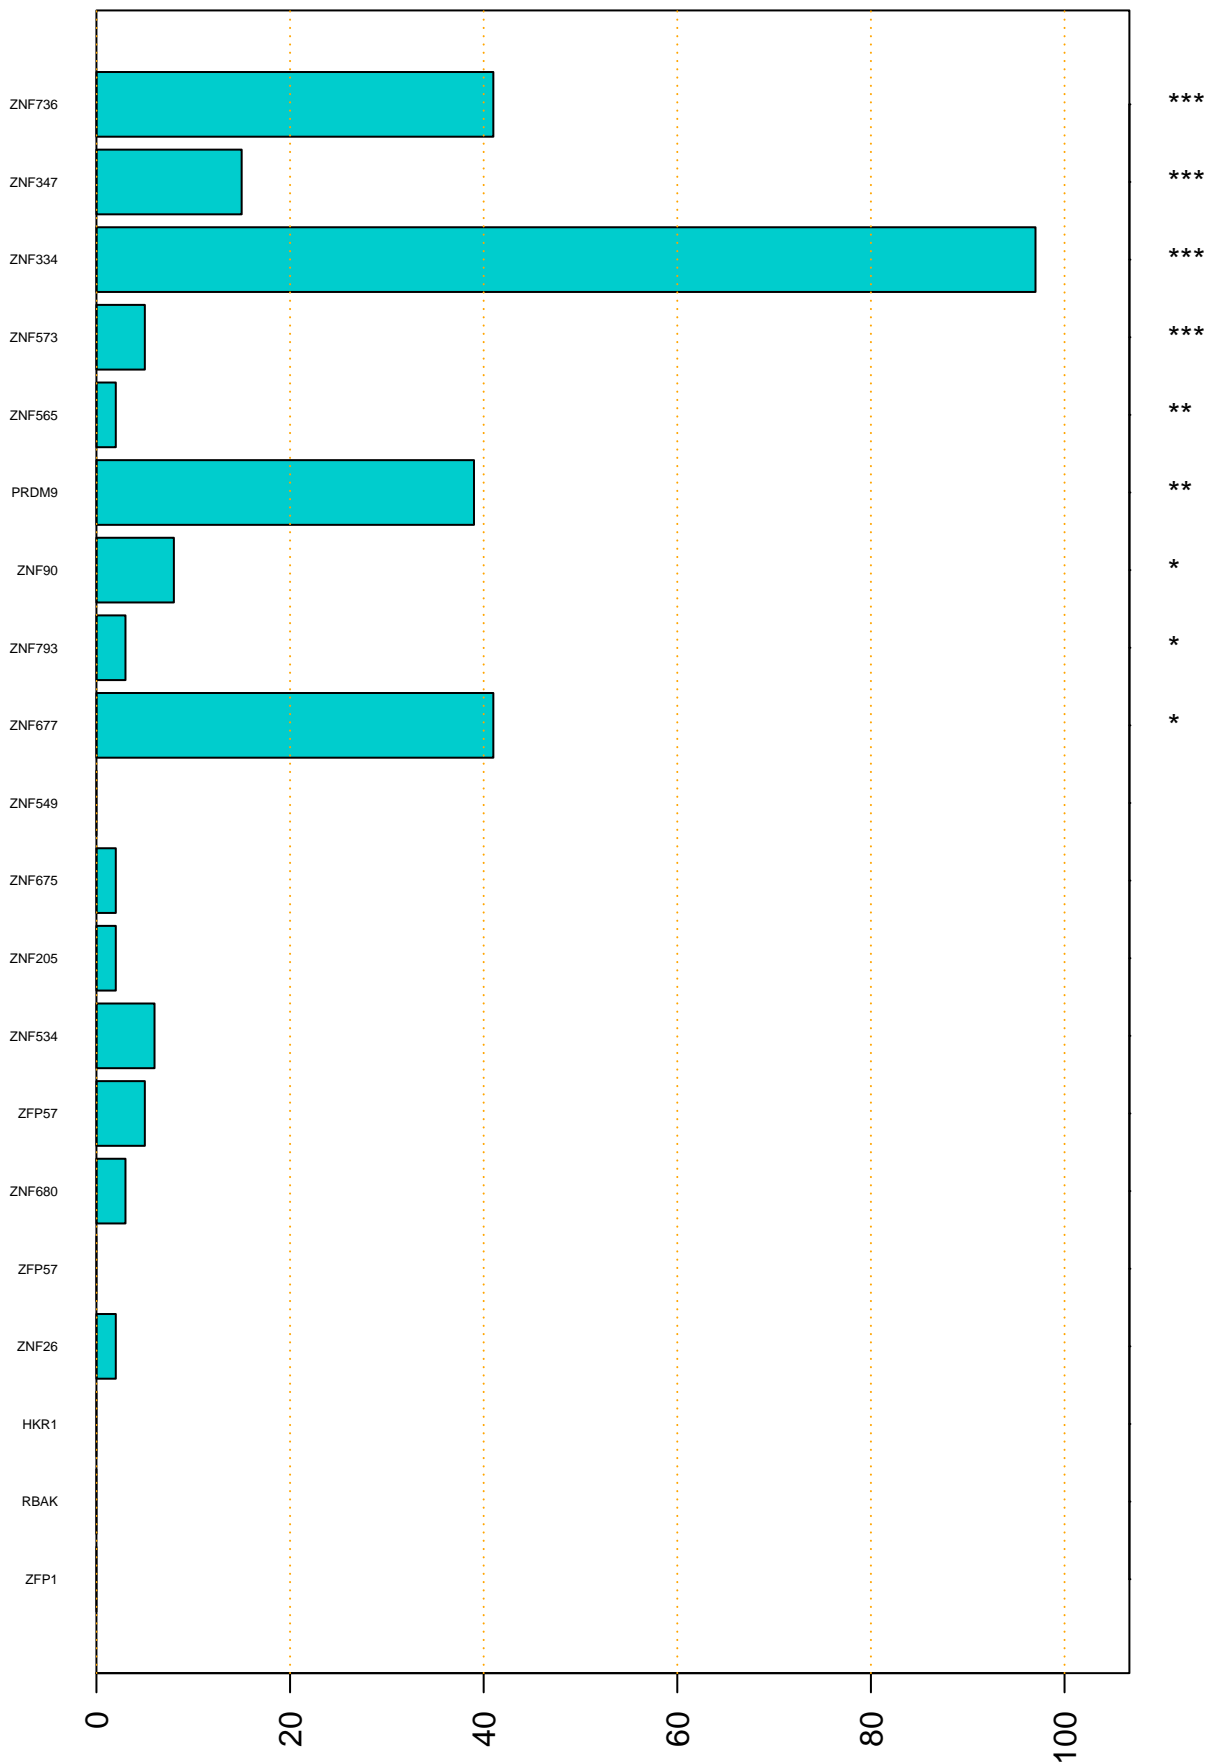

Enriched KZFP

#TE sfam with peak