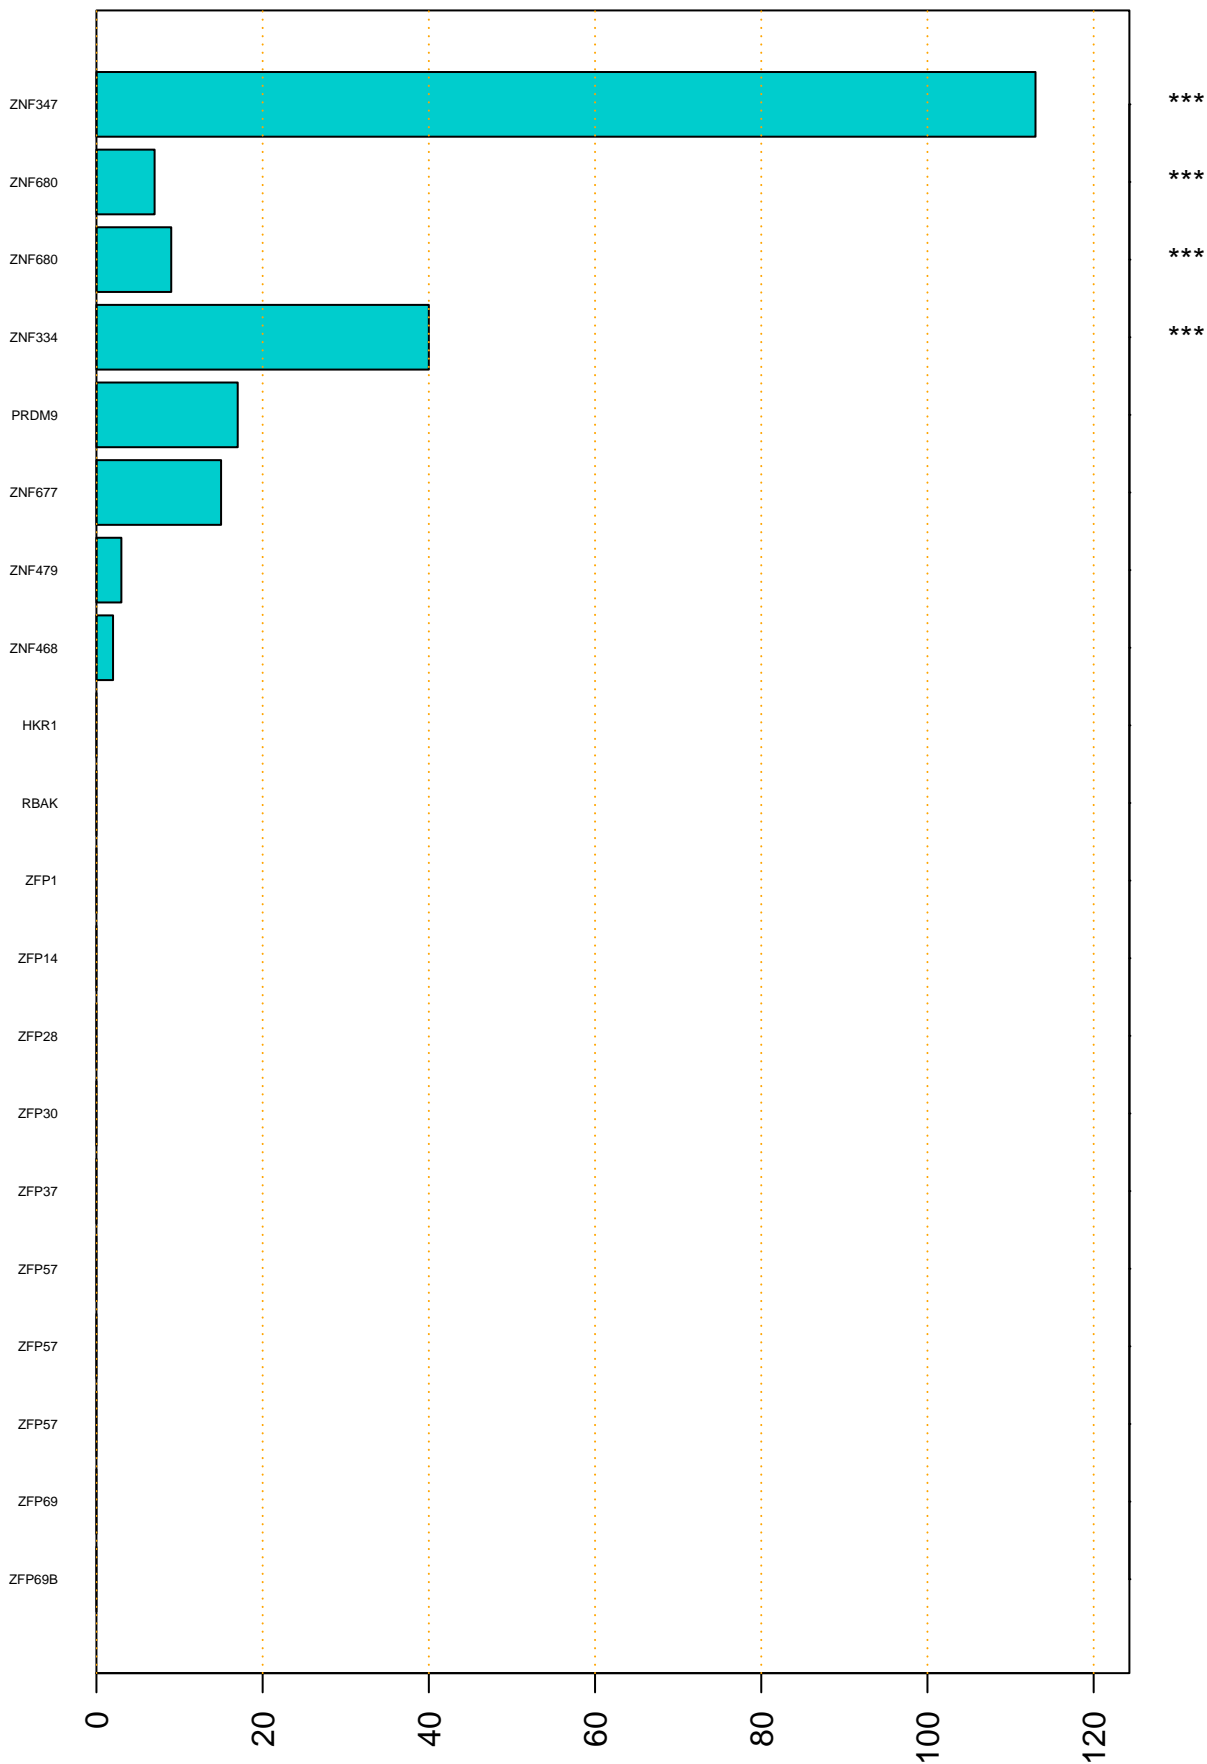

Enriched KZFP

#TE sfam with peak