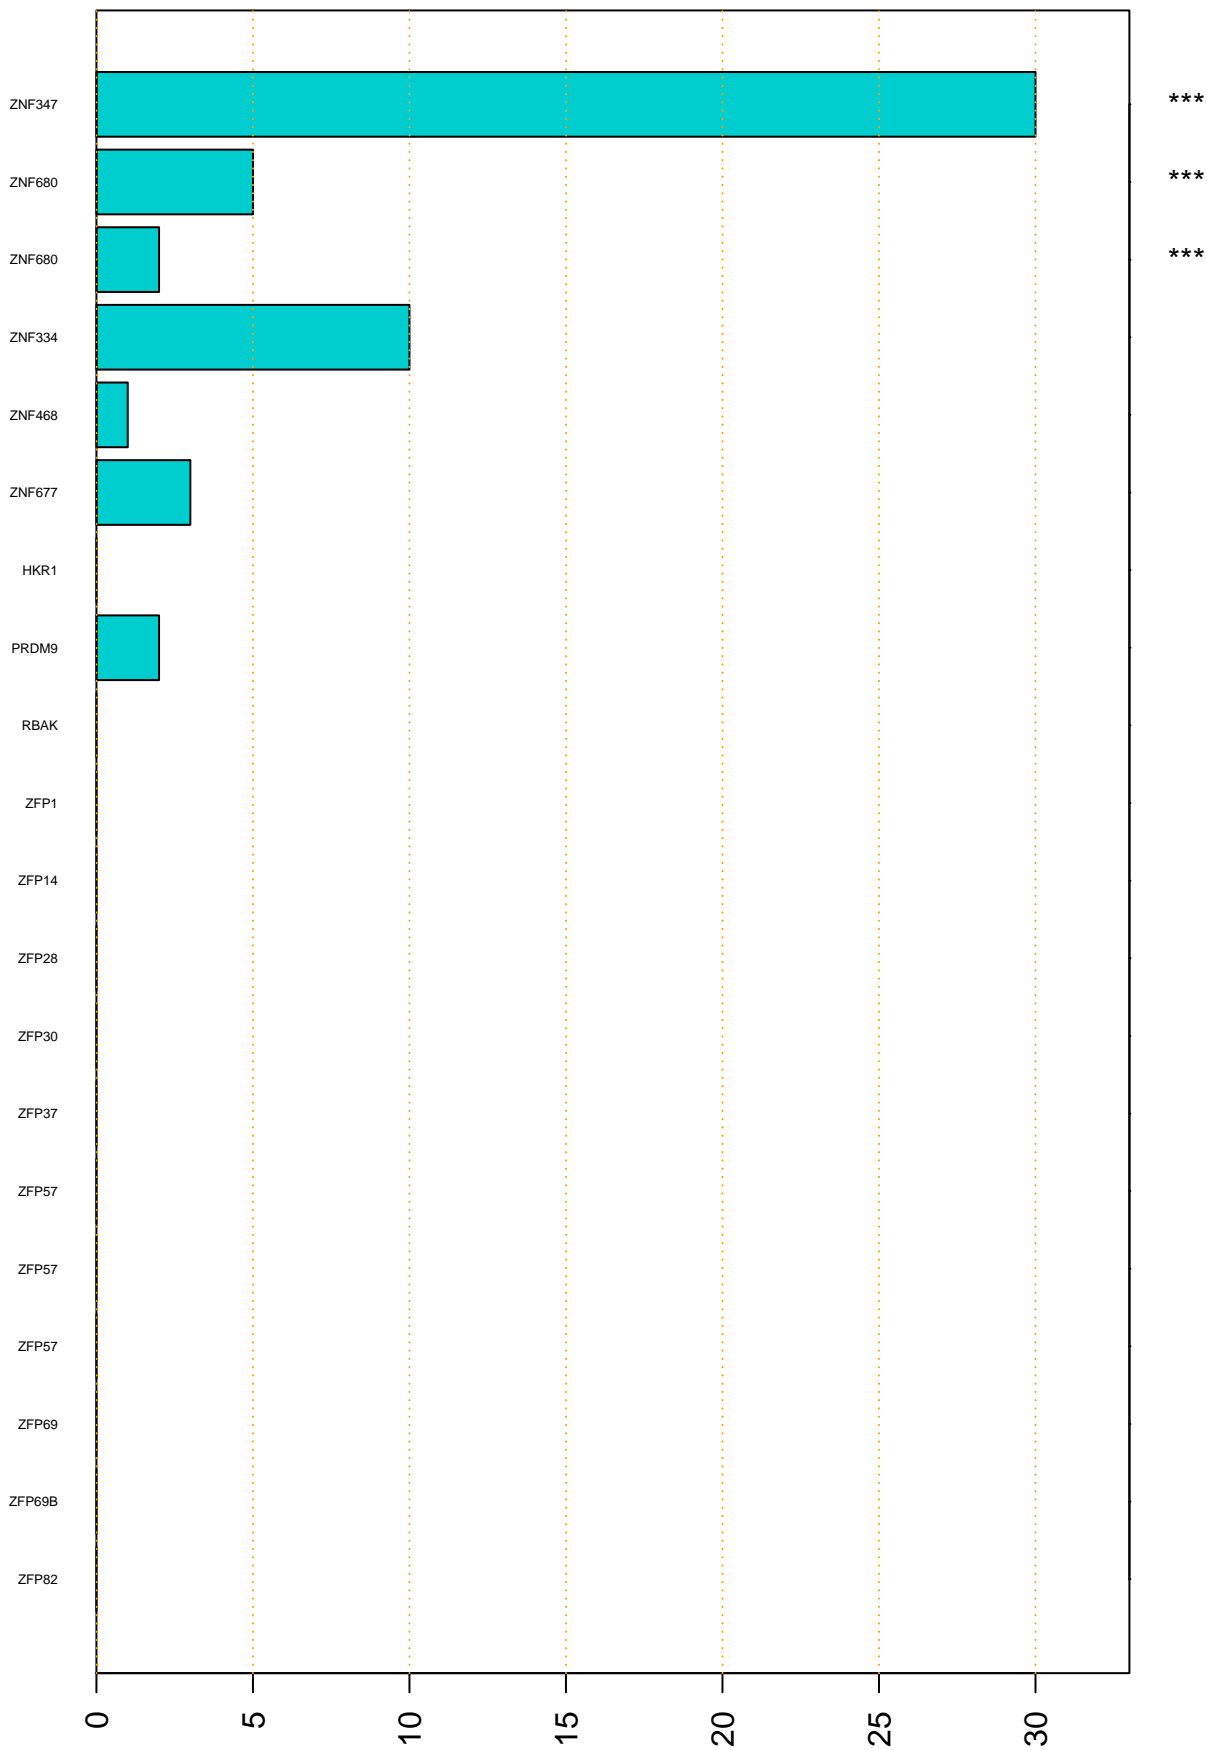

Enriched KZFP

#TE sfam with peak