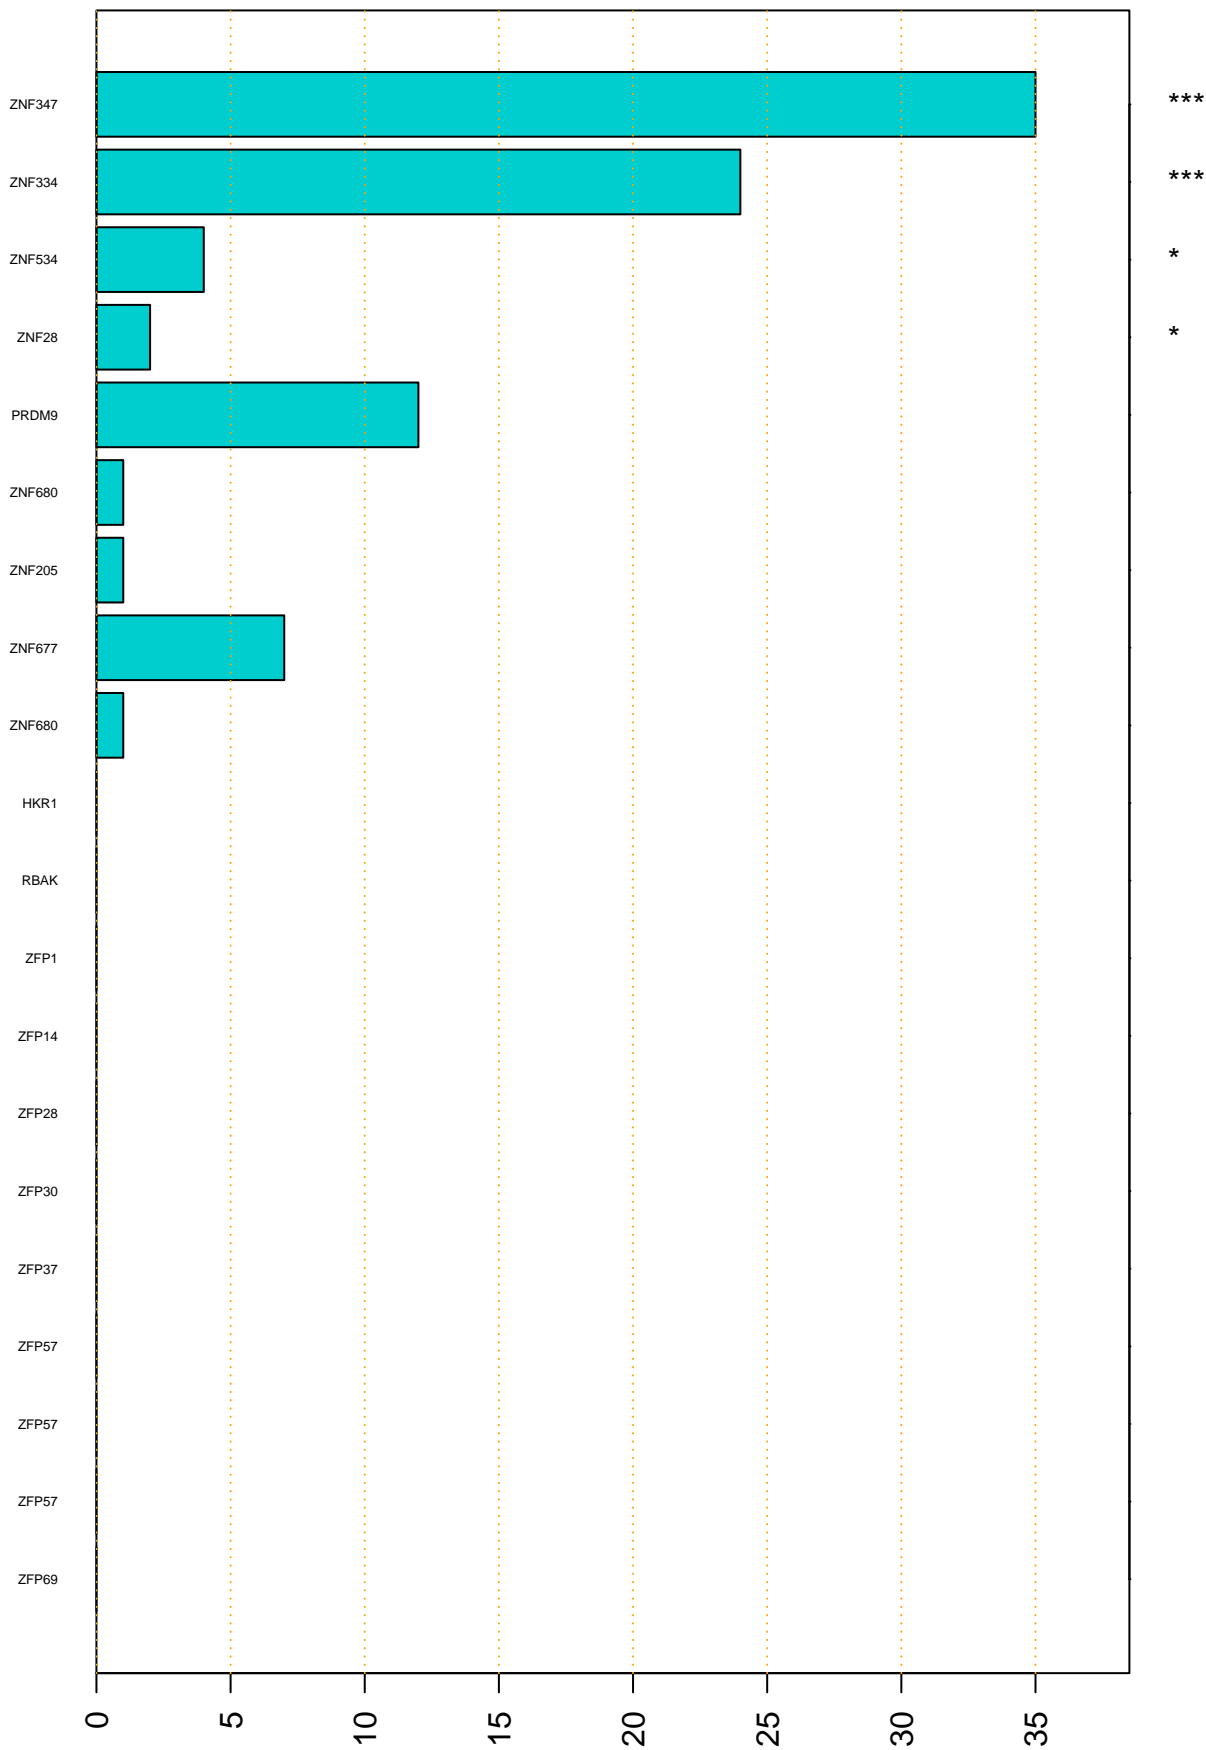

Enriched KZFP

#TE sfam with peak