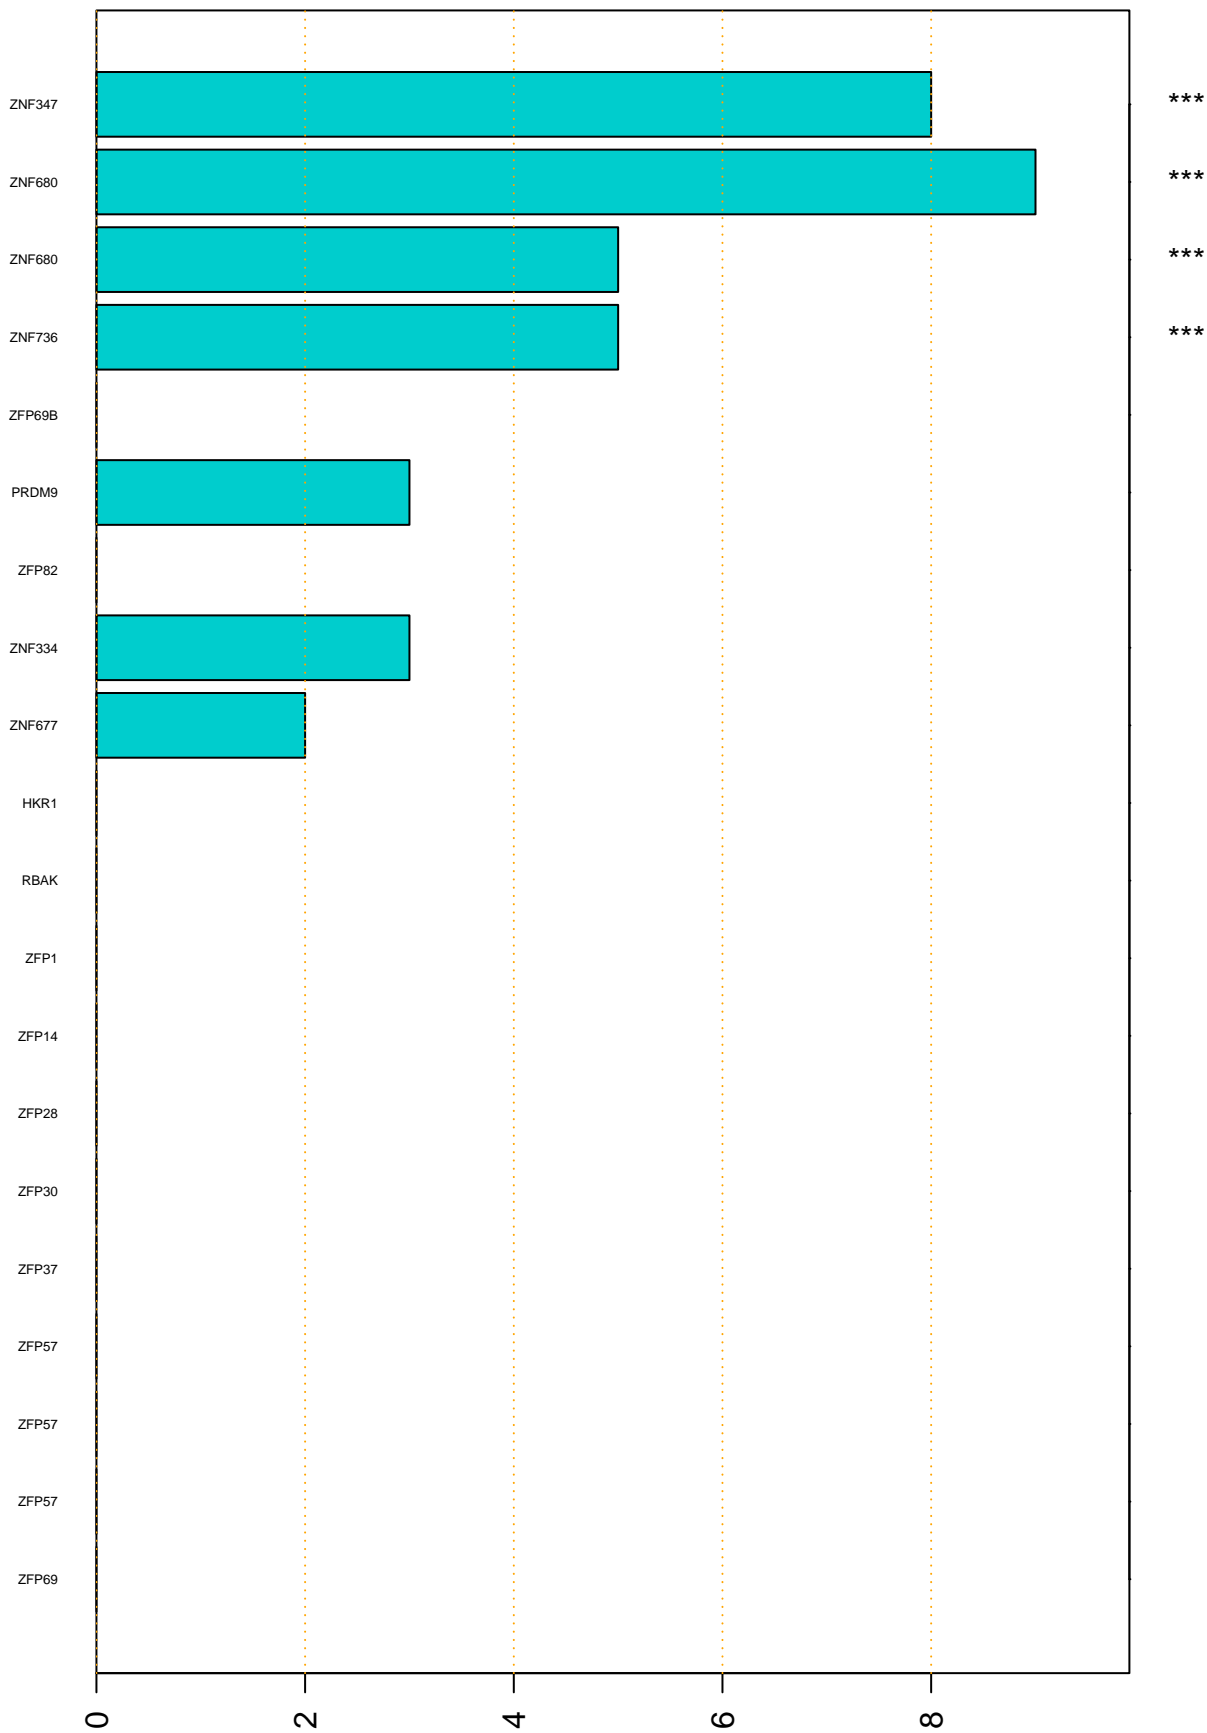

Enriched KZFP

#TE sfam with peak