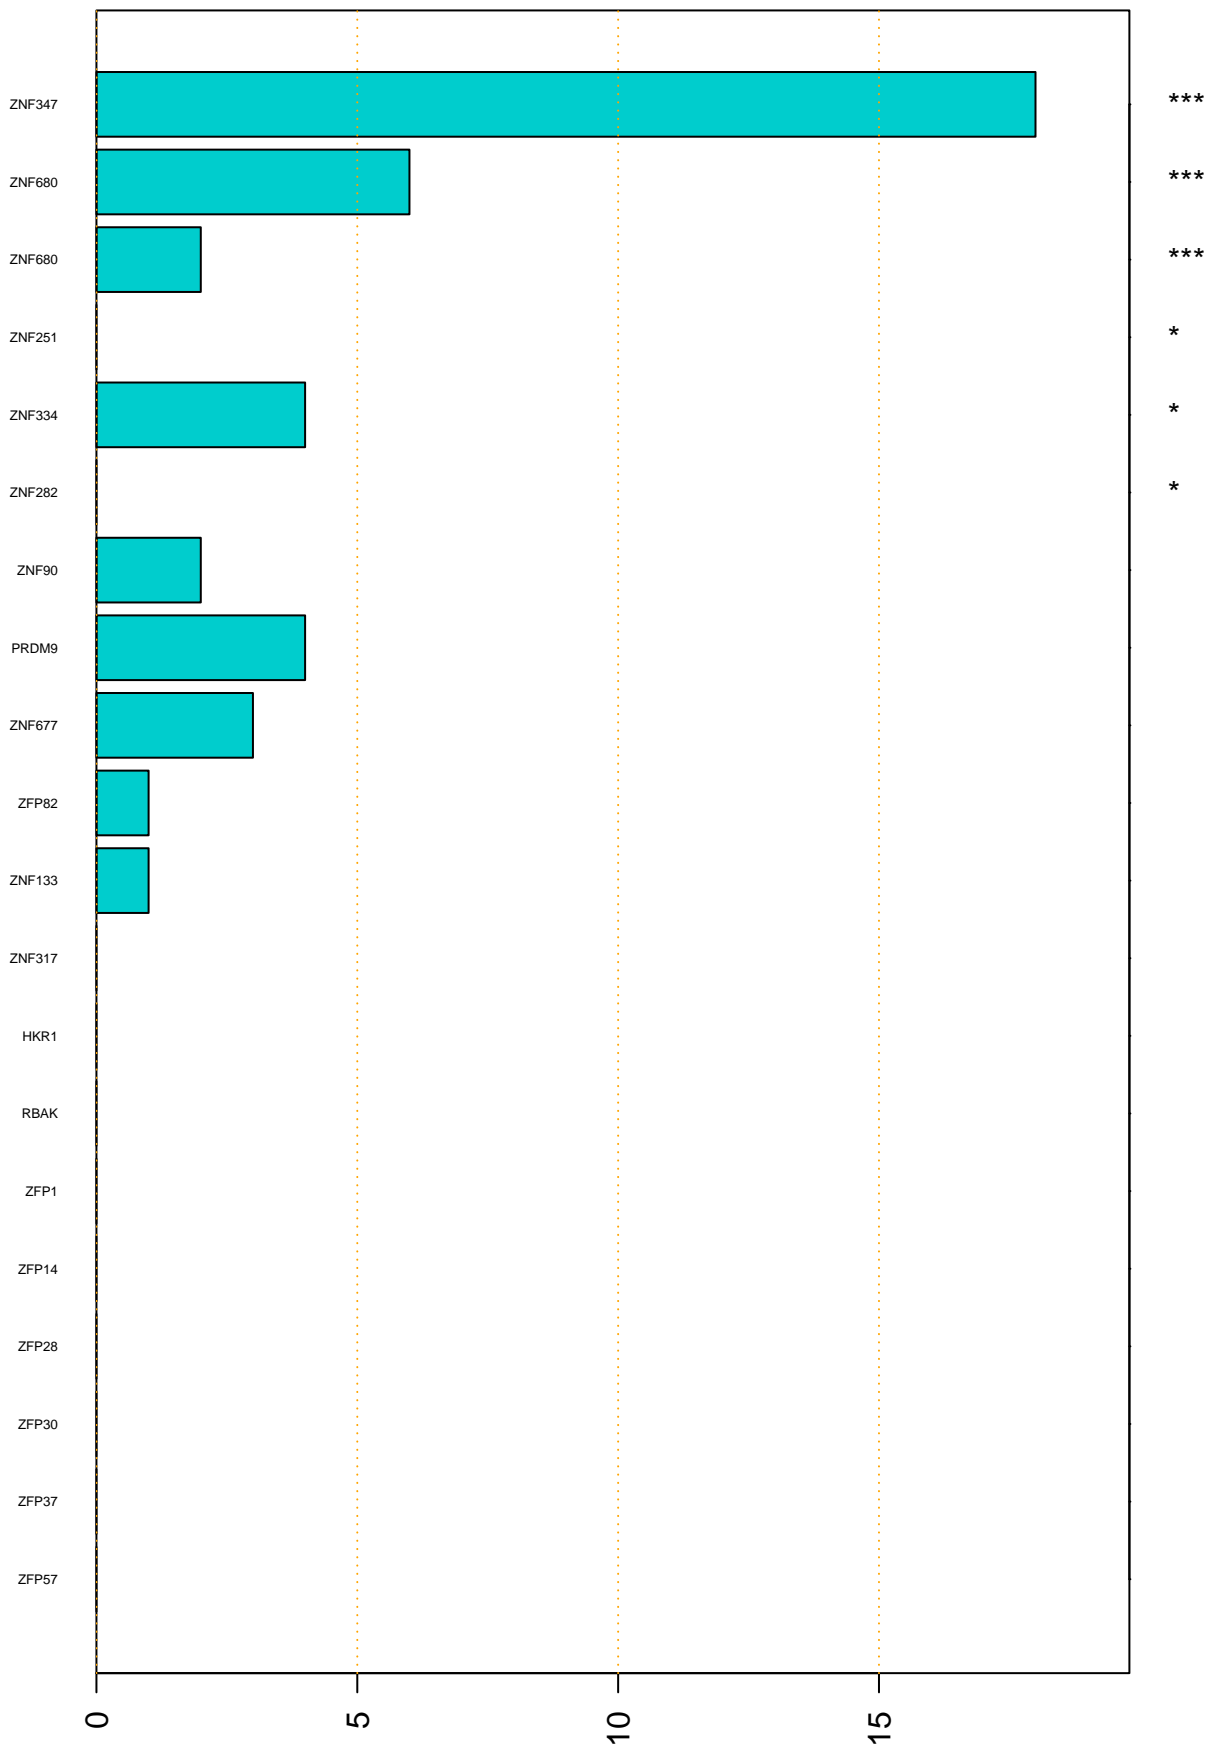

Enriched KZFP

#TE sfam with peak