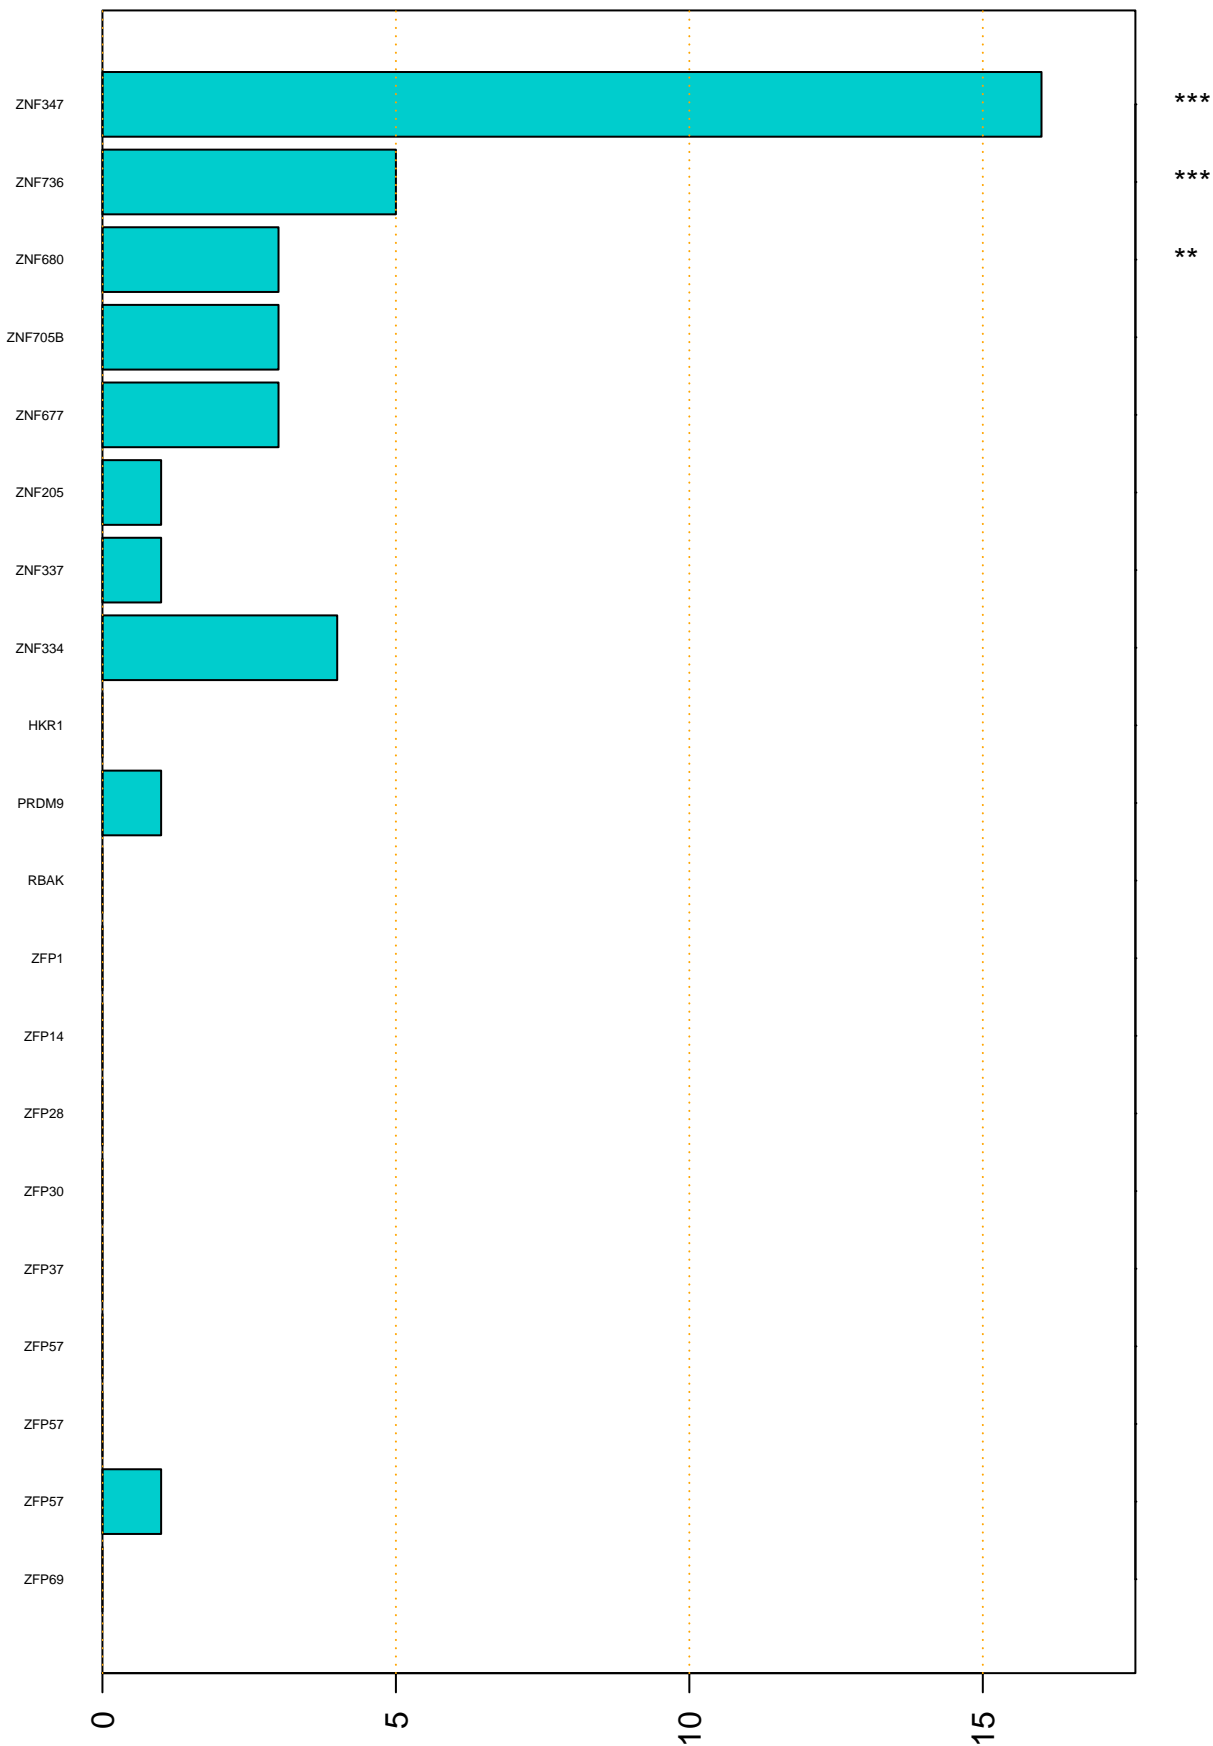

Enriched KZFP

#TE sfam with peak