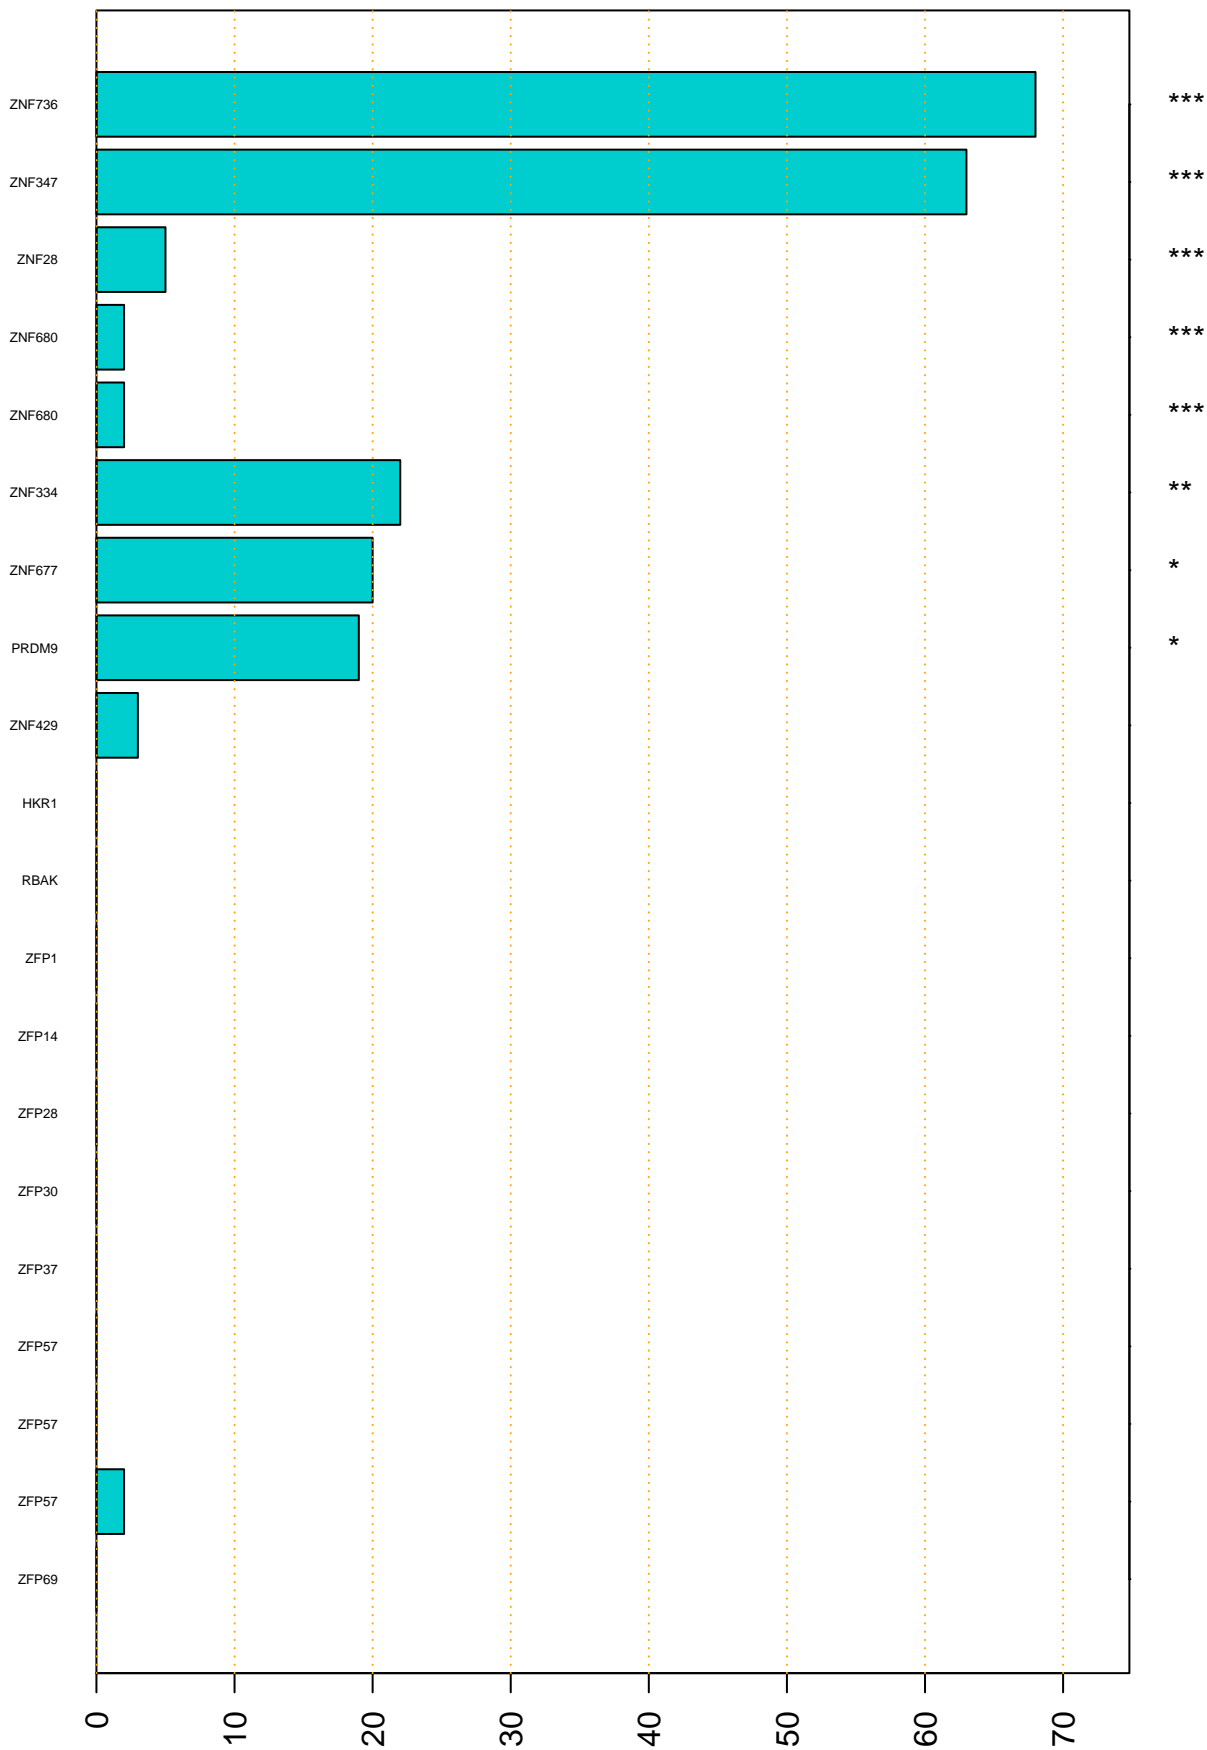

Enriched KZFP

#TE sfam with peak