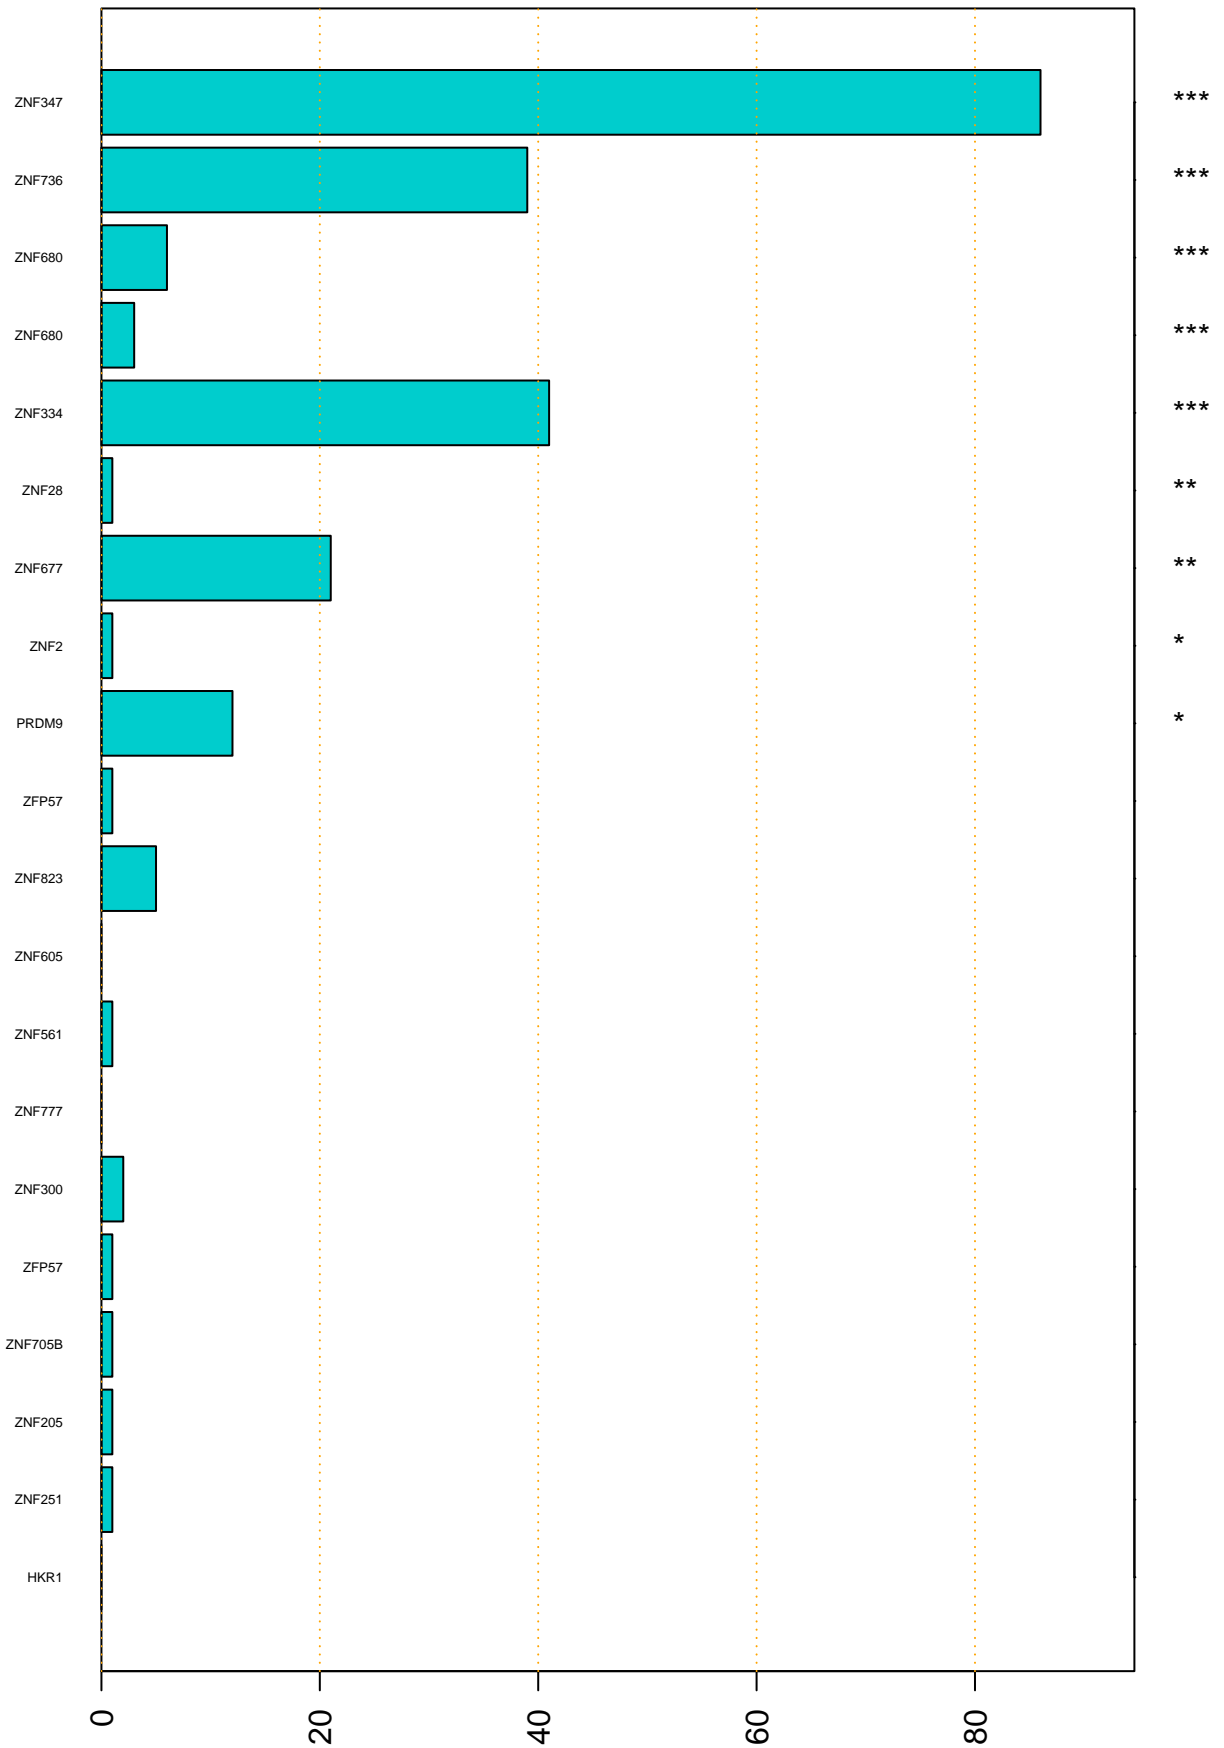

Enriched KZFP

#TE sfam with peak