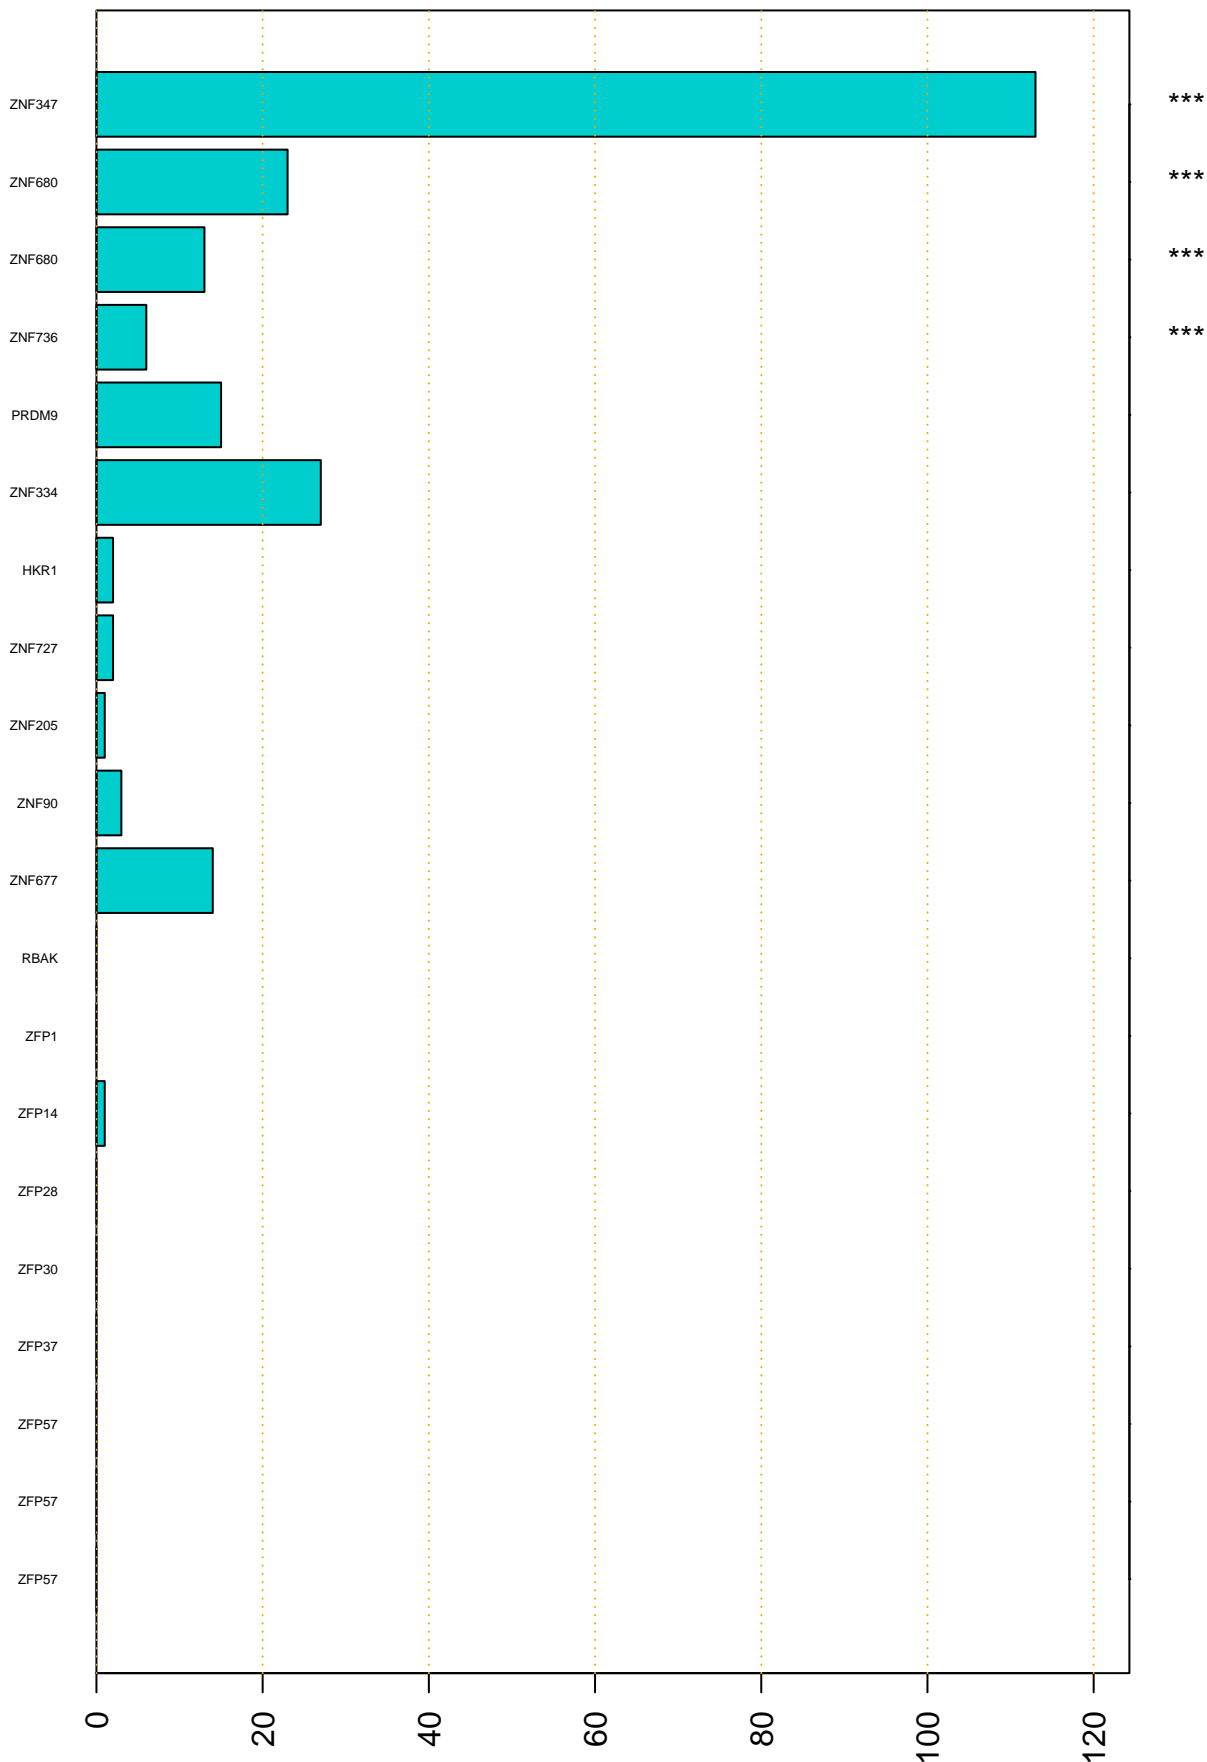

Enriched KZFP

#TE sfam with peak