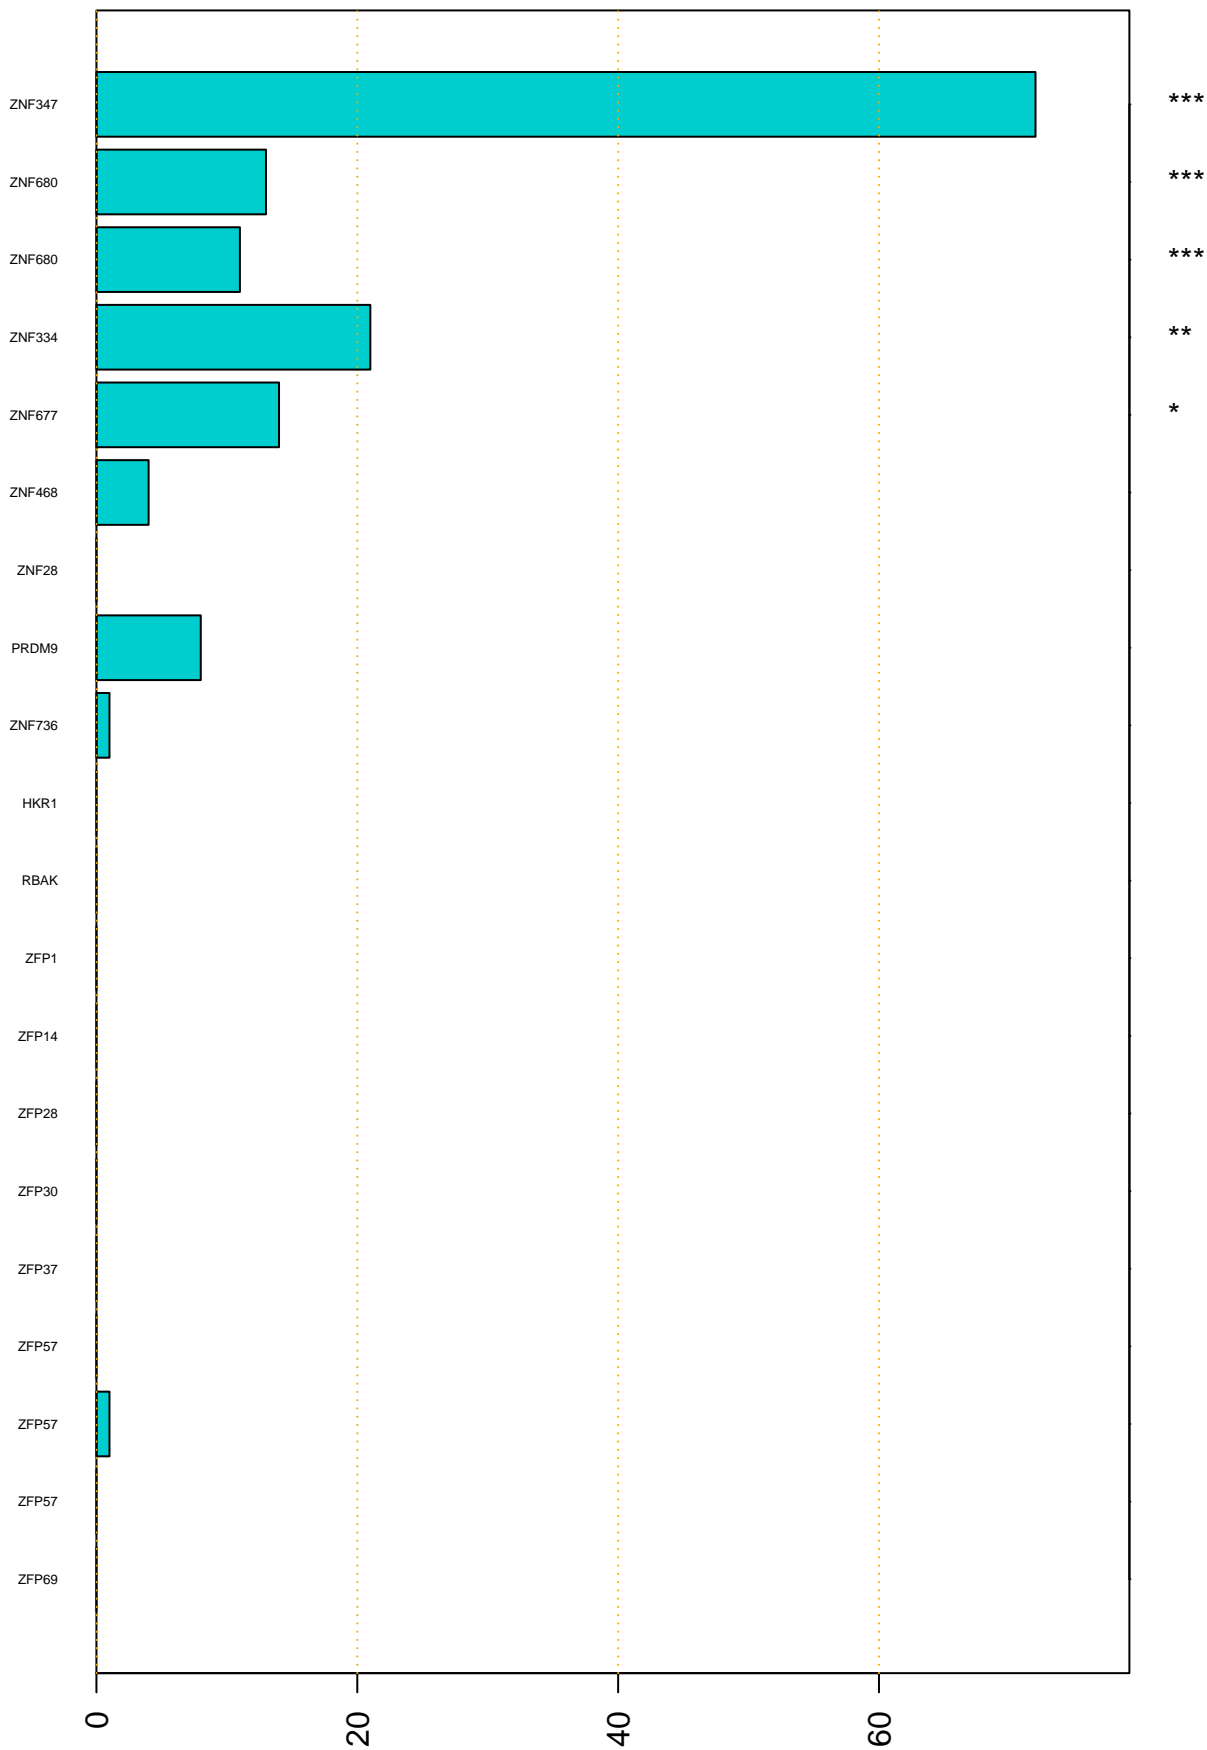

Enriched KZFP

#TE sfam with peak