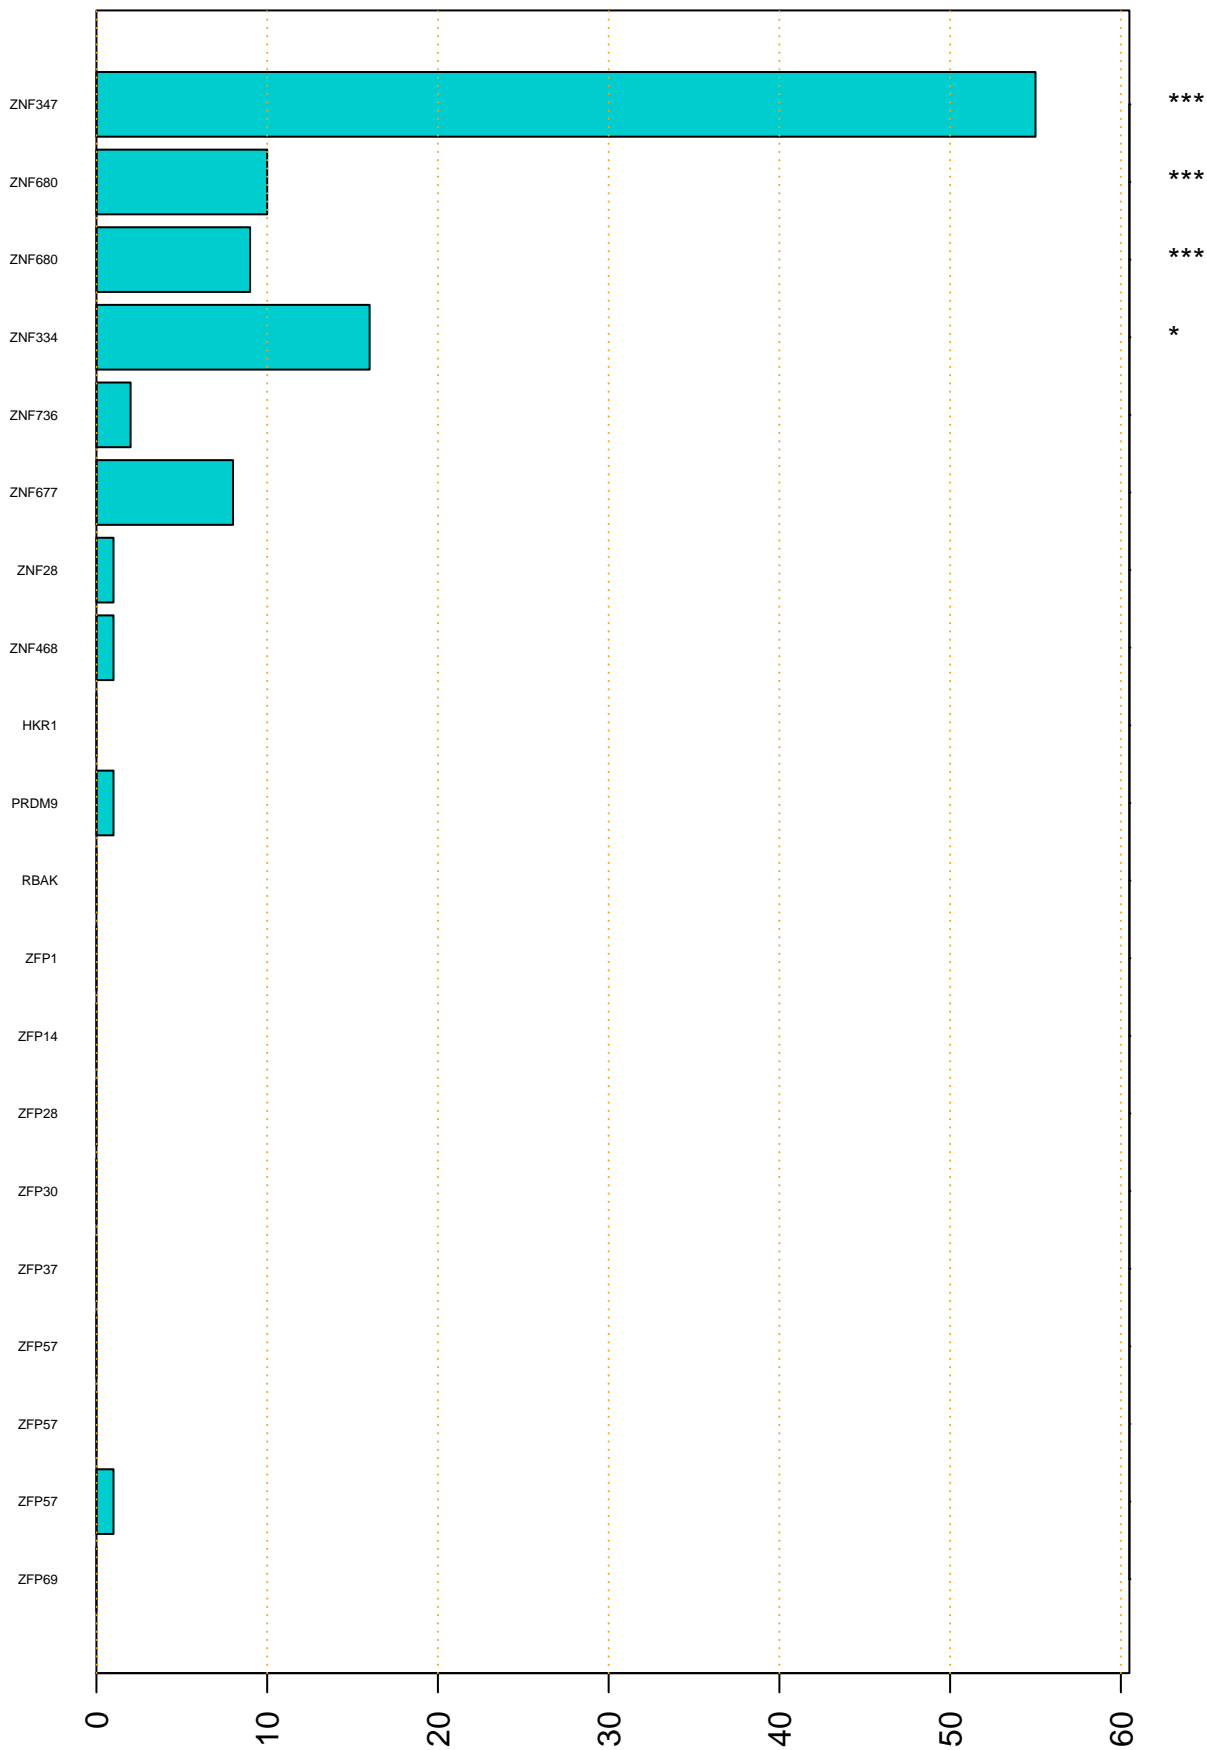

Enriched KZFP

#TE sfam with peak