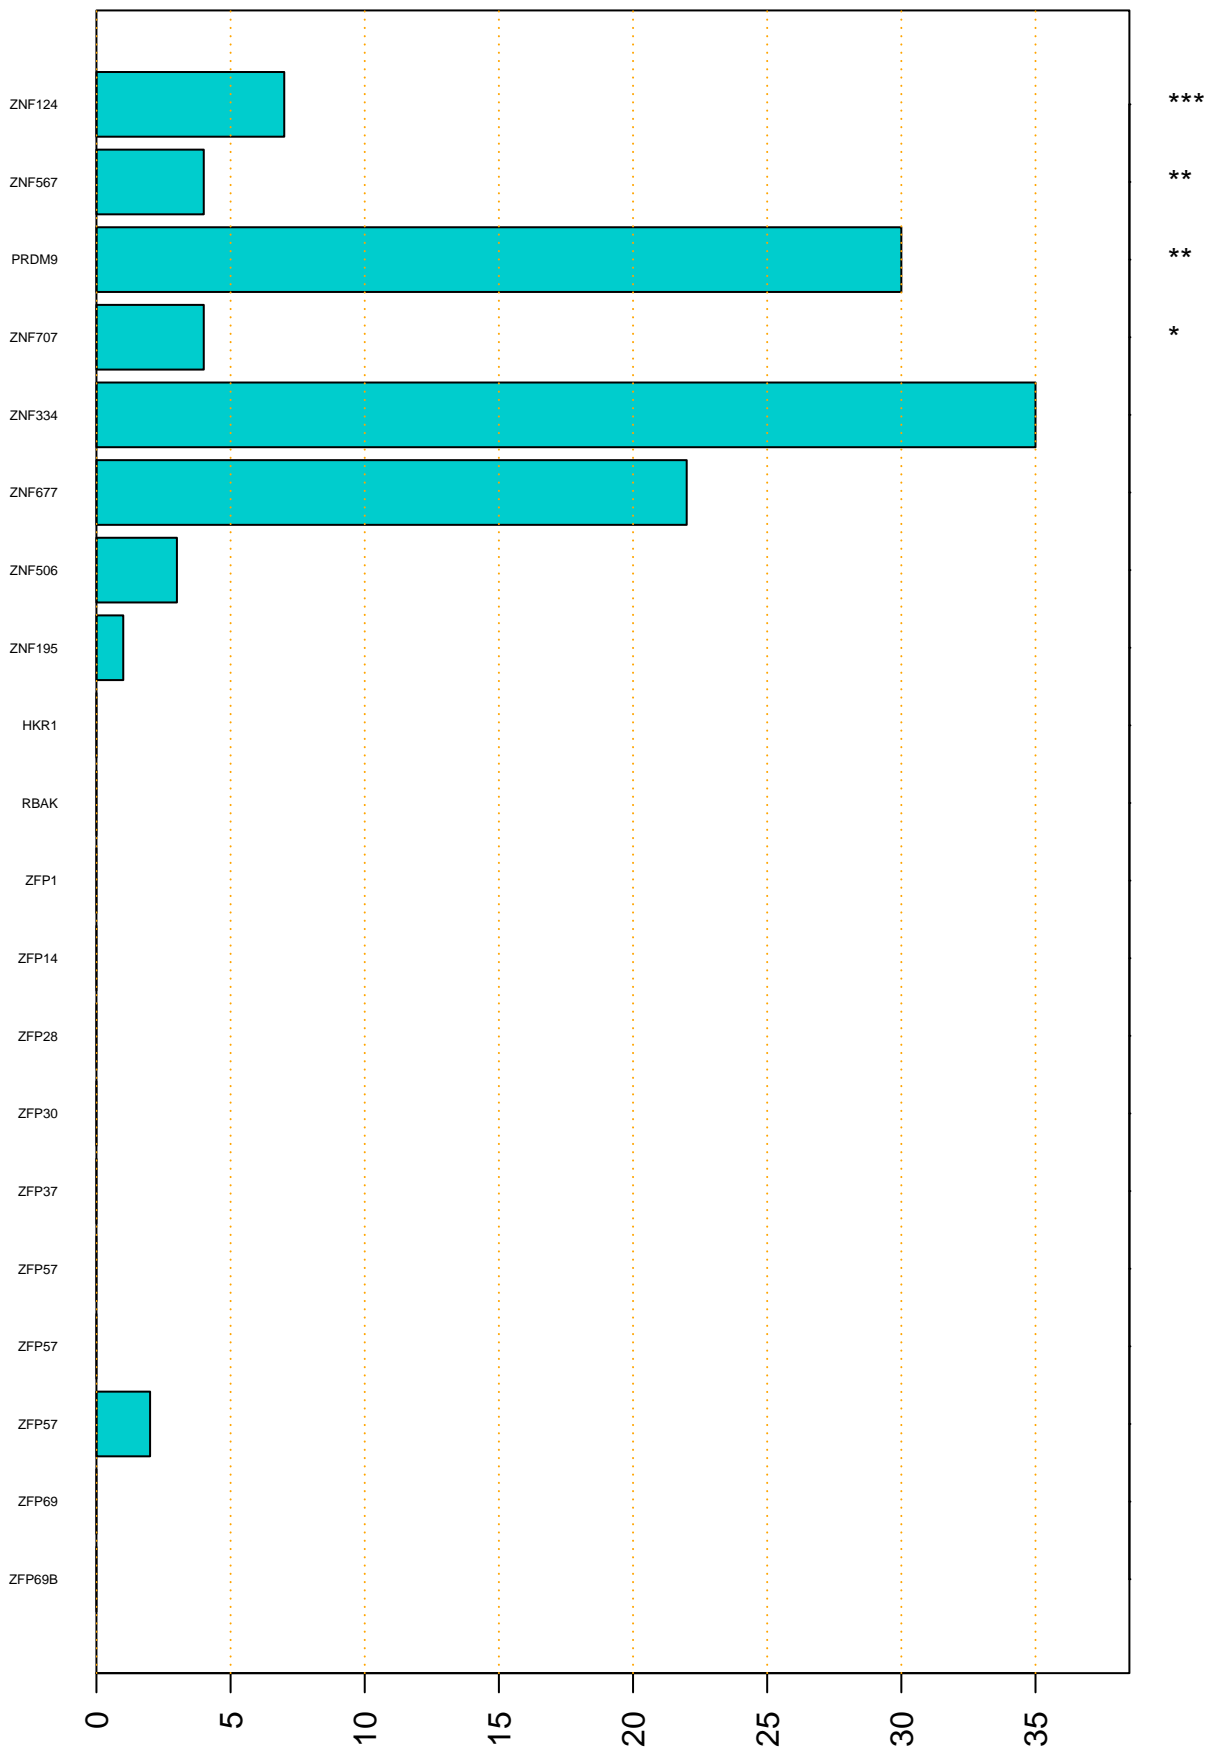

Enriched KZFP

#TE sfam with peak