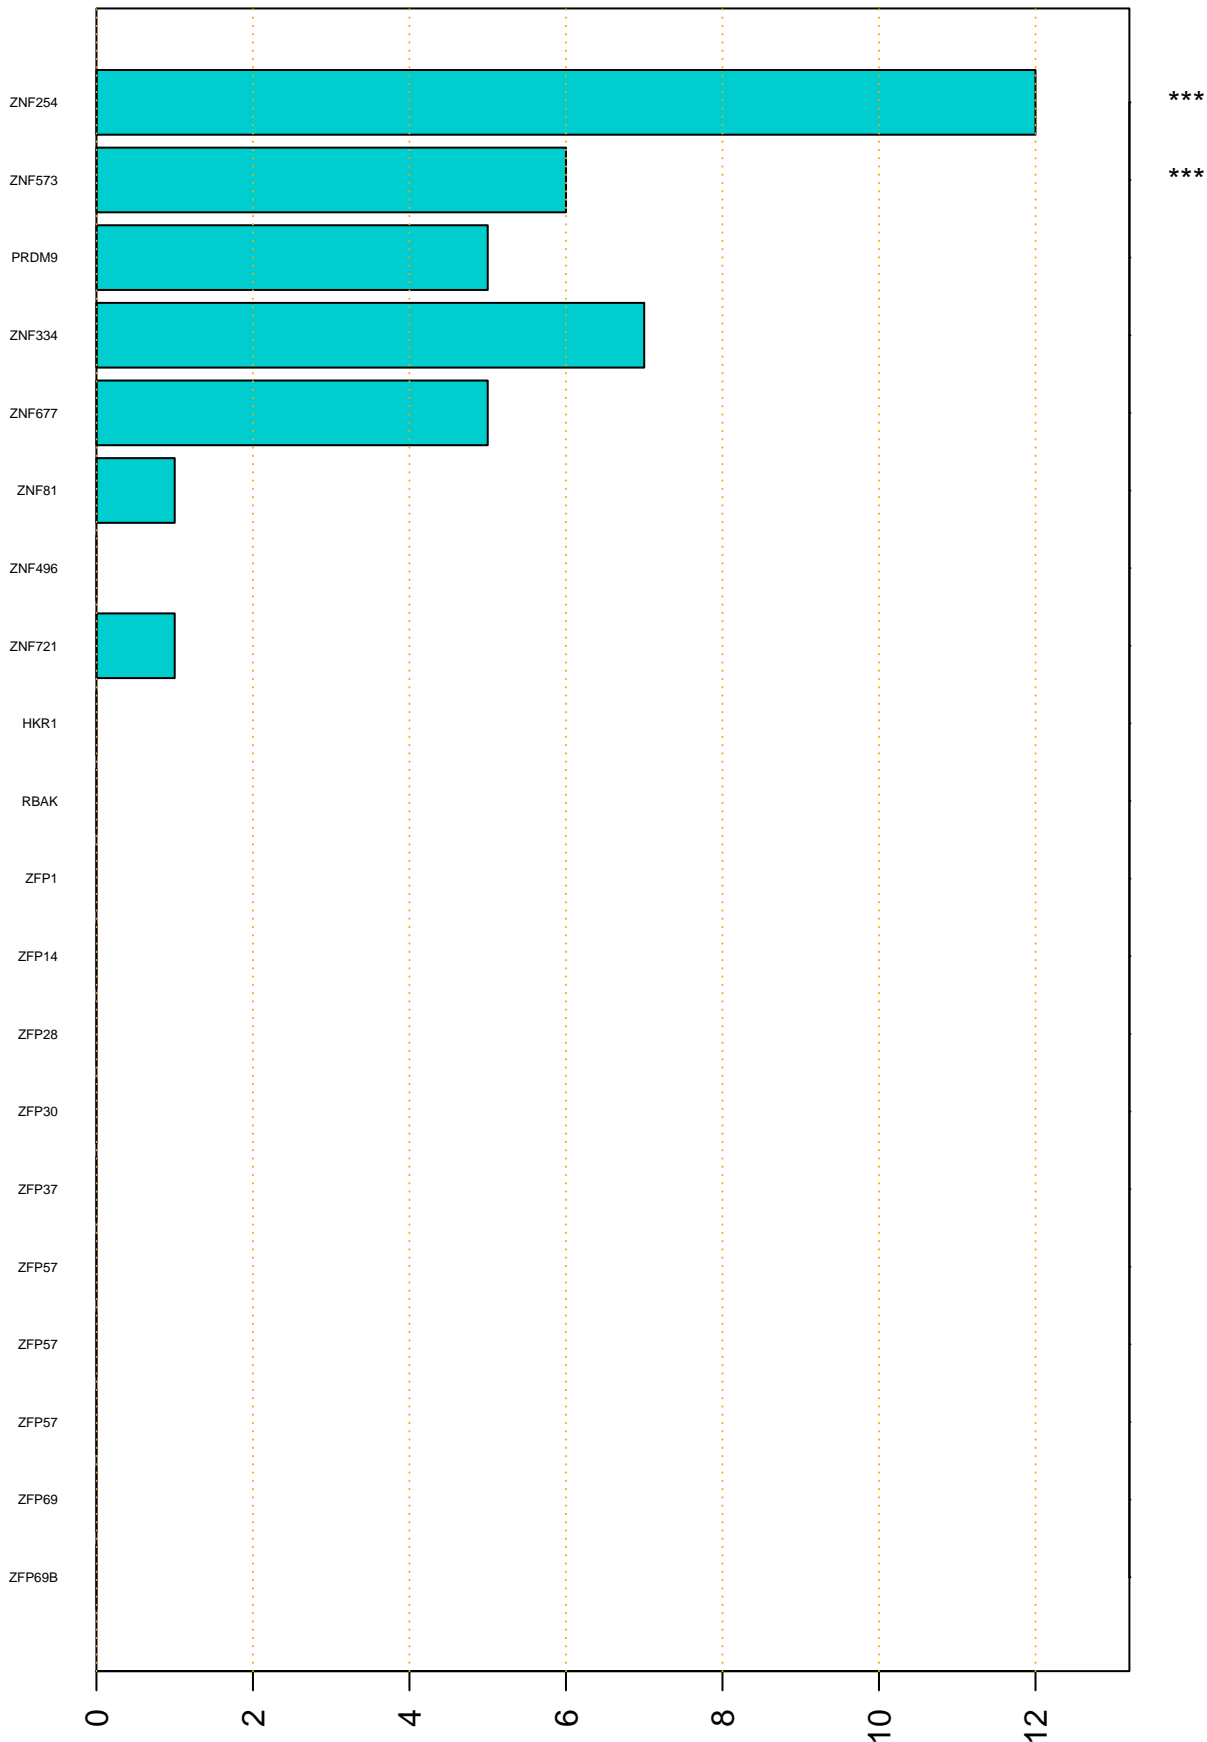

Enriched KZFP

#TE sfam with peak