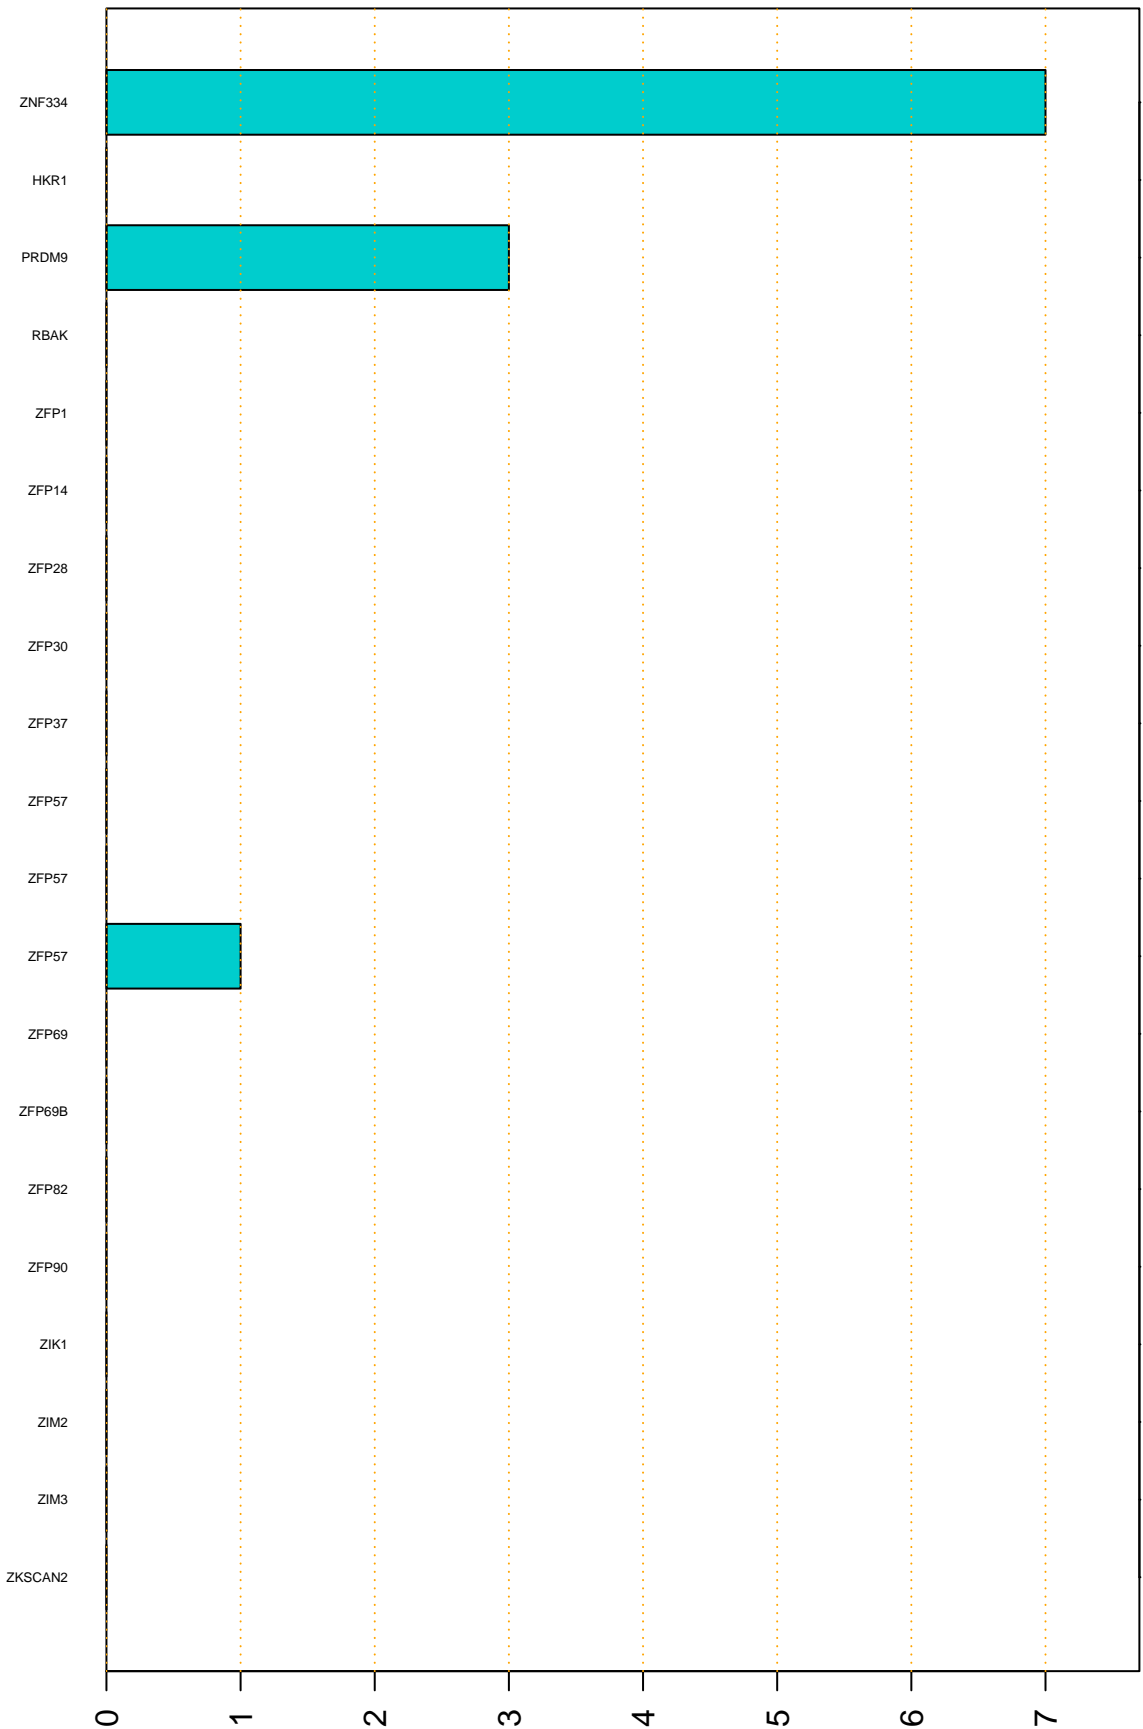

Enriched KZFP

#TE sfam with peak