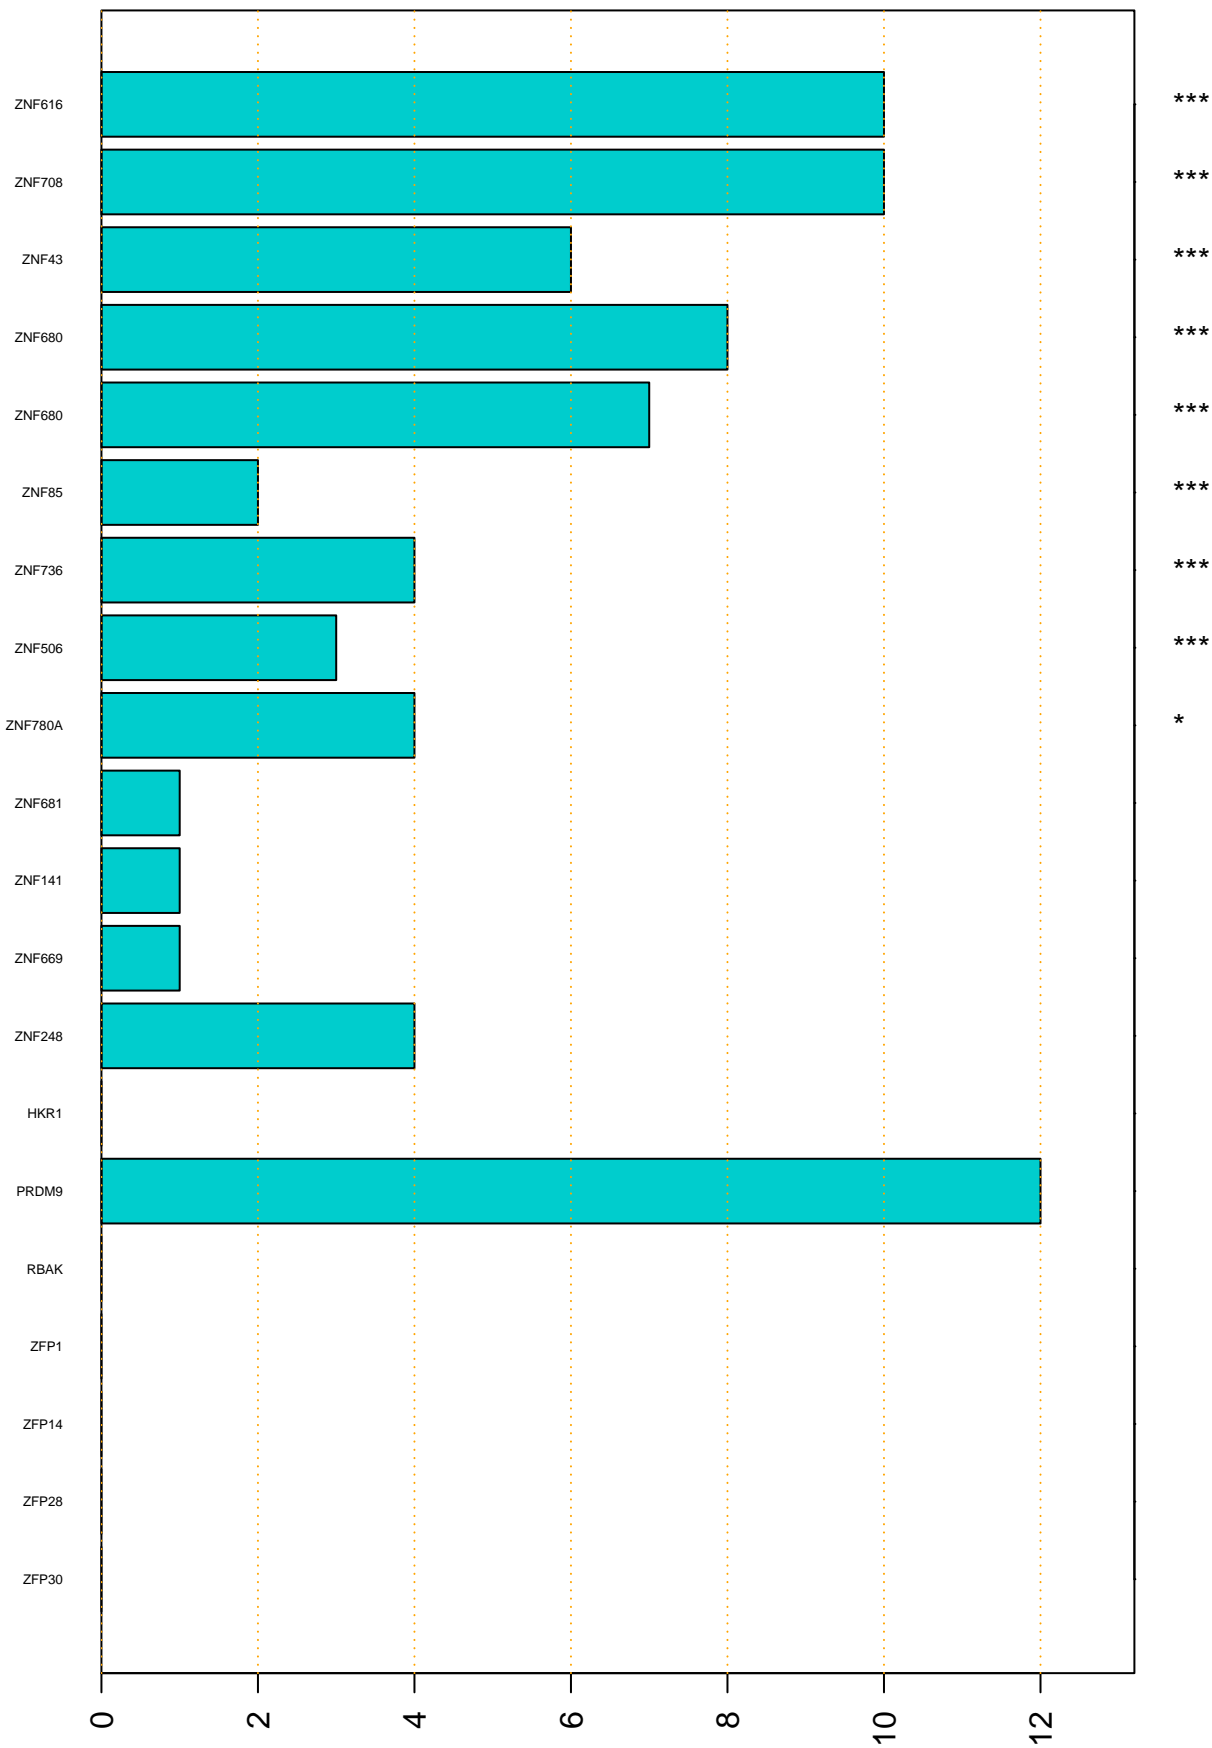

Enriched KZFP

#TE sfam with peak