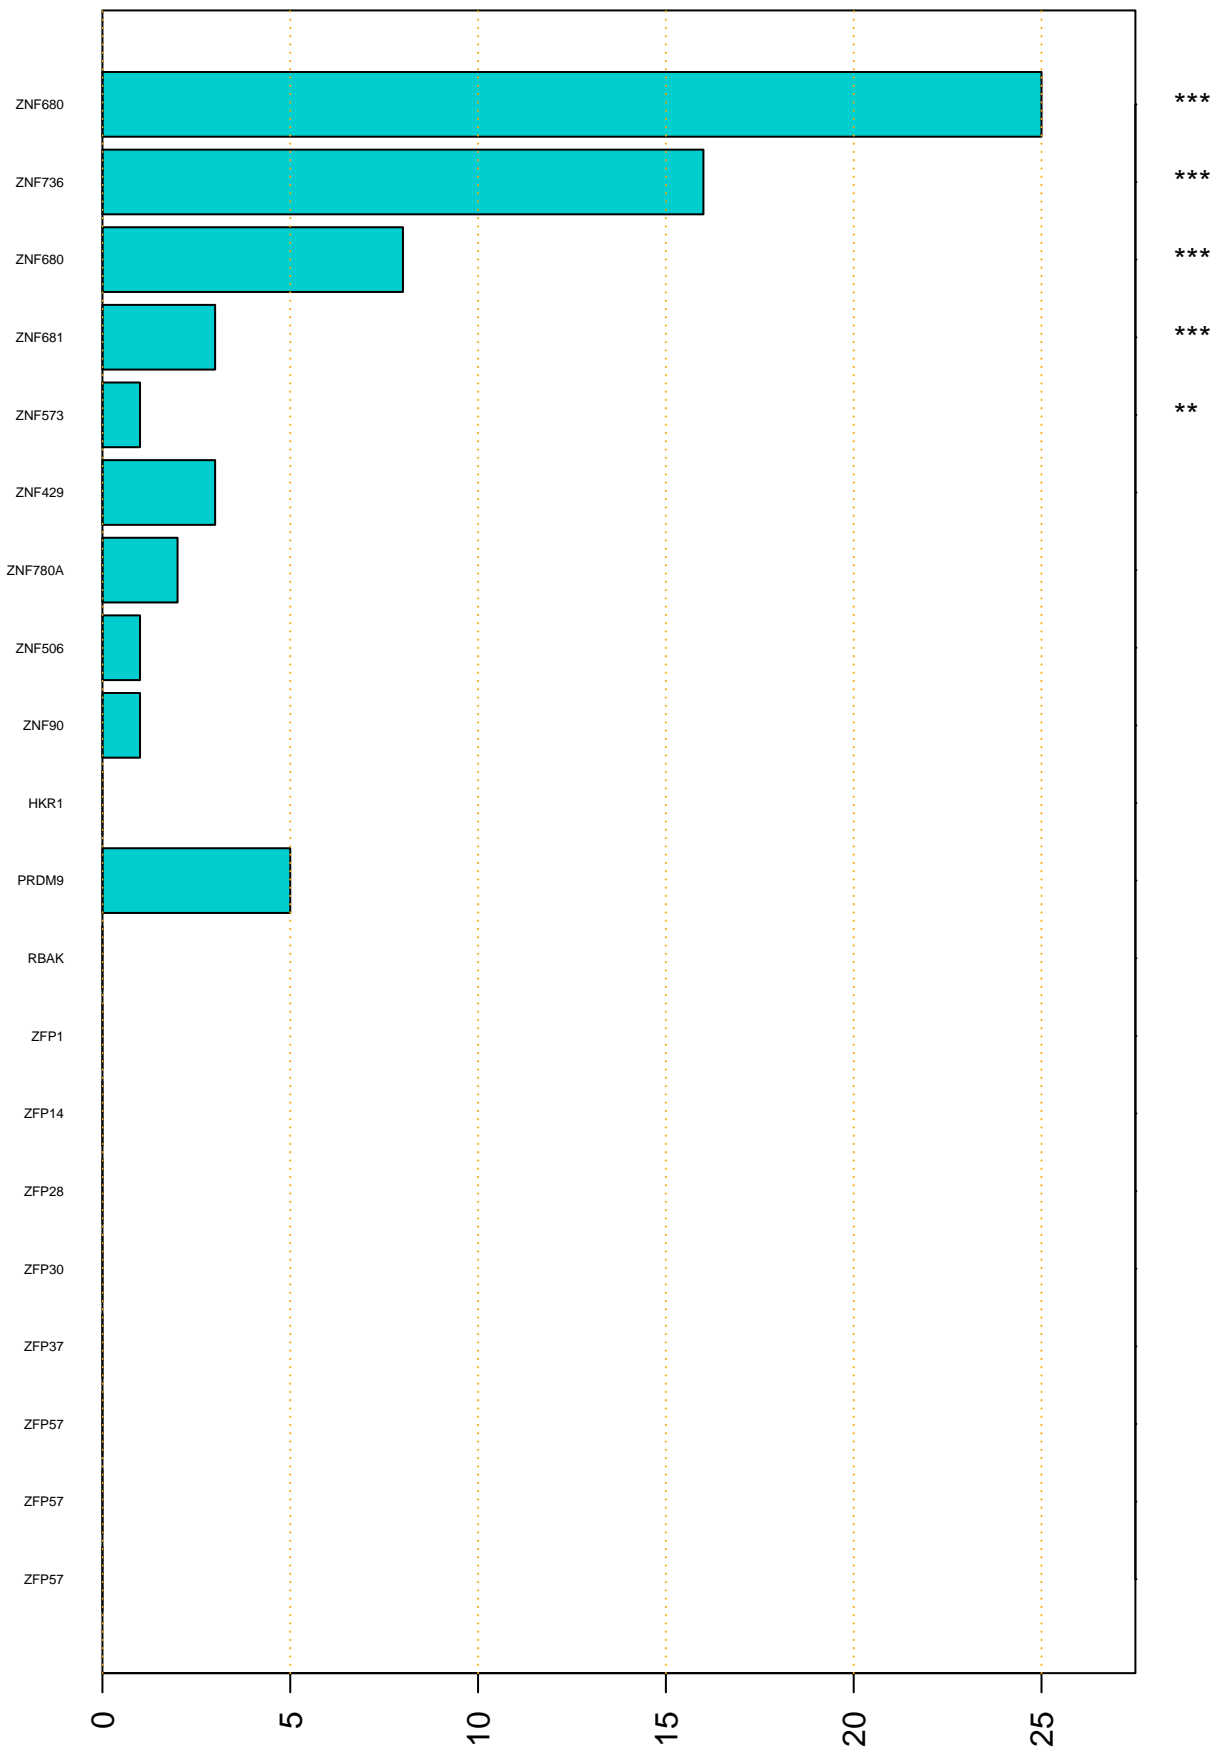

Enriched KZFP

#TE sfam with peak