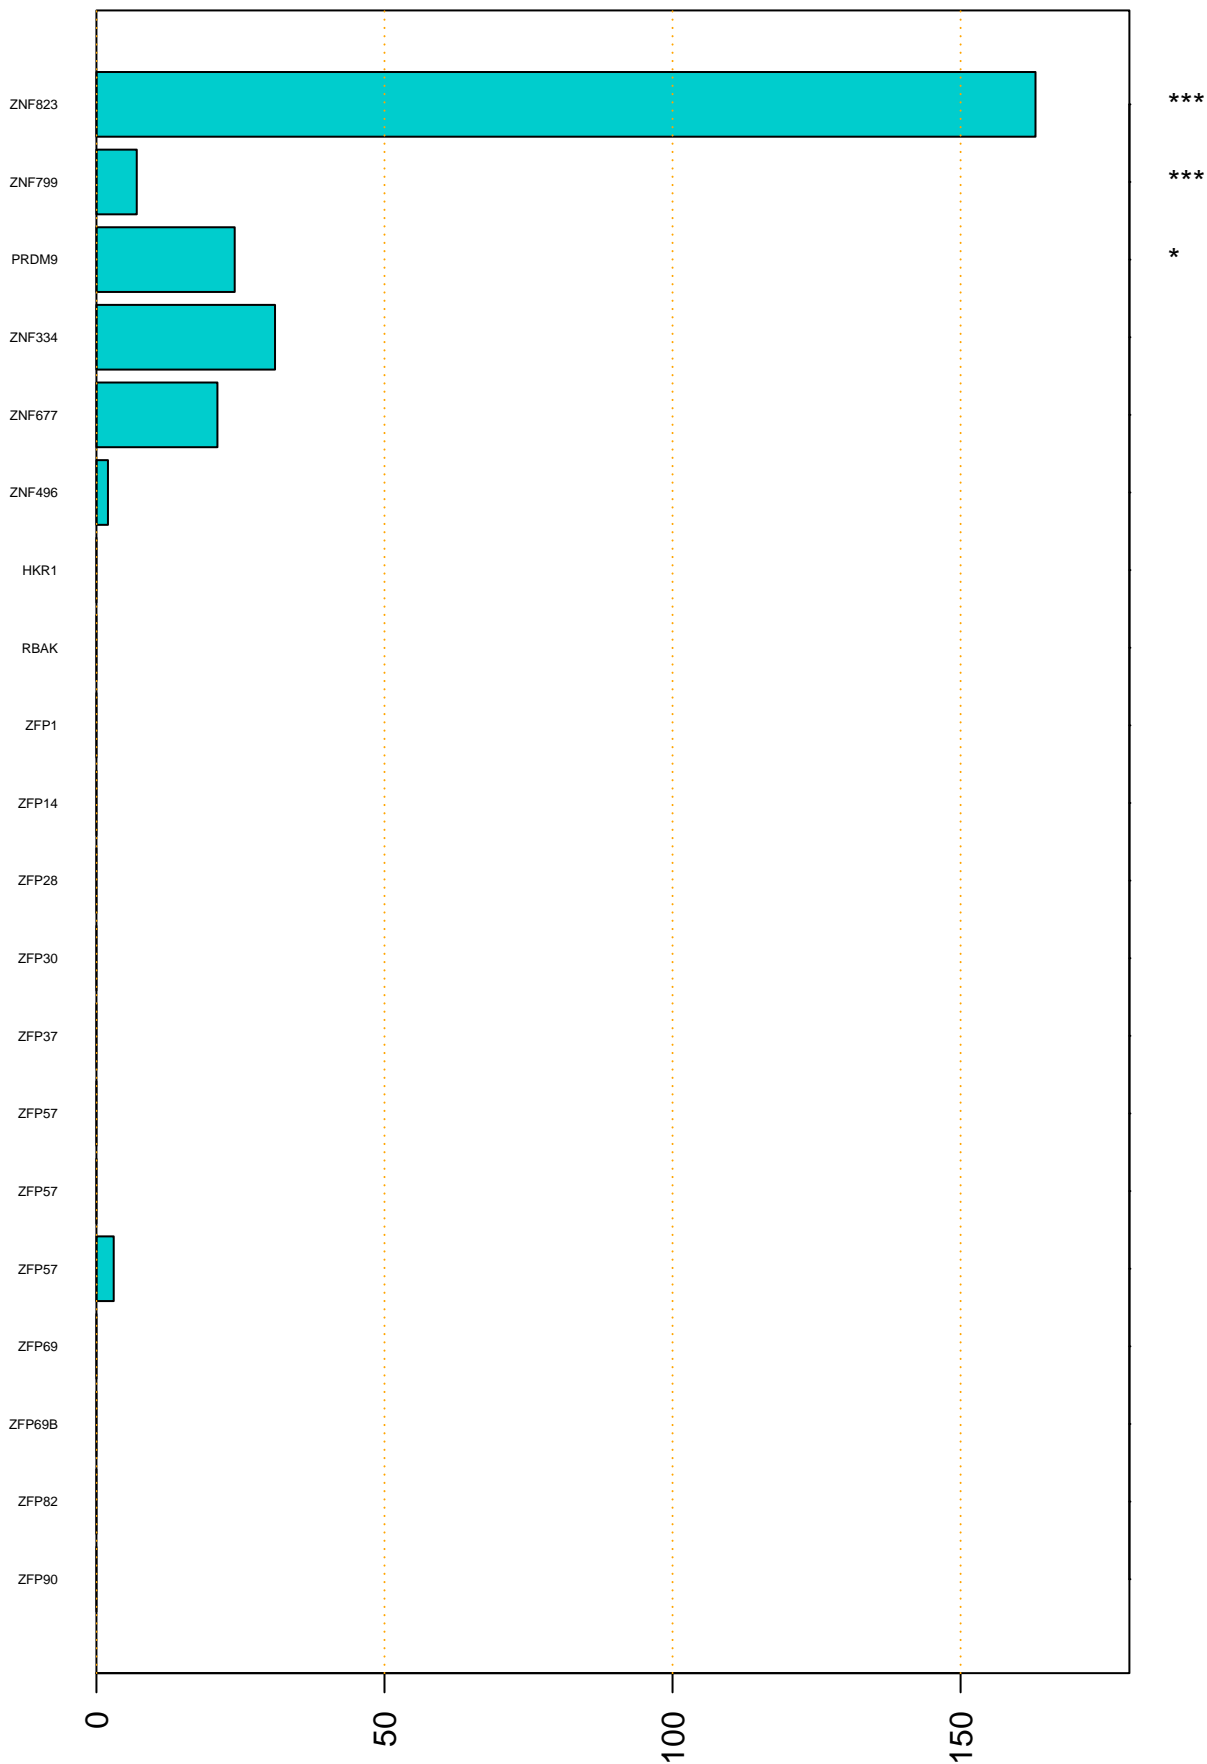

Enriched KZFP

#TE sfam with peak