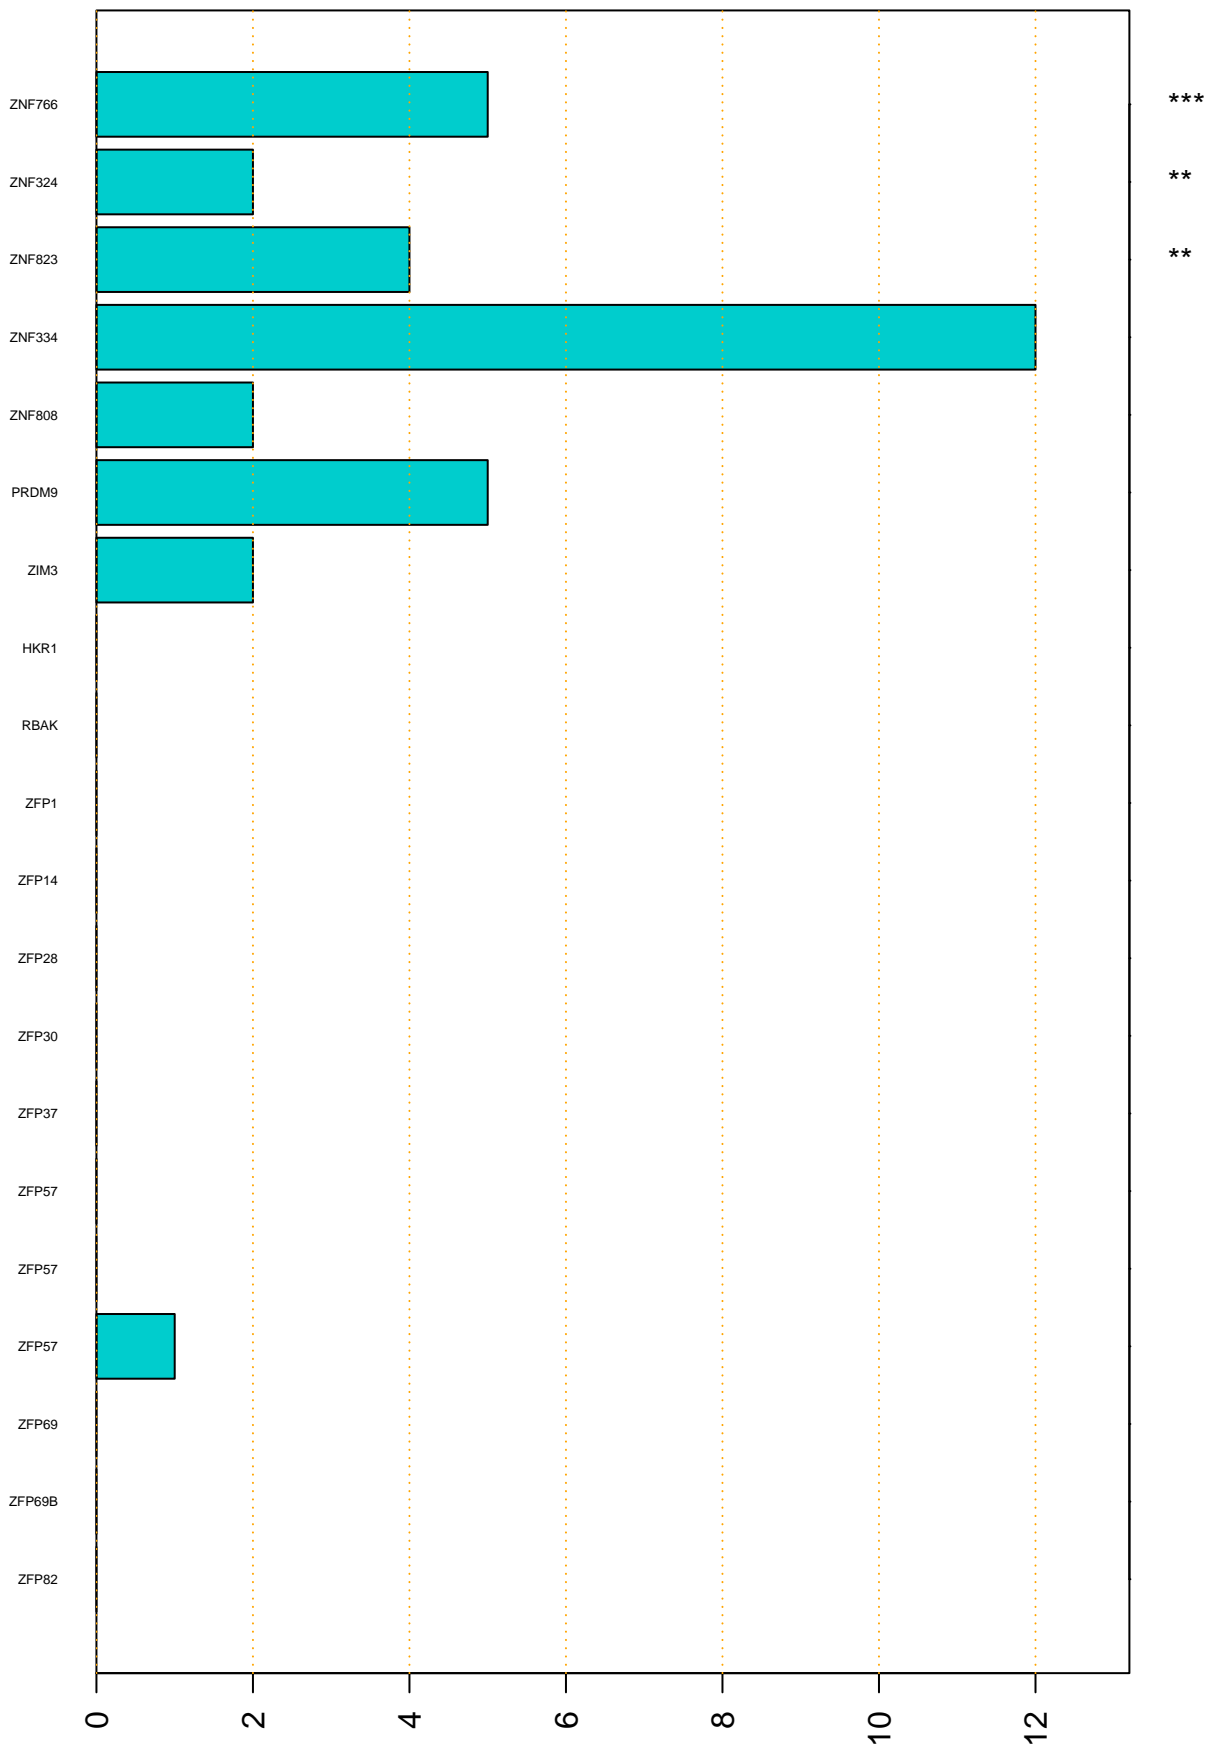

Enriched KZFP

#TE sfam with peak