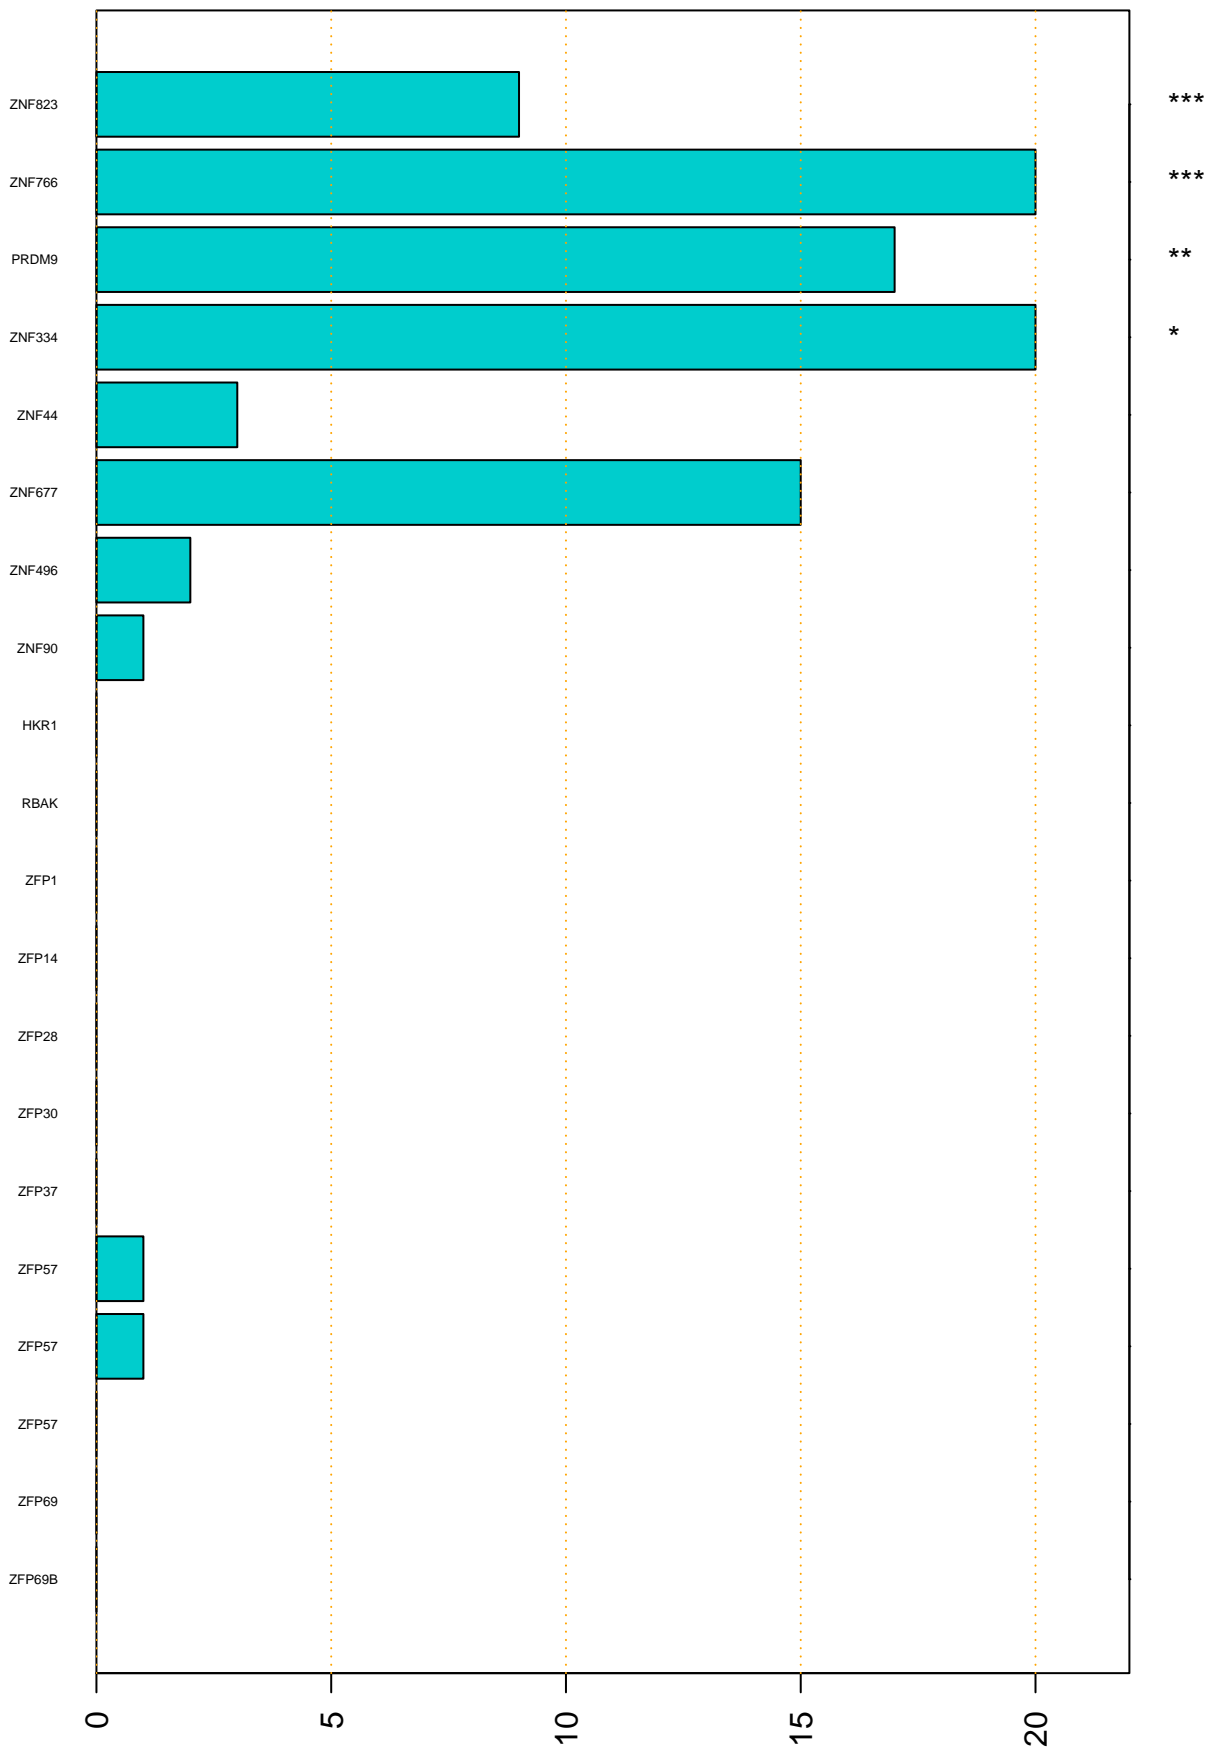

Enriched KZFP

#TE sfam with peak