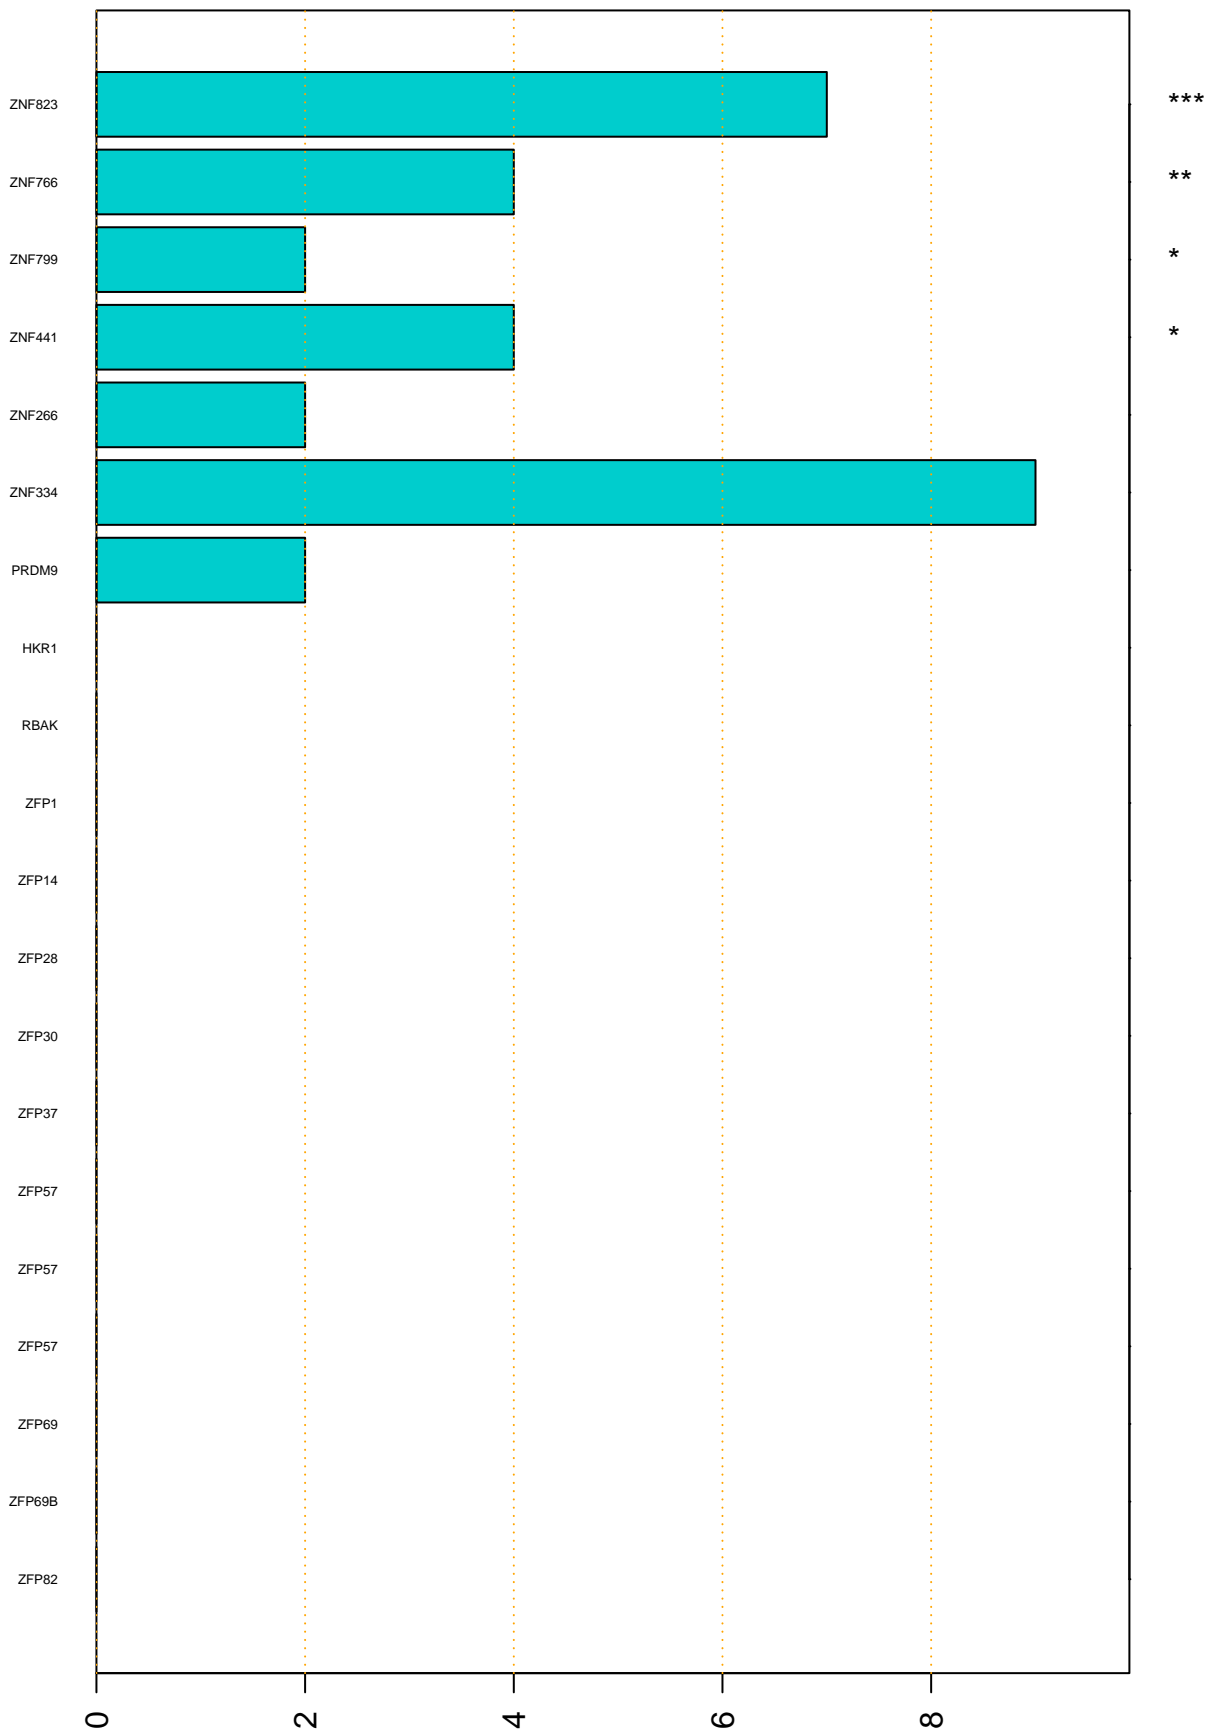

Enriched KZFP

#TE sfam with peak