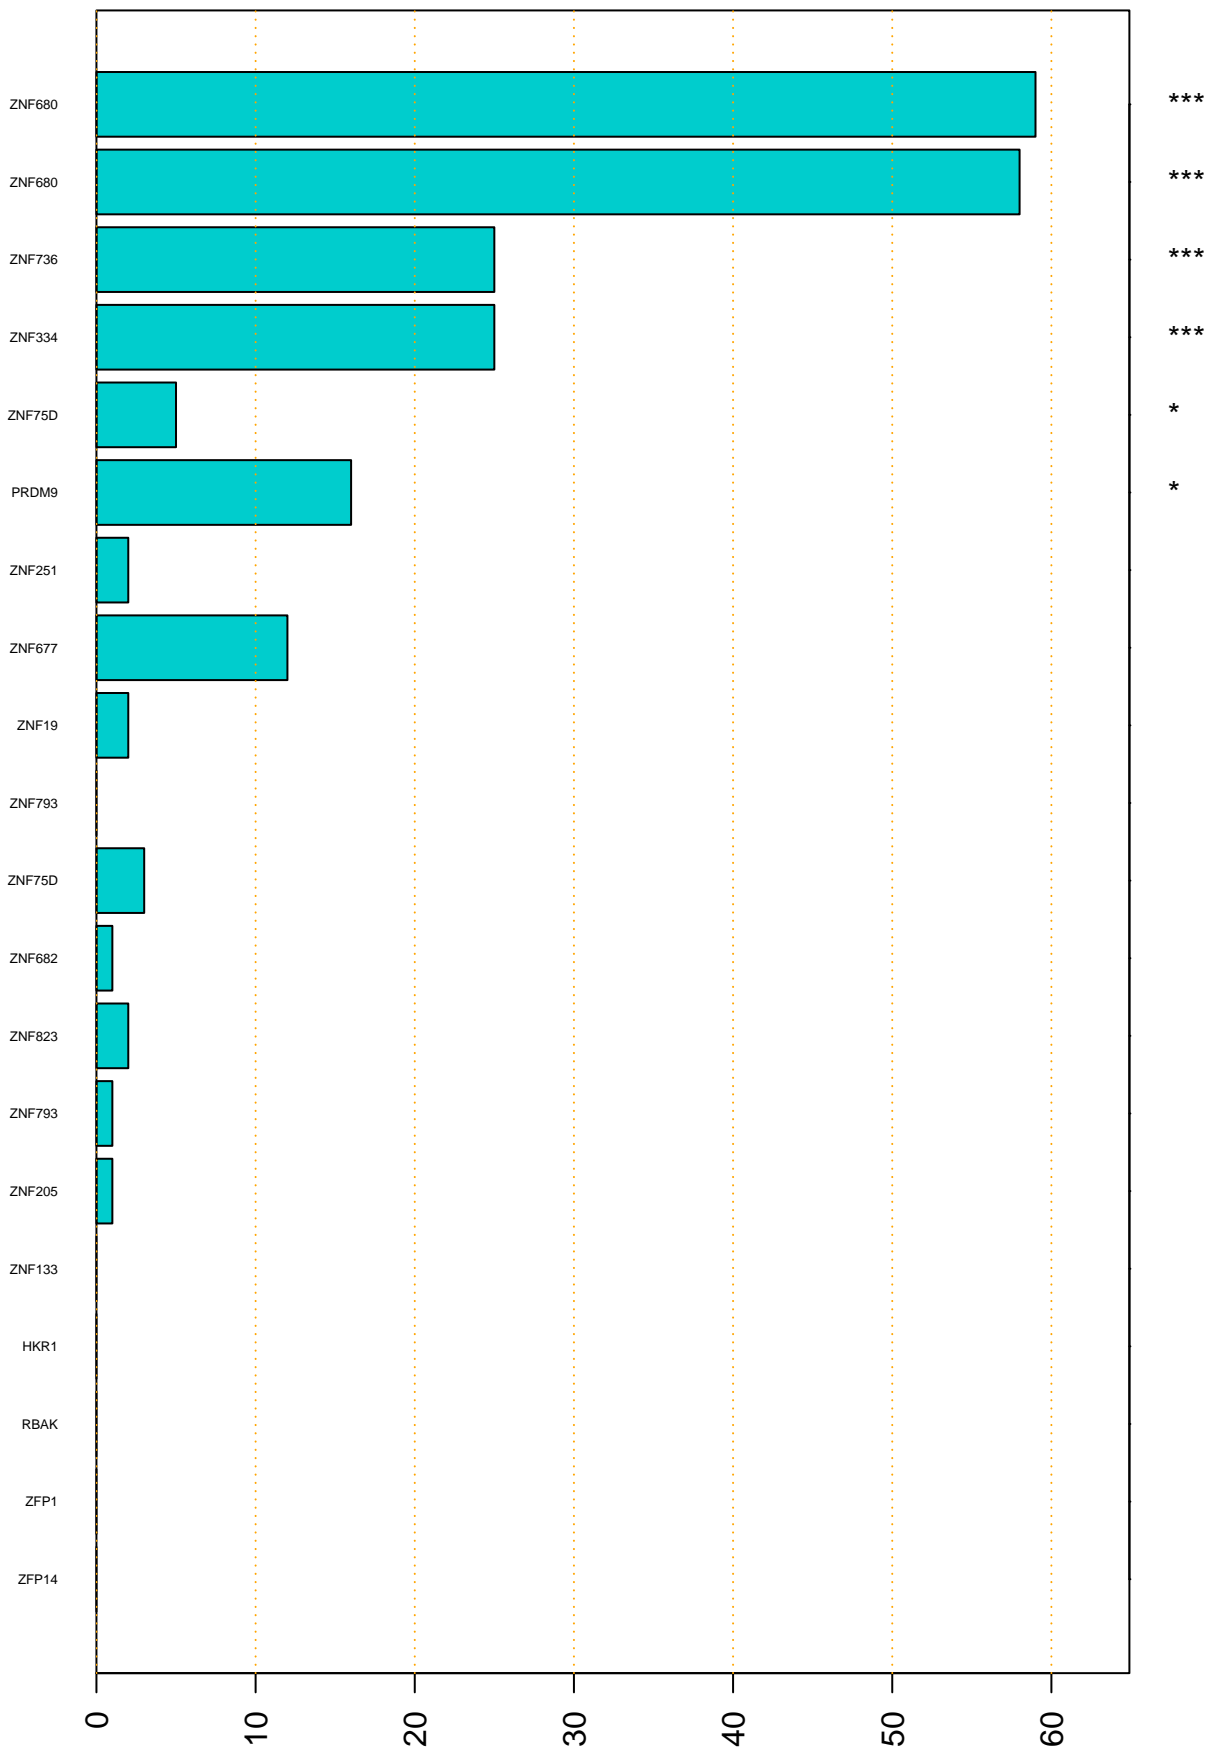

Enriched KZFP

#TE sfam with peak