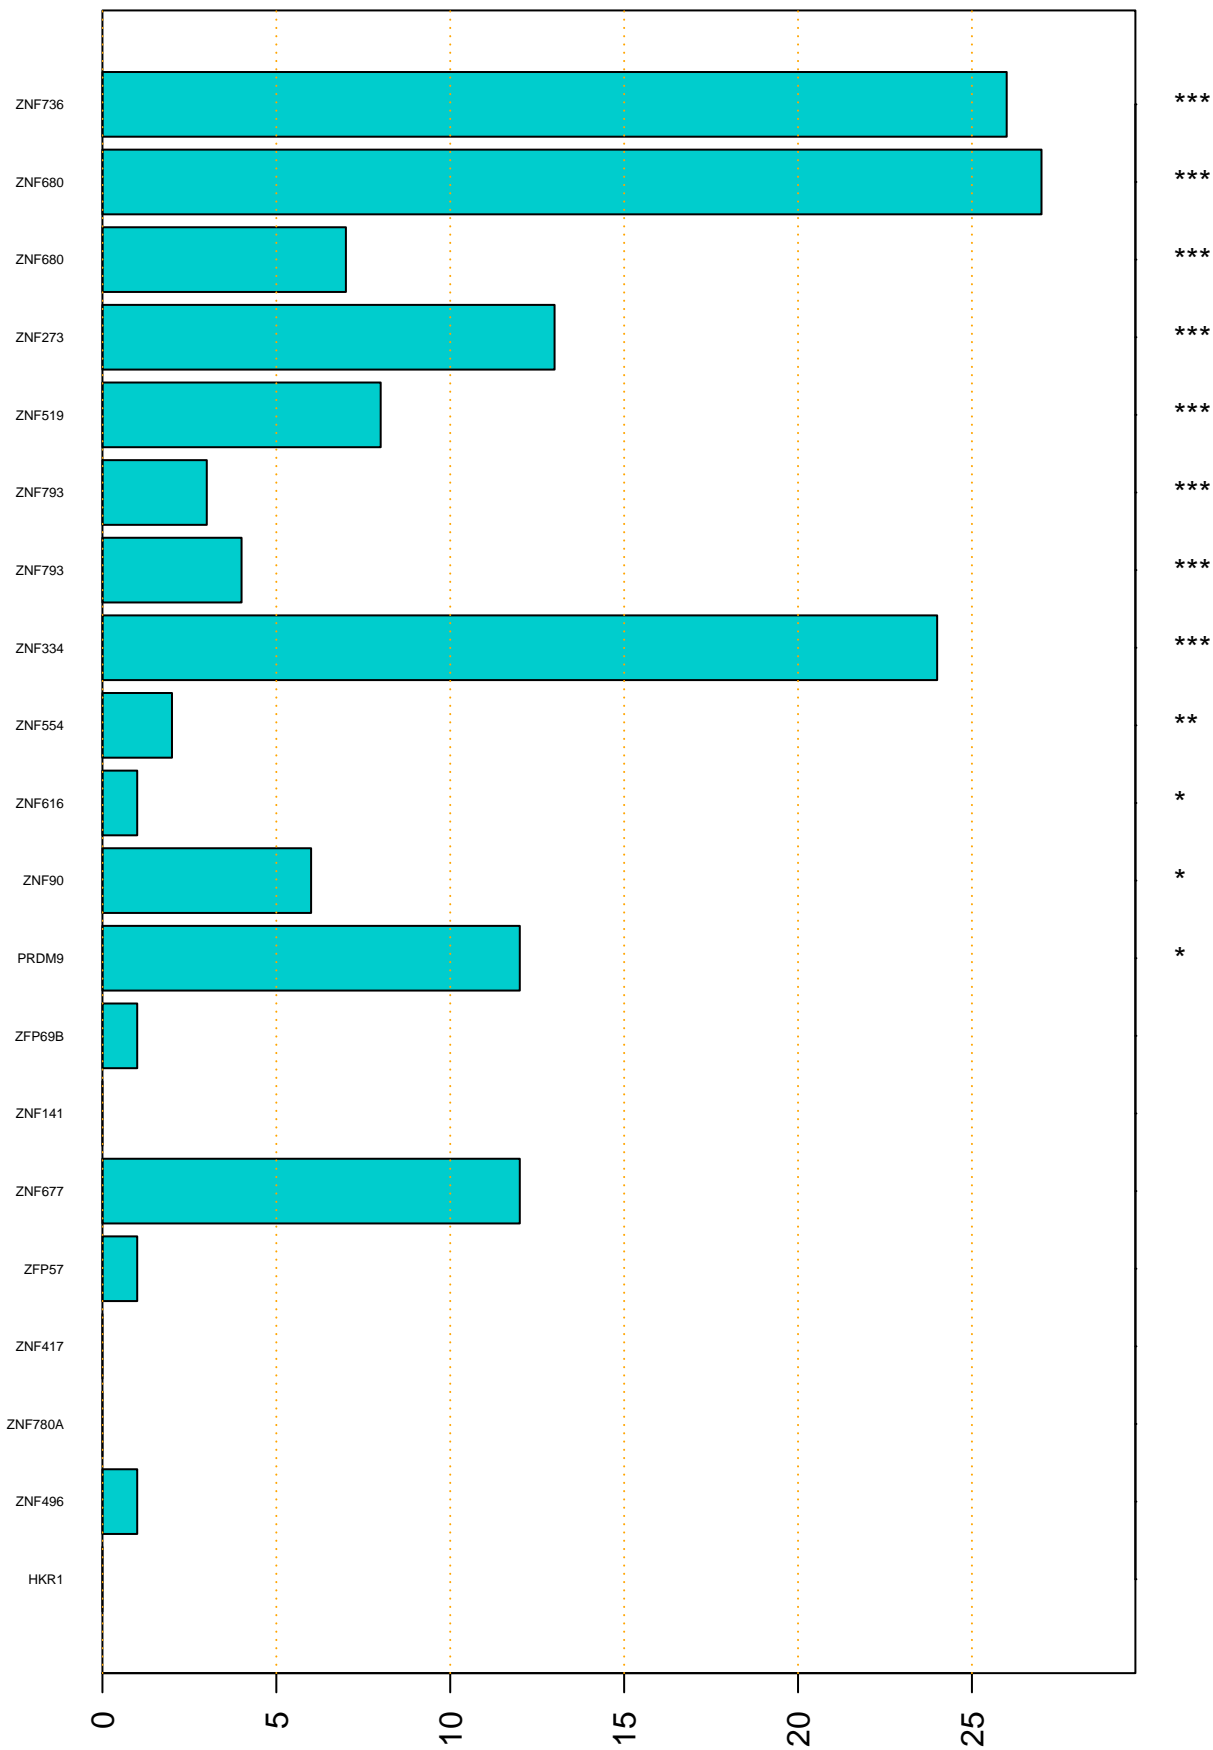

Enriched KZFP

#TE sfam with peak