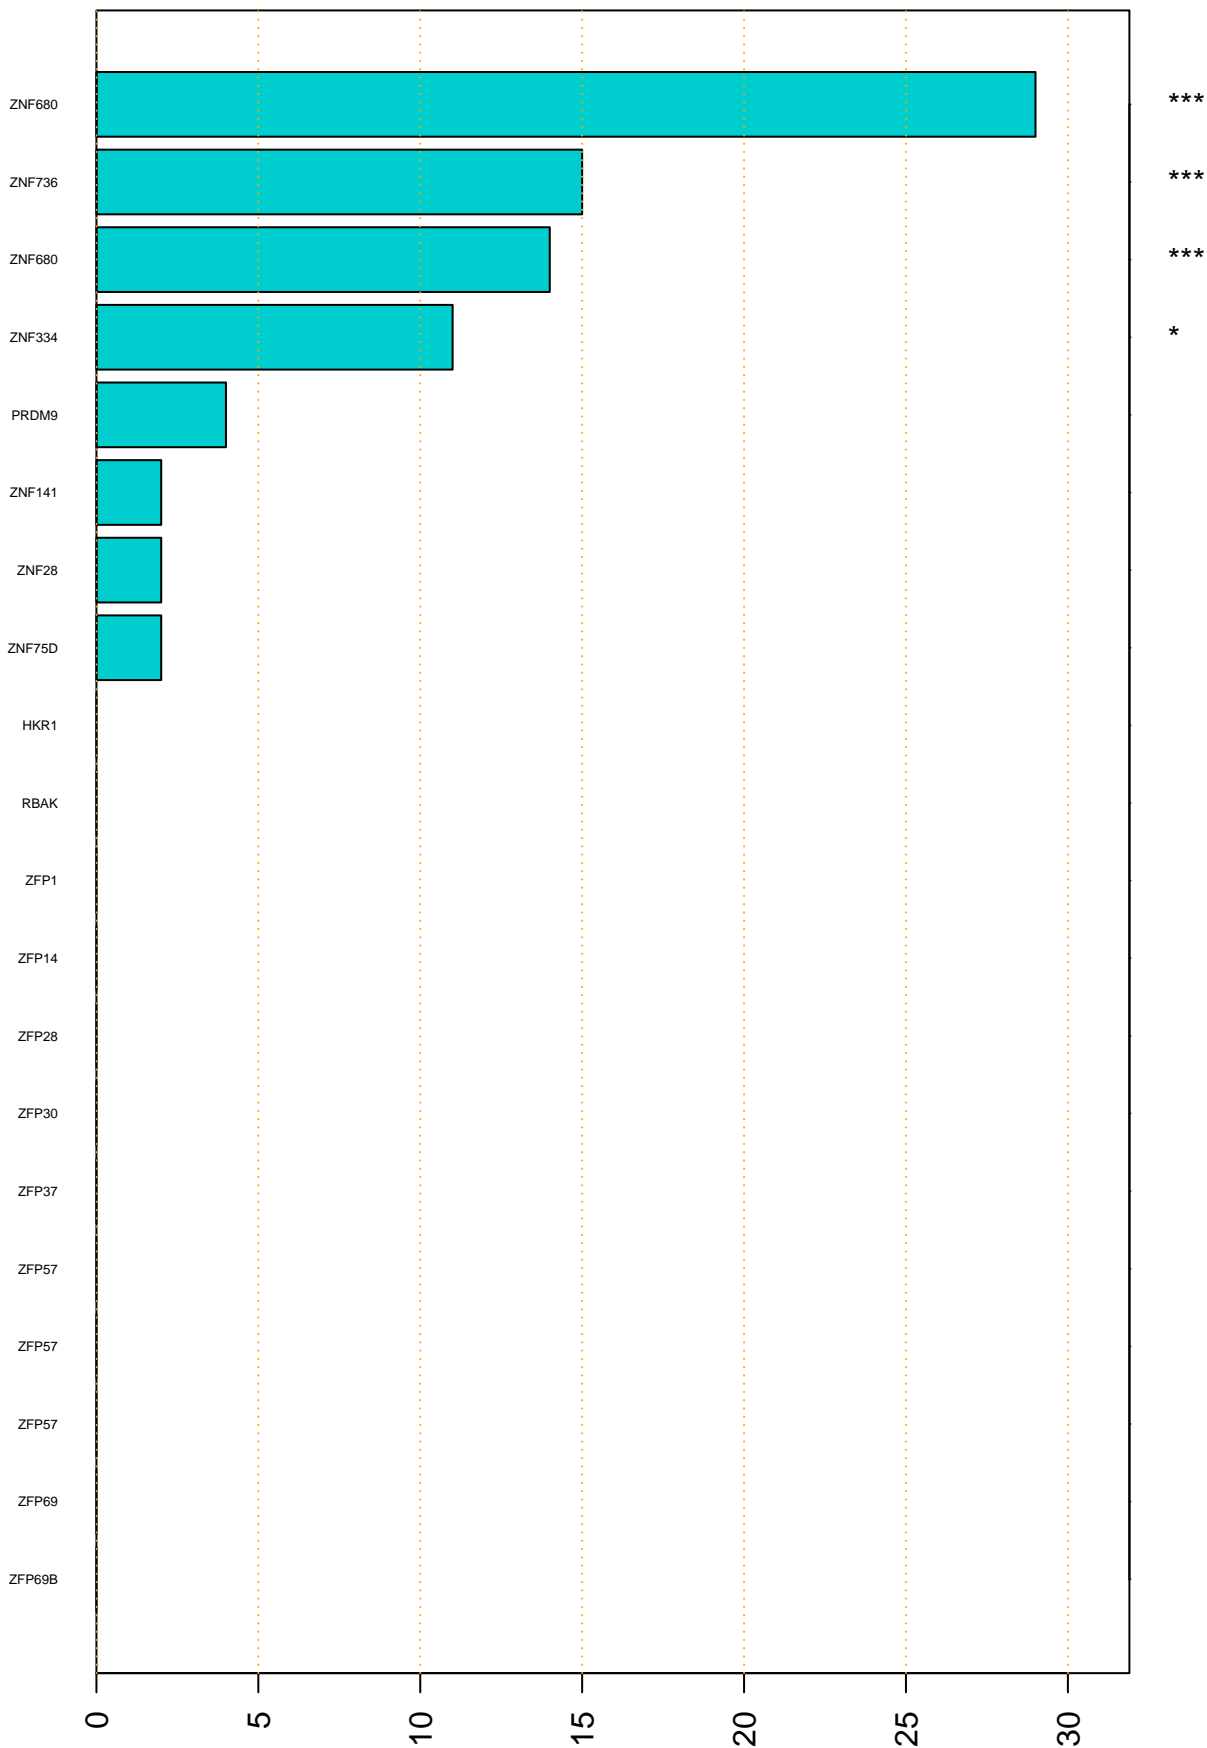

Enriched KZFP

#TE sfam with peak