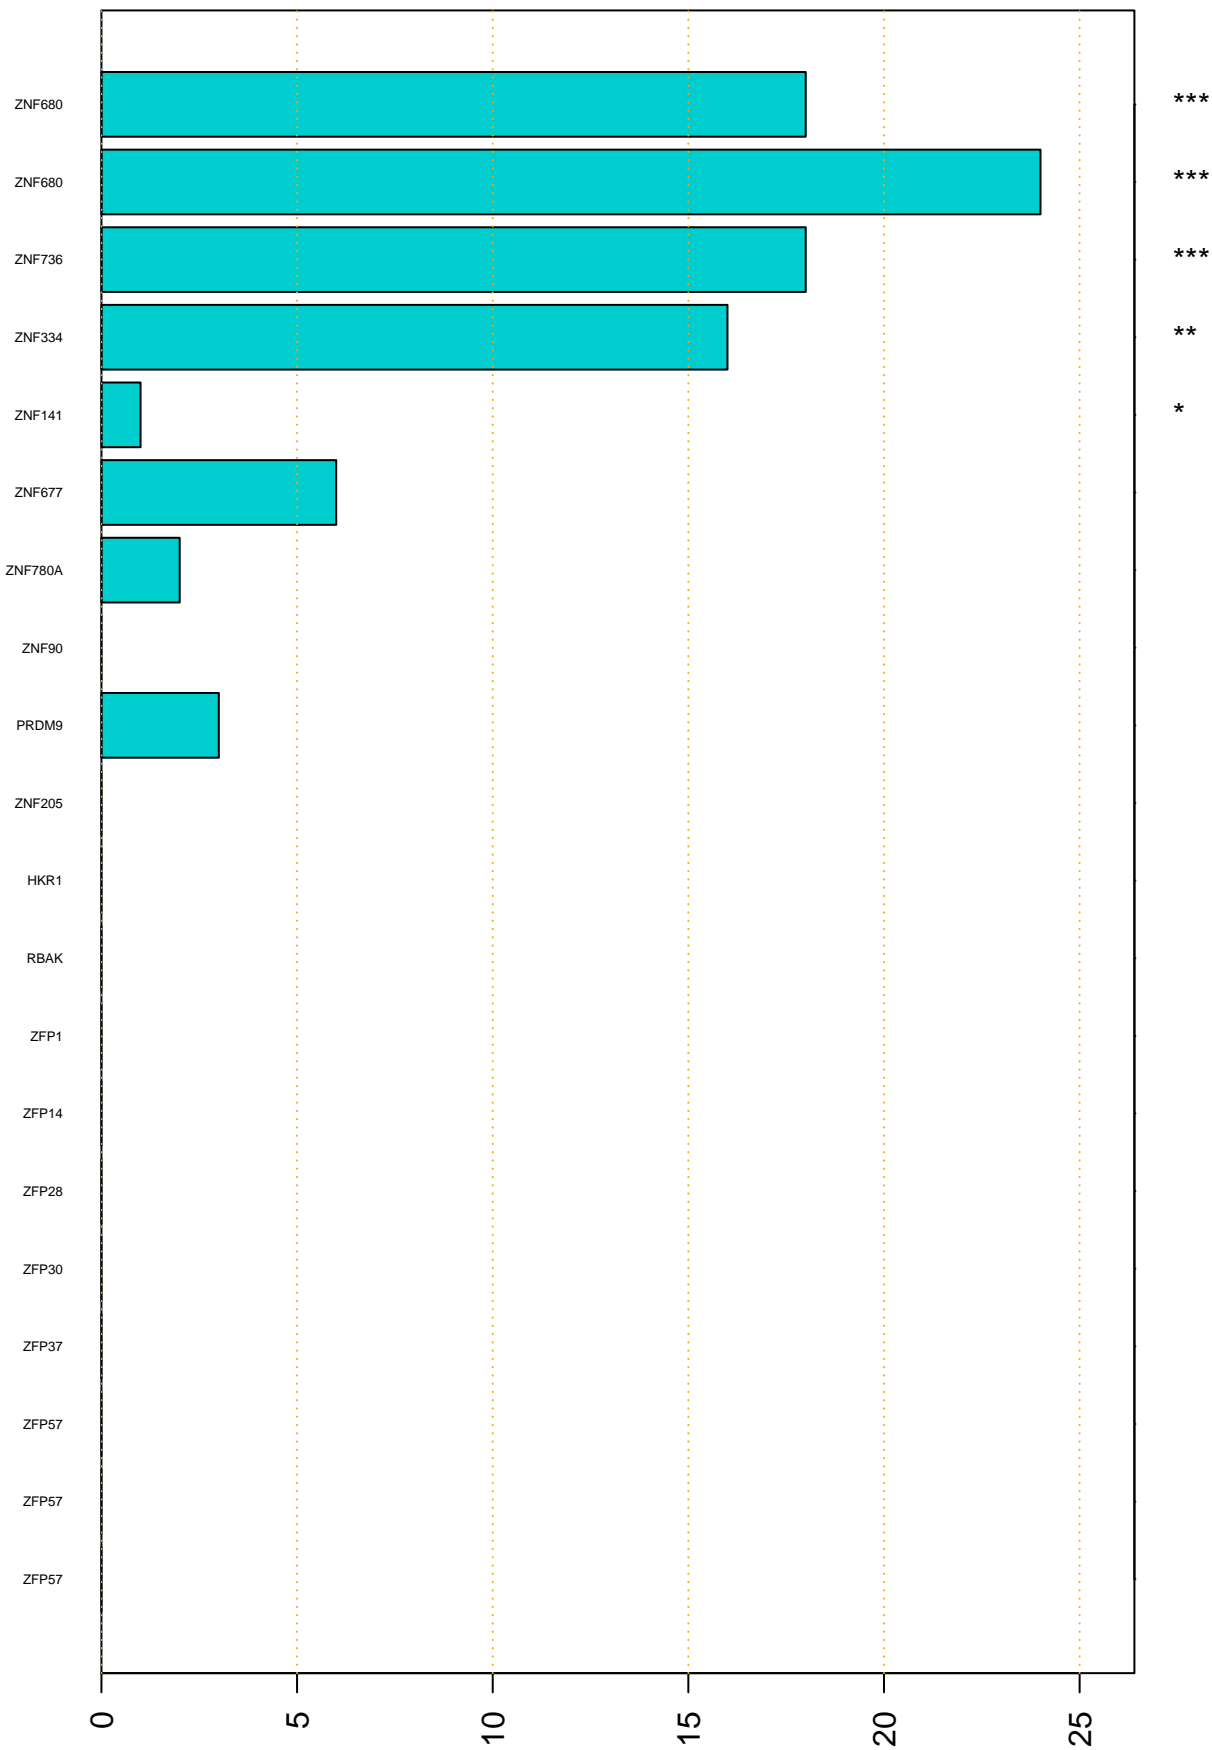

Enriched KZFP

#TE sfam with peak