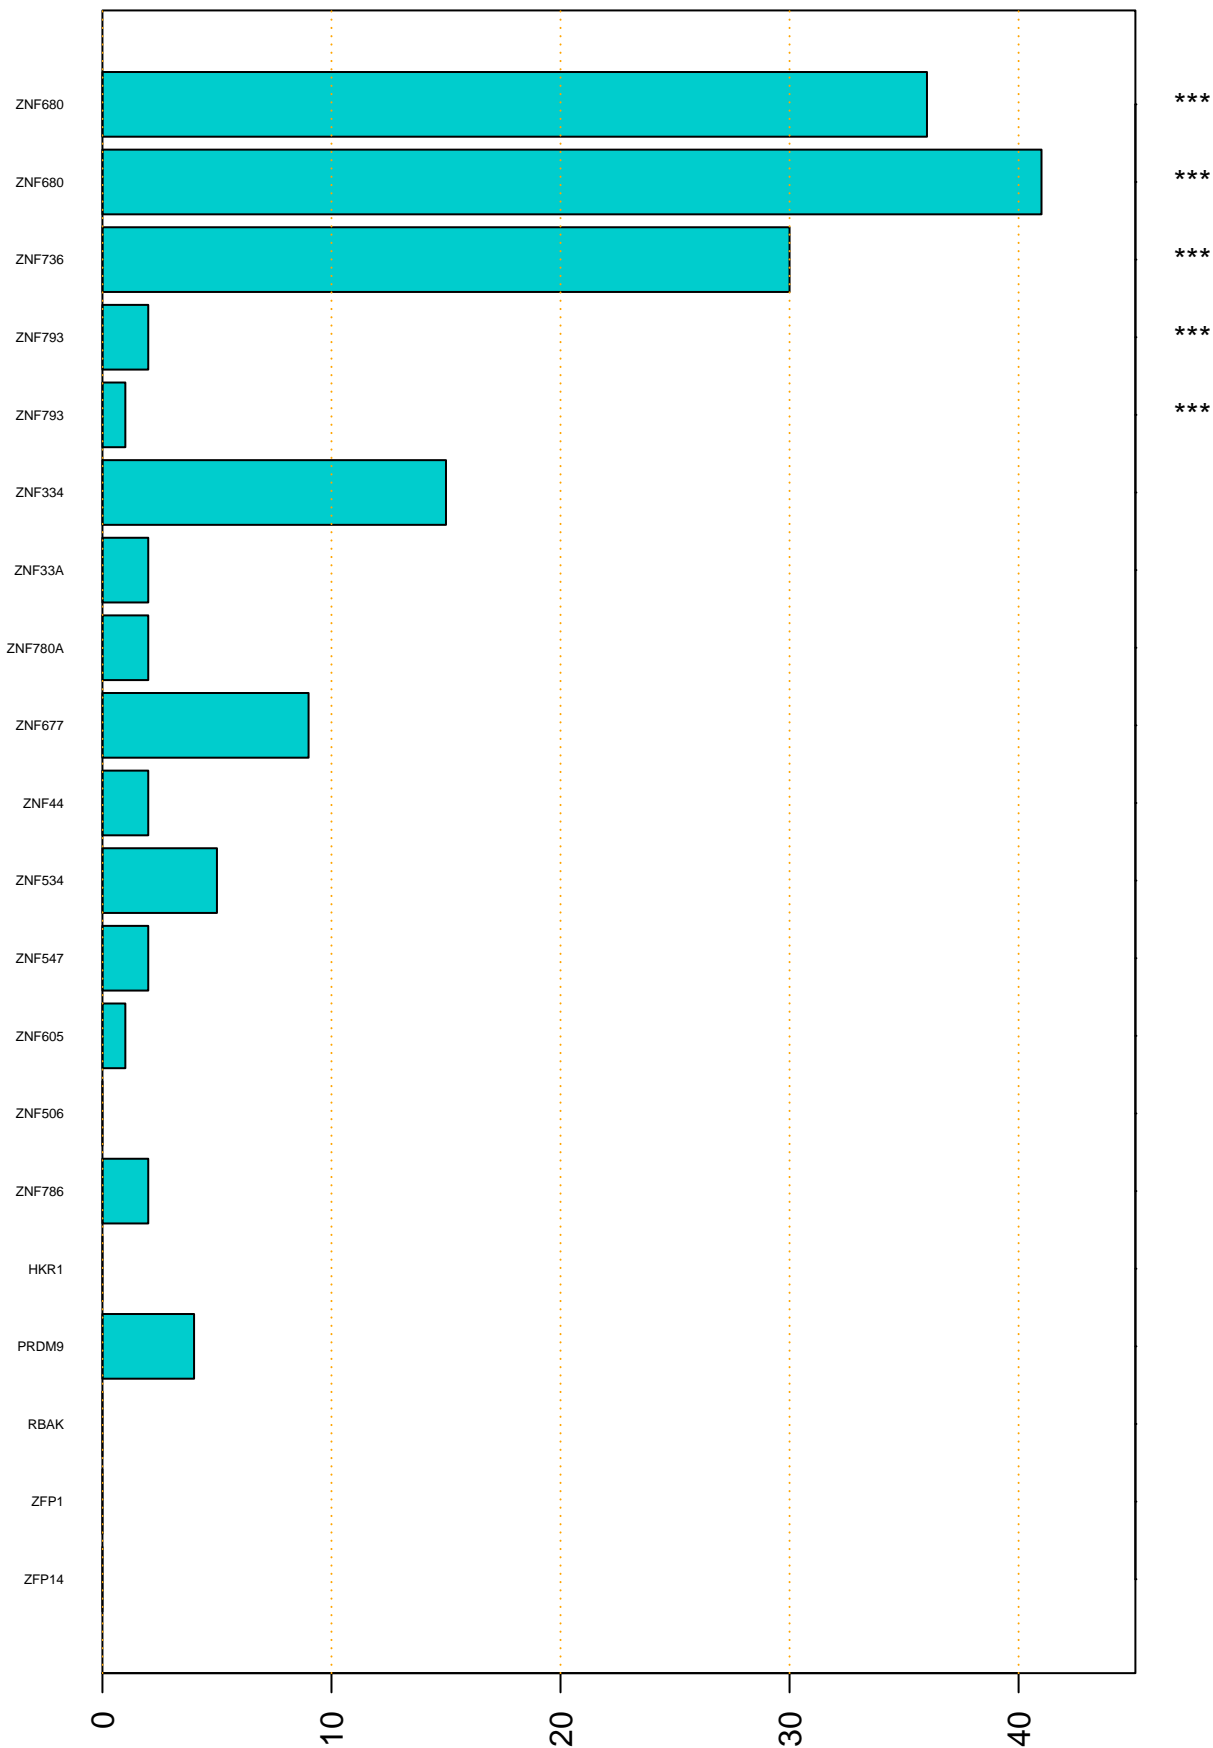

Enriched KZFP

#TE sfam with peak