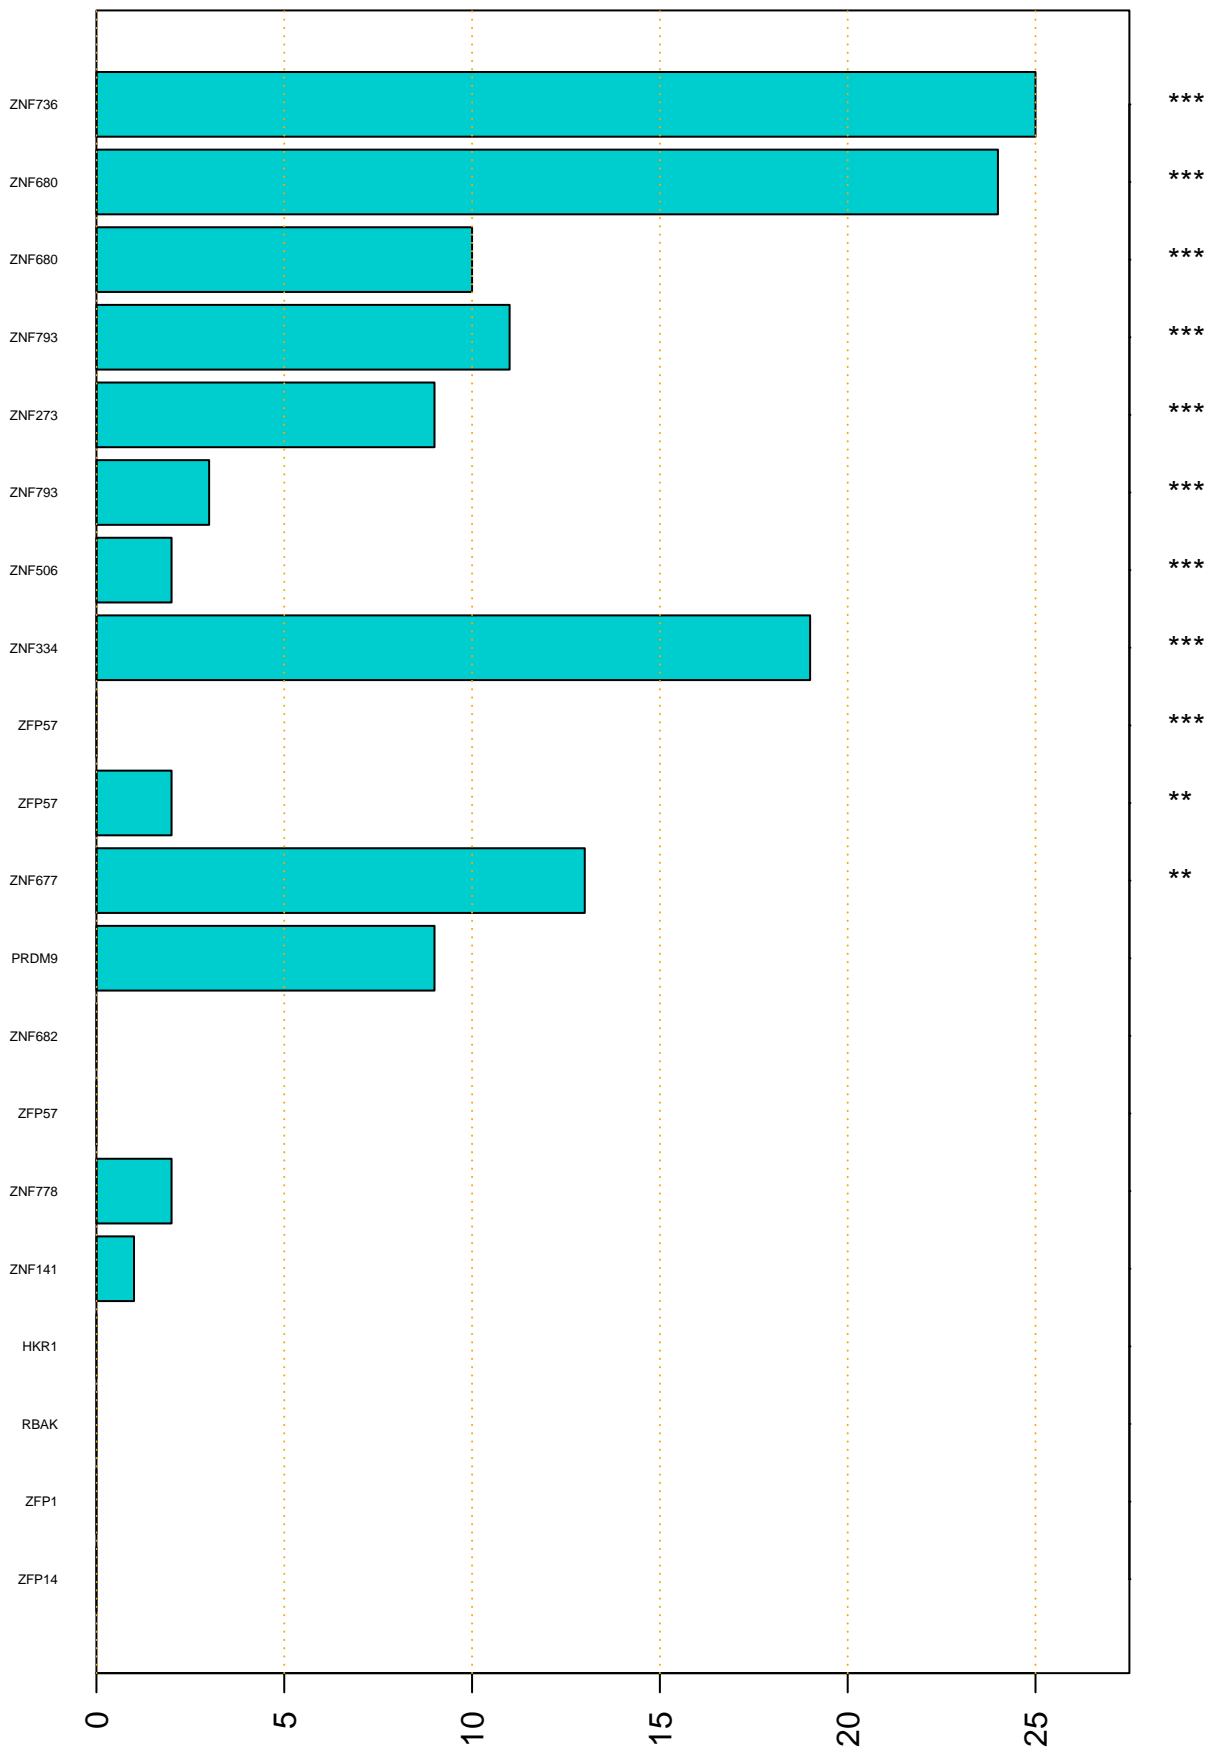

Enriched KZFP

#TE sfam with peak