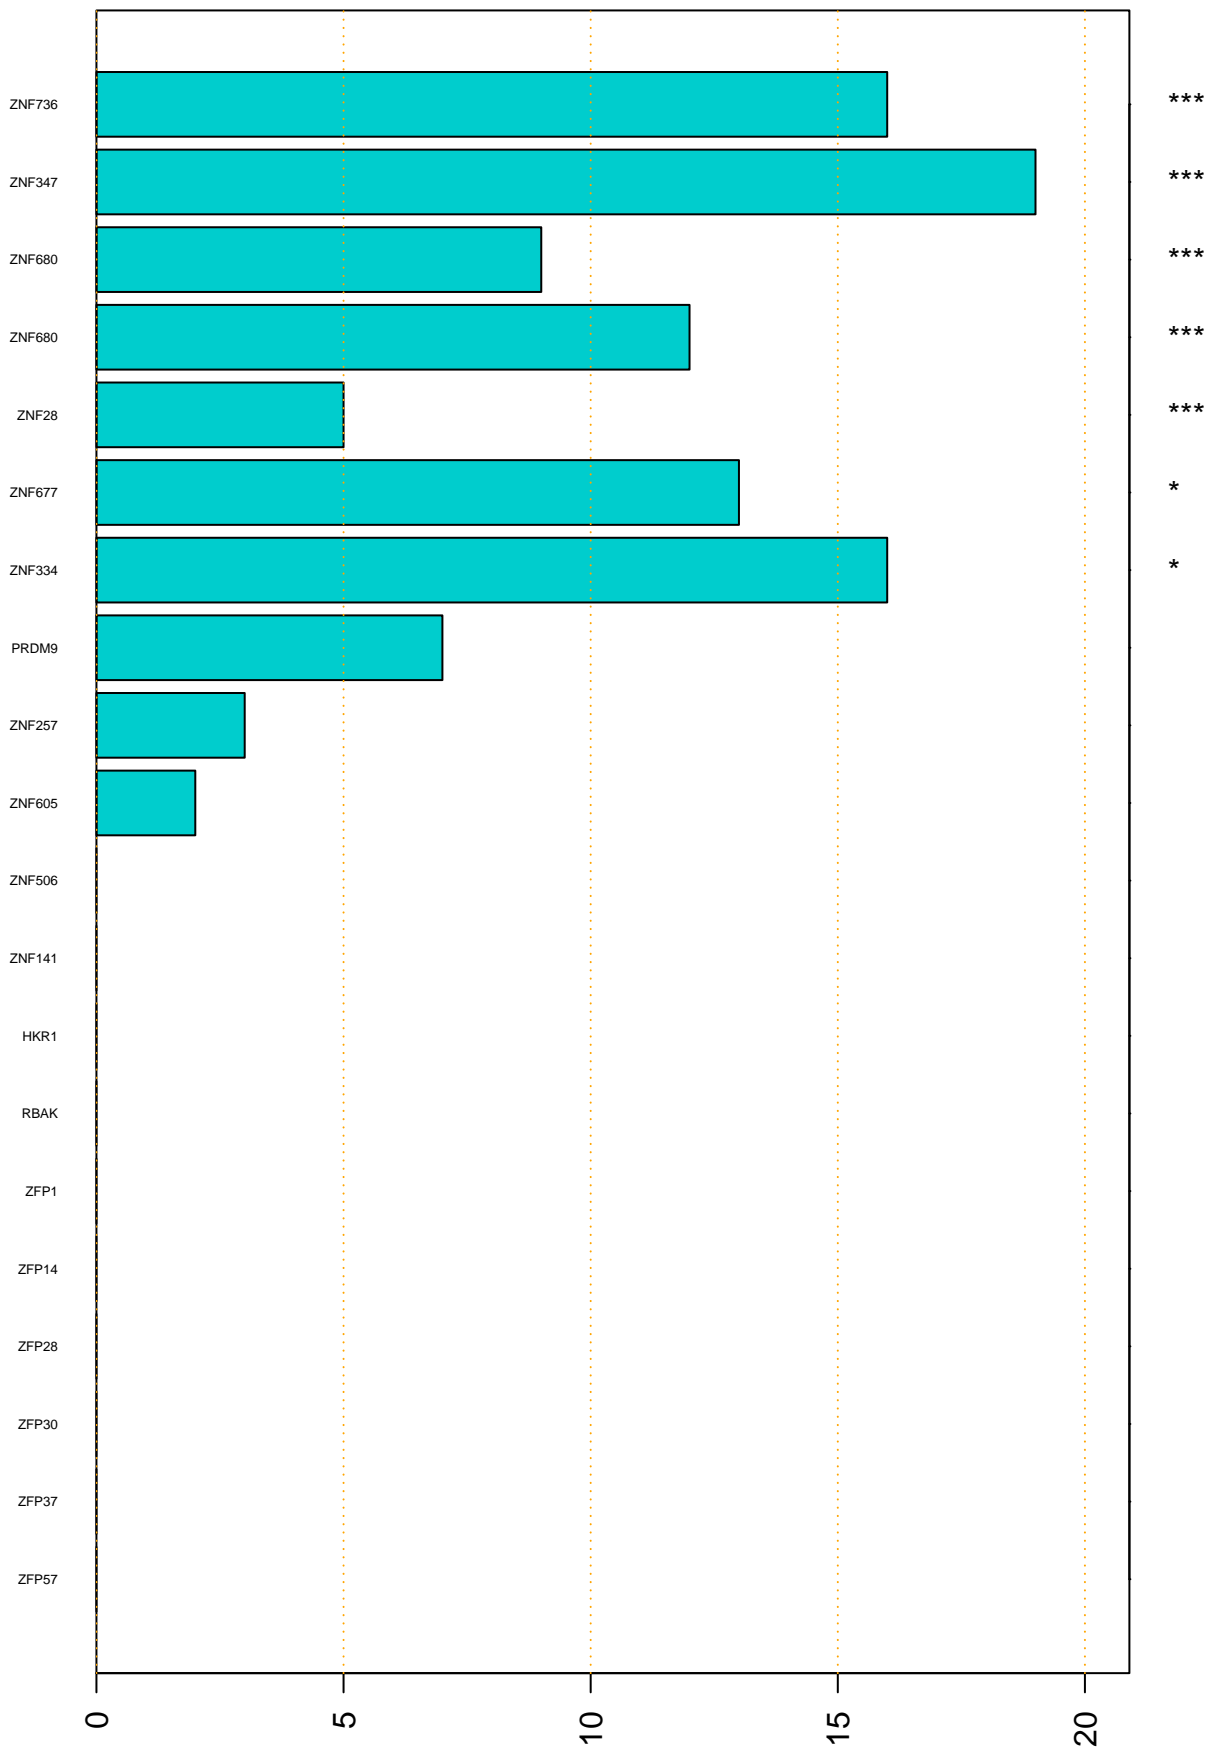

Enriched KZFP

#TE sfam with peak